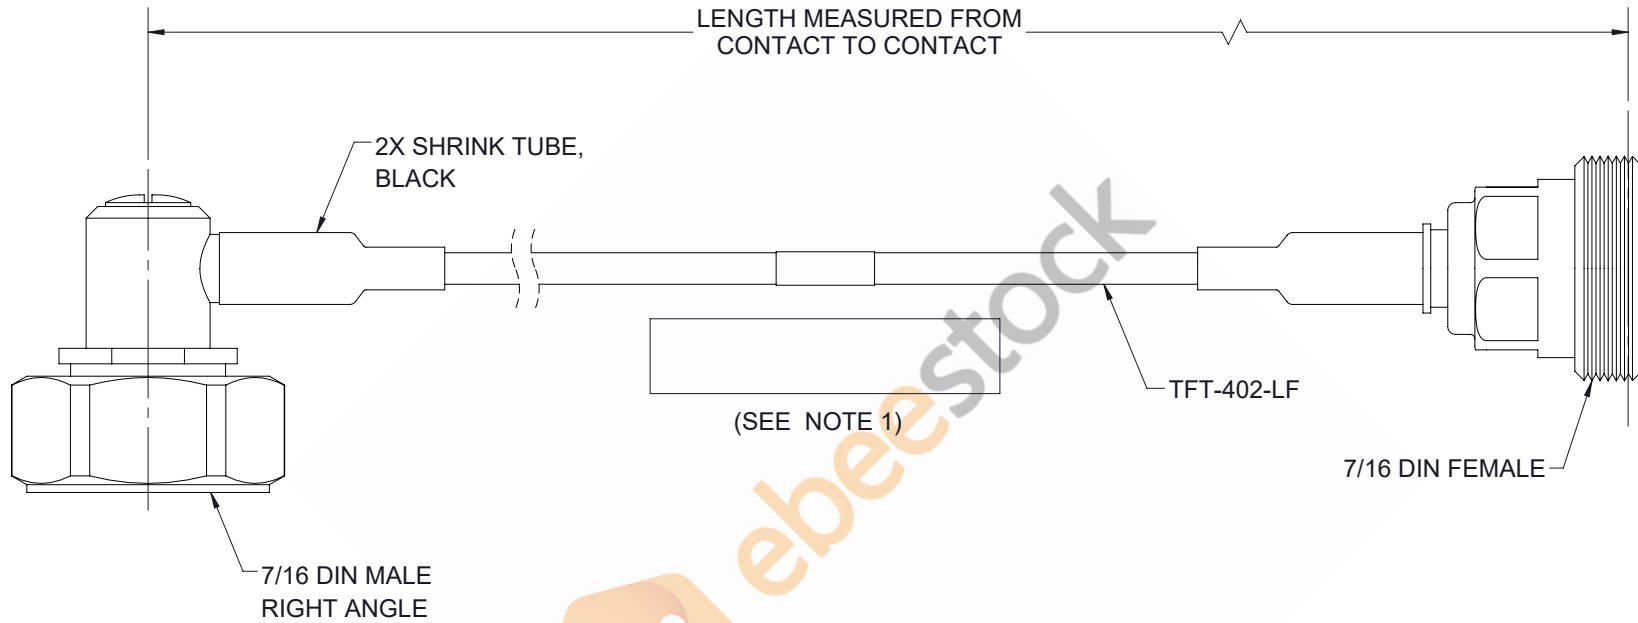

7/16 DIN Male Right Angle to 7/16 DIN Female Low PIM Cable 200 CM Length Using TFT-402-LF Coax Using Times Microwave Components

REVISIONS			
REV.	DESCRIPTION	DATE	APPROVED
A	INITIAL RELEASE	4/12/2021	SELLIS

NOTES:

- CABLES 36" AND UNDER HAVE 1 LABEL CENTERED. CABLES OVER 36" HAVE 2 LABELS, ONE AT EACH END 6.0" FROM THE FRONT OF THE CONNECTOR.

THESE COMMODITIES, TECHNOLOGY OR SOFTWARE WERE EXPORTED FROM THE UNITED STATES IN ACCORDANCE WITH THE EXPORT ADMINISTRATION REGULATIONS. DIVERSION CONTRARY TO U.S. LAW PROHIBITED.

UNLESS OTHERWISE SPECIFIED LEADING DIMENSIONS ARE INCHES DIMENSIONS IN [] ARE MILLIMETERS

TOLERANCES:

.X = ±.2	[5.08]	FRACTIONS
.XX = ±.02	[.51]	± 1/32
.XXX = ±.005	[.13]	ANGLES ± 1°

CABLE LENGTH (L) TOLERANCES: