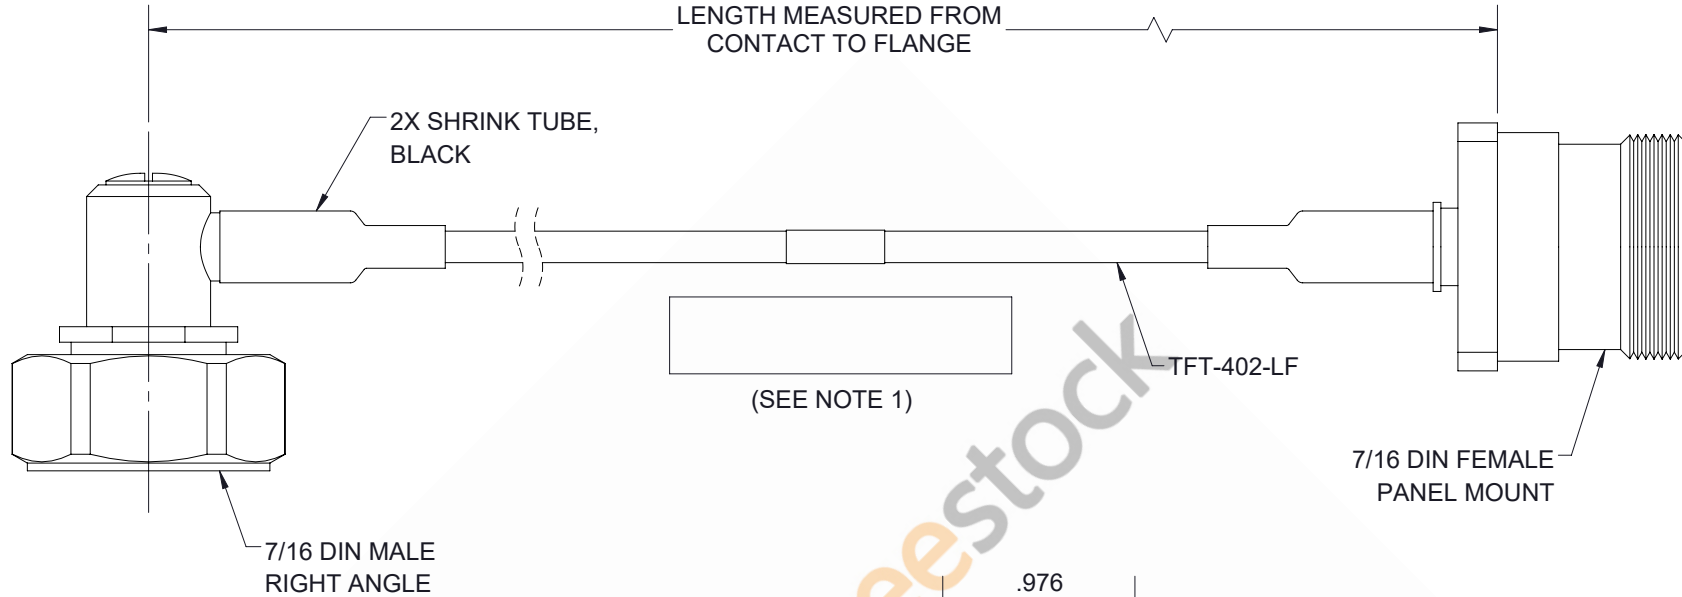

7/16 DIN Male Right Angle to 7/16 DIN Female 4 Hole Flange Low PIM Cable 50 CM Length Using TFT-402-LF Coax Times Microwave Components

REVISIONS			
REV.	DESCRIPTION	DATE	APPROVED
A	INITIAL RELEASE	4/12/2021	SELLIS

RECOMMENDED HOLE PATTERN

NOTES:

1. CABLES 36" AND UNDER HAVE 1 LABEL CENTERED. CABLES OVER 36" HAVE 2 LABELS, ONE AT EACH END 6.0" FROM THE FRONT OF THE CONNECTOR.

THESE COMMODITIES, TECHNOLOGY OR SOFTWARE WERE EXPORTED FROM THE UNITED STATES IN ACCORDANCE WITH THE EXPORT ADMINISTRATION REGULATIONS. DIVERSION CONTRARY TO U.S. LAW PROHIBITED.

UNLESS OTHERWISE SPECIFIED LEADING DIMENSIONS ARE INCHES DIMENSIONS IN [] ARE MILLIMETERS

TOLERANCES:

.X = ±.2 [5.08]	FRACTIONS ± 1/32
.XX = ±.02 [.51]	ANGLES ± 1°
.XXX = ±.005 [.13]	

CABLE LENGTH (L) TOLERANCES:

L ≤ 12 [305] = +1 [25] / -0
12 [305] < L ≤ 60 [1524] = +2 [51] / -0
60 [1524] < L ≤ 120 [3048] = +4 [102] / -0
120 [3048] < L ≤ 300 [7620] = +6 [152] / -0
300 [7620] < L = +5%L / -0

ALL DIMENSIONS SHOWN ARE FOR REFERENCE ONLY.