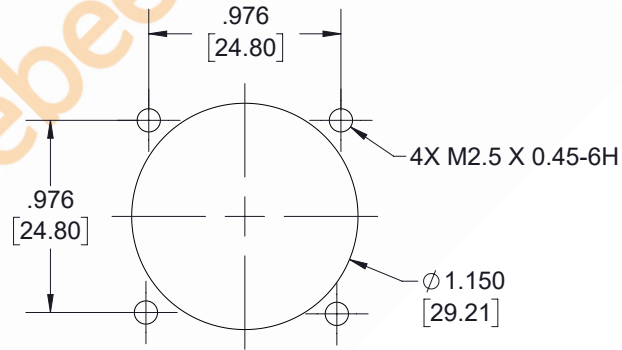

7/16 DIN Male Right Angle to 7/16 DIN Female 4 Hole Flange Low PIM Cable 50 CM Length Using TFT-402-LF Coax Times Microwave Components

REVISIONS			
REV.	DESCRIPTION	DATE	APPROVED
A	INITIAL RELEASE	4/12/2021	SELLIS

RECOMMENDED HOLE PATTERN

NOTES:

1. CABLES 36" AND UNDER HAVE 1 LABEL CENTERED. CABLES OVER 36" HAVE 2 LABELS, ONE AT EACH END 6.0" FROM THE FRONT OF THE CONNECTOR.

THESE COMMODITIES, TECHNOLOGY OR SOFTWARE WERE EXPORTED FROM THE UNITED STATES IN ACCORDANCE WITH THE EXPORT ADMINISTRATION REGULATIONS. DIVERSION CONTRARY TO U.S. LAW PROHIBITED.

UNLESS OTHERWISE SPECIFIED LEADING DIMENSIONS ARE INCHES DIMENSIONS IN [] ARE MILLIMETERS

TOLERANCES:

.X = ±.2 [5.08]	FRACTIONS ± 1/32
.XX = ±.02 [.51]	ANGLES ± 1°
.XXX = ±.005 [.13]	

CABLE LENGTH (L) TOLERANCES:

L ≤ 12 [305] = +1 [25] / -0
12 [305] < L ≤ 60 [1524] = +2 [51] / -0
60 [1524] < L ≤ 120 [3048] = +4 [102] / -0
120 [3048] < L ≤ 300 [7620] = +6 [152] / -0
300 [7620] < L = +5%L / -0

ALL DIMENSIONS SHOWN ARE FOR REFERENCE ONLY.