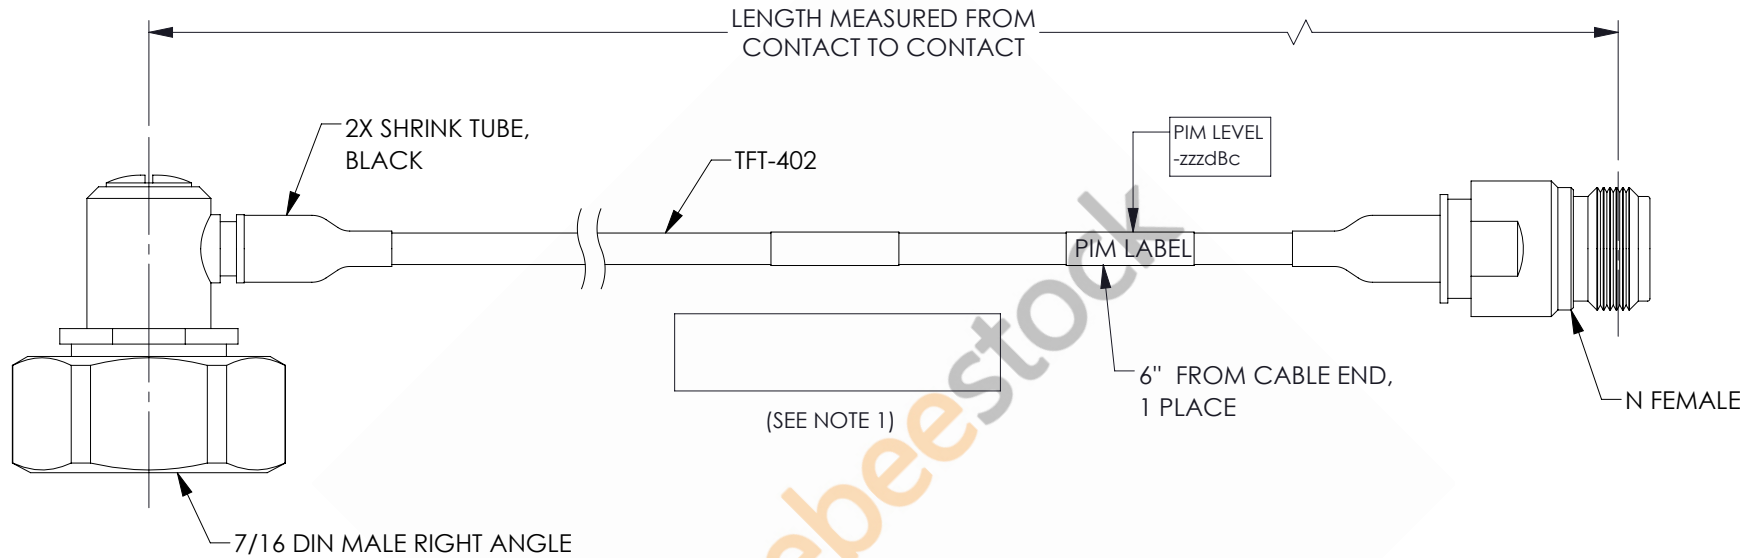

7/16 DIN Male Right Angle to N Female Low PIM Cable 24 Inch Length Using TFT-402 Coax Using Times Microwave Components

REVISIONS			
REV.	DESCRIPTION	DATE	APPROVED
A	INITIAL RELEASE	06/04/2021	AGANWANI

(SEE NOTE 1)

ebeestock

NOTES:

- CABLES 84" AND UNDER HAVE 1 LABEL CENTERED.
CABLES OVER 84" HAVE 2 LABELS, ONE AT EACH END 12.0" FROM THE FRONT OF THE CONNECTOR.

THESE COMMODITIES, TECHNOLOGY OR SOFTWARE WERE EXPORTED FROM THE UNITED STATES IN ACCORDANCE WITH THE EXPORT ADMINISTRATION REGULATIONS. DIVERSION CONTRARY TO U.S. LAW PROHIBITED.

UNLESS OTHERWISE SPECIFIED
LEADING DIMENSIONS ARE INCHES
DIMENSIONS IN [] ARE MILLIMETERS

TOLERANCES:

.X = ±.2 [5.08]	FRACTIONS
.XX = ±.02 [.51]	± 1/32
.XXX = ±.005 [.13]	ANGLES ± 1°

CABLE LENGTH (L) TOLERANCES: