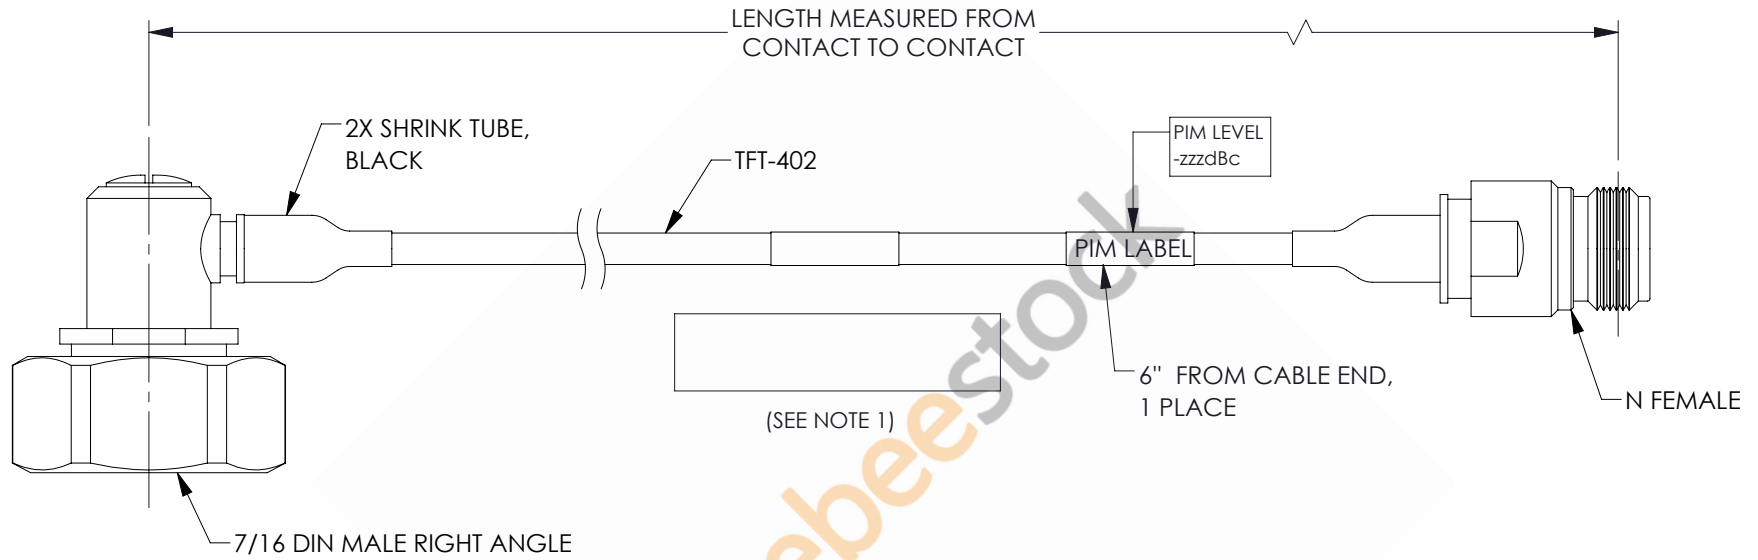

7/16 DIN Male Right Angle to N Female Low PIM Cable 36 Inch Length Using TFT-402 Coax Using Times Microwave Components

REVISIONS			
REV.	DESCRIPTION	DATE	APPROVED
A	INITIAL RELEASE	06/04/2021	AGANWANI

NOTES:

- CABLES 84" AND UNDER HAVE 1 LABEL CENTERED.
CABLES OVER 84" HAVE 2 LABELS, ONE AT EACH END 12.0" FROM THE FRONT OF THE CONNECTOR.

THESE COMMODITIES, TECHNOLOGY OR SOFTWARE WERE EXPORTED FROM THE UNITED STATES IN ACCORDANCE WITH THE EXPORT ADMINISTRATION REGULATIONS. DIVERSION CONTRARY TO U.S. LAW PROHIBITED.

UNLESS OTHERWISE SPECIFIED
LEADING DIMENSIONS ARE INCHES
DIMENSIONS IN [] ARE MILLIMETERS

TOLERANCES:

.X = ±.2 [5.08]	FRACTIONS
.XX = ±.02 [.51]	± 1/32
.XXX = ±.005 [.13]	ANGLES ± 1°

CABLE LENGTH (L) TOLERANCES: