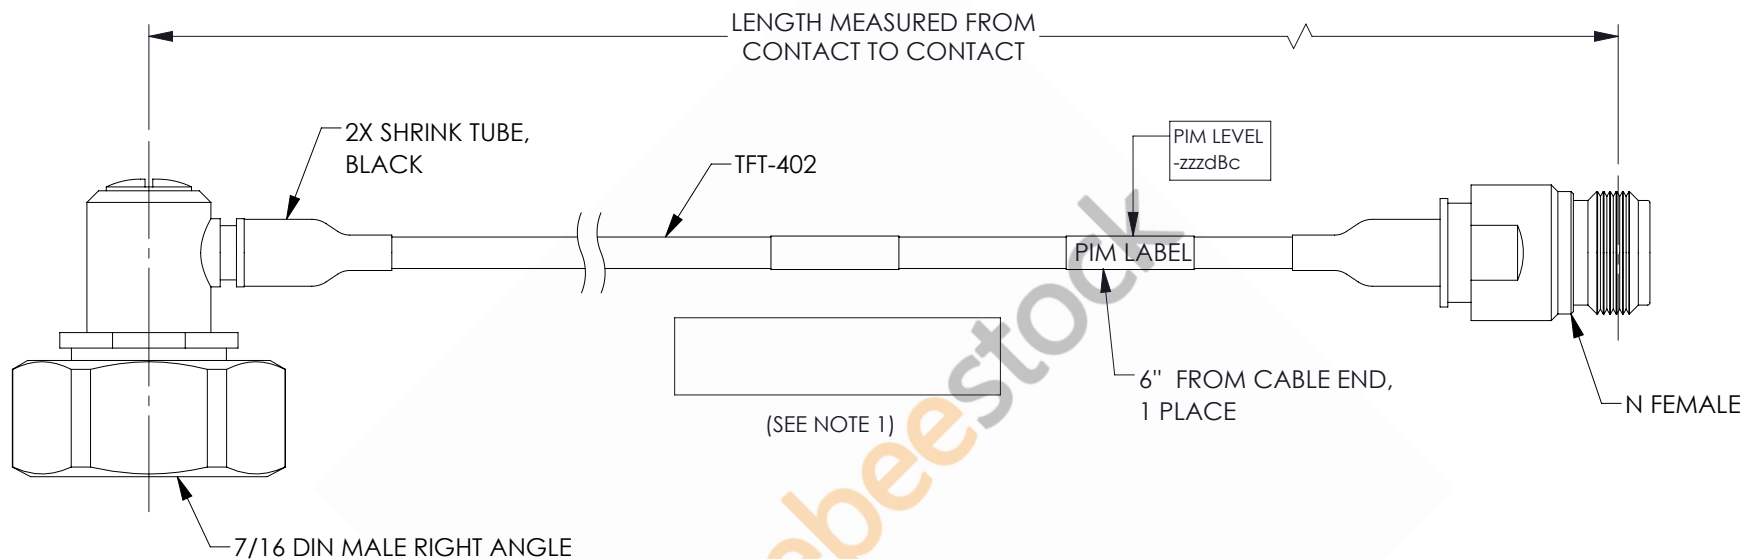

7/16 DIN Male Right Angle to N Female Low PIM Cable 48 Inch Length Using TFT-402 Coax Using Times Microwave Components

REVISIONS			
REV.	DESCRIPTION	DATE	APPROVED
A	INITIAL RELEASE	06/04/2021	AGANWANI

NOTES:

1. CABLES 84" AND UNDER HAVE 1 LABEL CENTERED.
CABLES OVER 84" HAVE 2 LABELS, ONE AT EACH END
12.0" FROM THE FRONT OF THE CONNECTOR.

THESE COMMODITIES, TECHNOLOGY OR SOFTWARE WERE EXPORTED FROM THE UNITED STATES IN ACCORDANCE WITH THE EXPORT ADMINISTRATION REGULATIONS. DIVERSION CONTRARY TO U.S. LAW PROHIBITED.

UNLESS OTHERWISE SPECIFIED
LEADING DIMENSIONS ARE INCHES
DIMENSIONS IN [] ARE MILLIMETERS

TOLERANCES:

	FRACTIONS	
.X = ±.2	[5.08]	± 1/32
.XX = ±.02	[.51]	± 1/32
.XXX = ±.005	[.13]	ANGLES ± 1°

CABLE LENGTH (L) TOLERANCES: