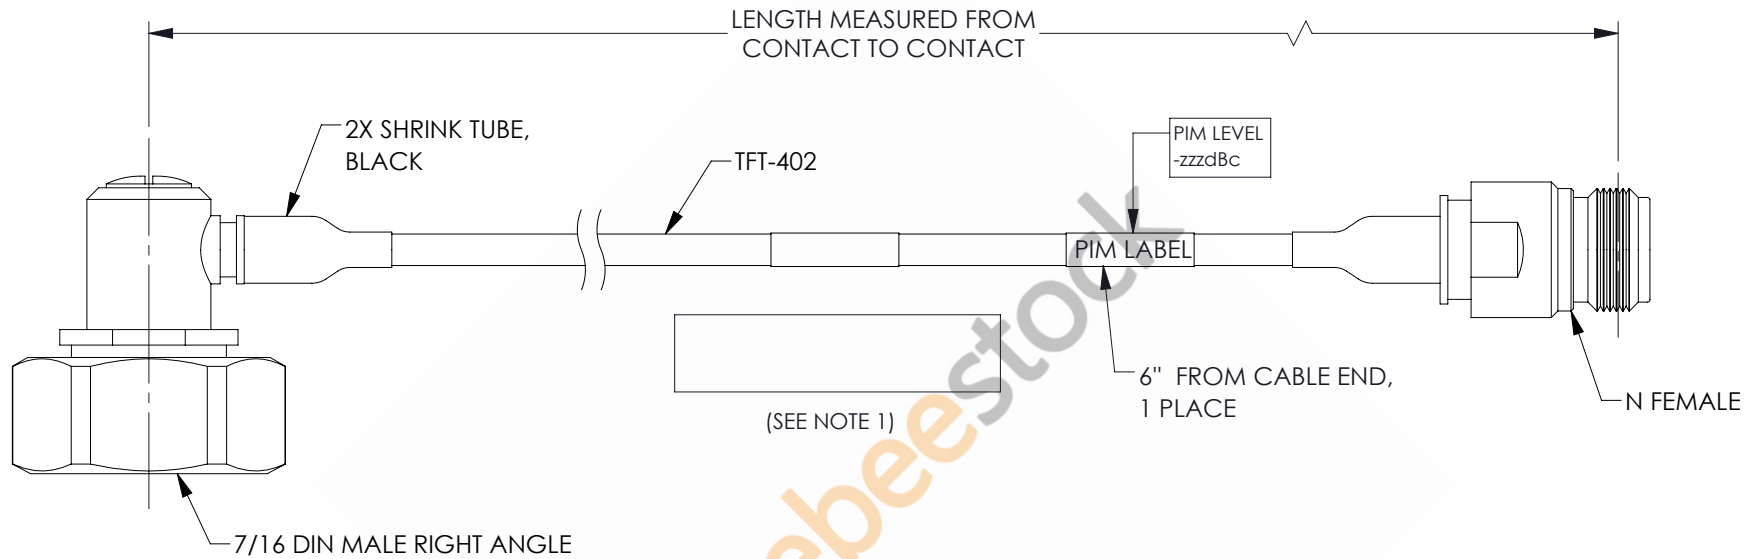

7/16 DIN Male Right Angle to N Female Low PIM Cable 60 Inch Length Using TFT-402 Coax Using Times Microwave Components

REVISIONS			
REV.	DESCRIPTION	DATE	APPROVED
A	INITIAL RELEASE	06/04/2021	AGANWANI

NOTES:

- CABLES 84" AND UNDER HAVE 1 LABEL CENTERED. CABLES OVER 84" HAVE 2 LABELS, ONE AT EACH END 12.0" FROM THE FRONT OF THE CONNECTOR.

THESE COMMODITIES, TECHNOLOGY OR SOFTWARE WERE EXPORTED FROM THE UNITED STATES IN ACCORDANCE WITH THE EXPORT ADMINISTRATION REGULATIONS. DIVERSION CONTRARY TO U.S. LAW PROHIBITED.

UNLESS OTHERWISE SPECIFIED
LEADING DIMENSIONS ARE INCHES
DIMENSIONS IN [] ARE MILLIMETERS

TOLERANCES:

.X = ±.2 [5.08]	FRACTIONS
.XX = ±.02 [.51]	± 1/32
.XXX = ±.005 [.13]	ANGLES ± 1°

CABLE LENGTH (L) TOLERANCES: