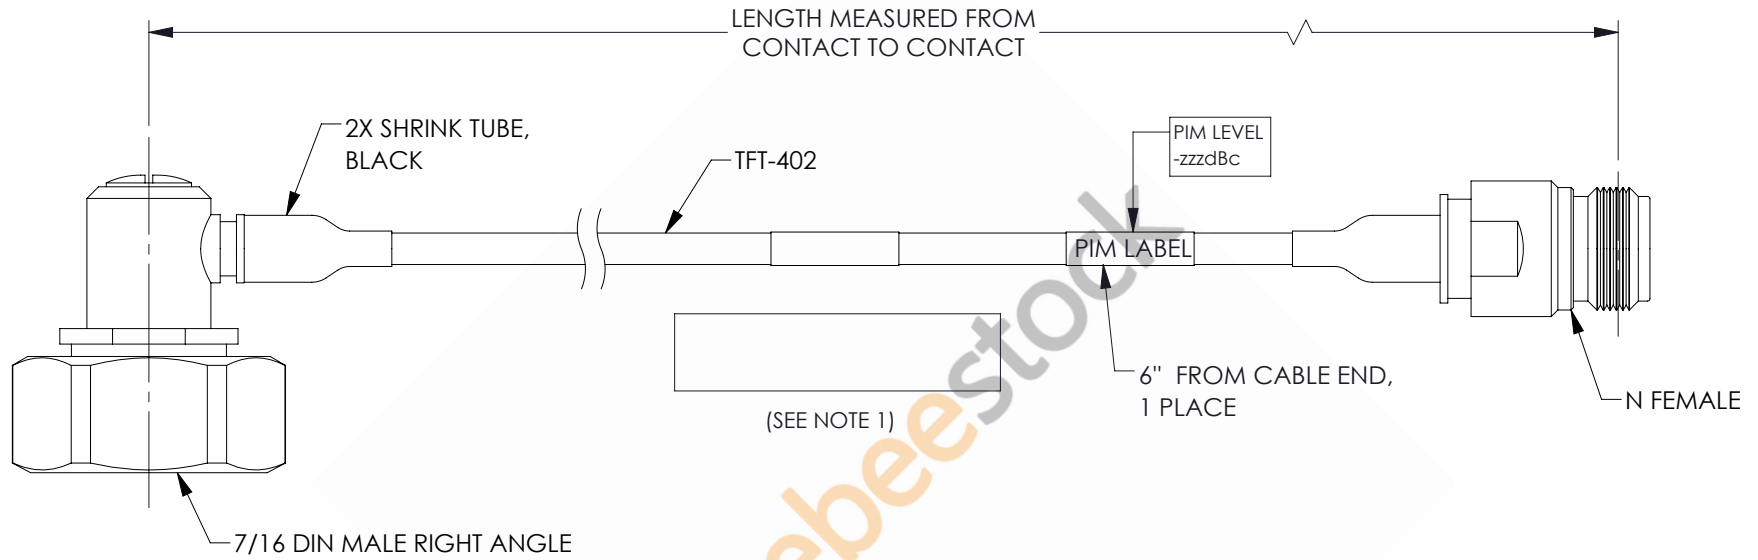

7/16 DIN Male Right Angle to N Female Low PIM Cable 50 CM Length Using TFT-402 Coax Using Times Microwave Components

REVISIONS			
REV.	DESCRIPTION	DATE	APPROVED
A	INITIAL RELEASE	06/04/2021	AGANWANI

NOTES:

1. CABLES 84" AND UNDER HAVE 1 LABEL CENTERED. CABLES OVER 84" HAVE 2 LABELS, ONE AT EACH END 12.0" FROM THE FRONT OF THE CONNECTOR.

THESE COMMODITIES, TECHNOLOGY OR SOFTWARE WERE EXPORTED FROM THE UNITED STATES IN ACCORDANCE WITH THE EXPORT ADMINISTRATION REGULATIONS. DIVERSION CONTRARY TO U.S. LAW PROHIBITED.

UNLESS OTHERWISE SPECIFIED
LEADING DIMENSIONS ARE INCHES
DIMENSIONS IN [] ARE MILLIMETERS

TOLERANCES:

.X = ±.2 [5.08]	FRACTIONS
.XX = ±.02 [.51]	± 1/32
.XXX = ±.005 [.13]	ANGLES ± 1°

CABLE LENGTH (L) TOLERANCES: