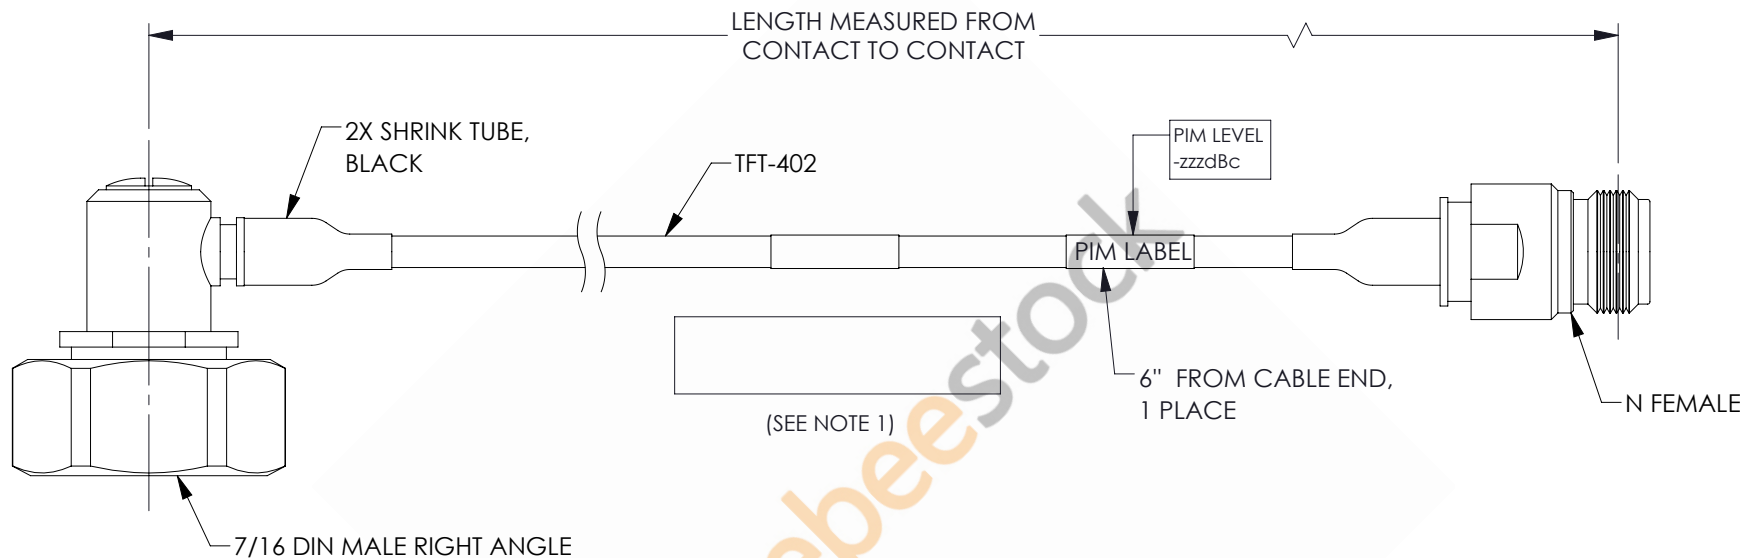

7/16 DIN Male Right Angle to N Female Low PIM Cable 150 CM Length Using TFT-402 Coax Using Times Microwave Components

REVISIONS			
REV.	DESCRIPTION	DATE	APPROVED
A	INITIAL RELEASE	06/04/2021	AGANWANI

NOTES:

1. CABLES 84" AND UNDER HAVE 1 LABEL CENTERED. CABLES OVER 84" HAVE 2 LABELS, ONE AT EACH END 12.0" FROM THE FRONT OF THE CONNECTOR.

THESE COMMODITIES, TECHNOLOGY OR SOFTWARE WERE EXPORTED FROM THE UNITED STATES IN ACCORDANCE WITH THE EXPORT ADMINISTRATION REGULATIONS. DIVERSION CONTRARY TO U.S. LAW PROHIBITED.

UNLESS OTHERWISE SPECIFIED LEADING DIMENSIONS ARE INCHES DIMENSIONS IN [] ARE MILLIMETERS

TOLERANCES:

.X = ±.2 [5.08]	FRACTIONS ± 1/32
.XX = ±.02 [.51]	ANGLES ± 1°
.XXX = ±.005 [.13]	

CABLE LENGTH (L) TOLERANCES: