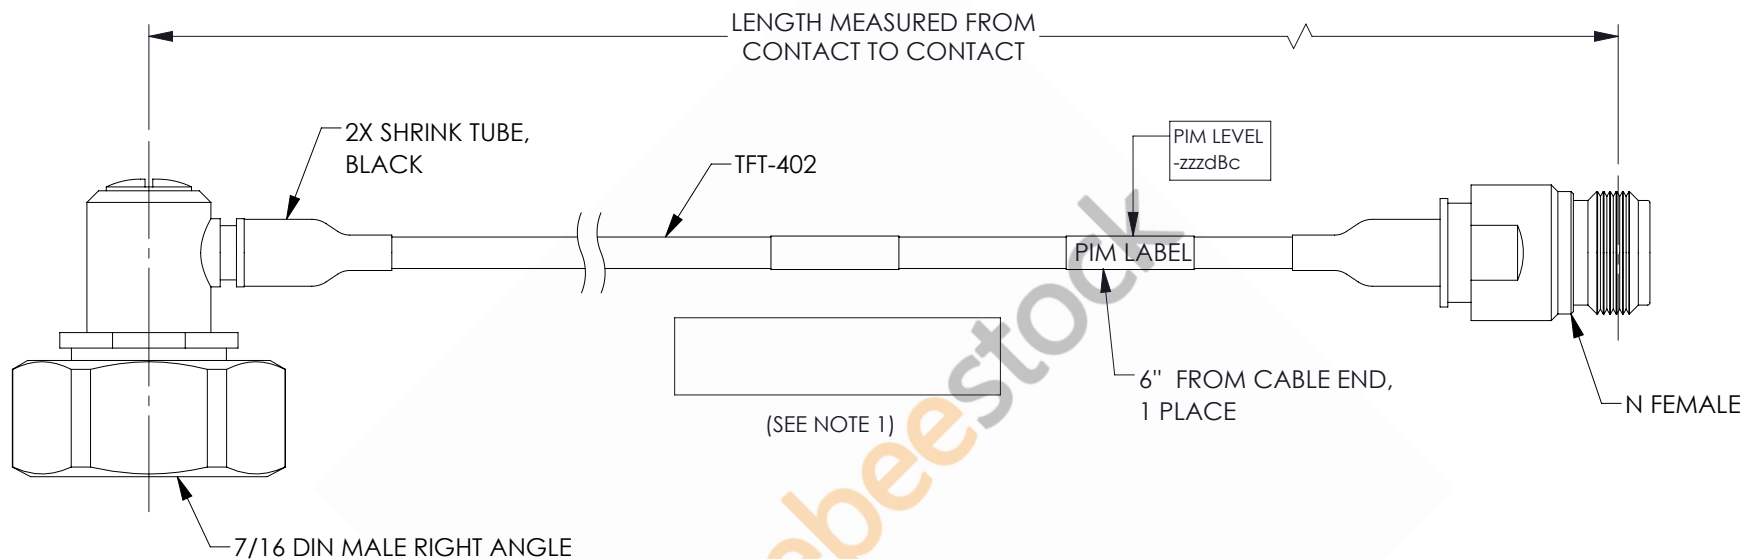

7/16 DIN Male Right Angle to N Female Low PIM Cable 200 CM Length Using TFT-402 Coax Using Times Microwave Components

REVISIONS			
REV.	DESCRIPTION	DATE	APPROVED
A	INITIAL RELEASE	06/04/2021	AGANWANI

NOTES:

- CABLES 84" AND UNDER HAVE 1 LABEL CENTERED. CABLES OVER 84" HAVE 2 LABELS, ONE AT EACH END 12.0" FROM THE FRONT OF THE CONNECTOR.

THESE COMMODITIES, TECHNOLOGY OR SOFTWARE WERE EXPORTED FROM THE UNITED STATES IN ACCORDANCE WITH THE EXPORT ADMINISTRATION REGULATIONS. DIVERSION CONTRARY TO U.S. LAW PROHIBITED.

UNLESS OTHERWISE SPECIFIED LEADING DIMENSIONS ARE INCHES DIMENSIONS IN [] ARE MILLIMETERS

TOLERANCES:

.X = ±.2 [5.08]	FRACTIONS ± 1/32
.XX = ±.02 [.51]	ANGLES ± 1°
.XXX = ±.005 [.13]	

CABLE LENGTH (L) TOLERANCES: