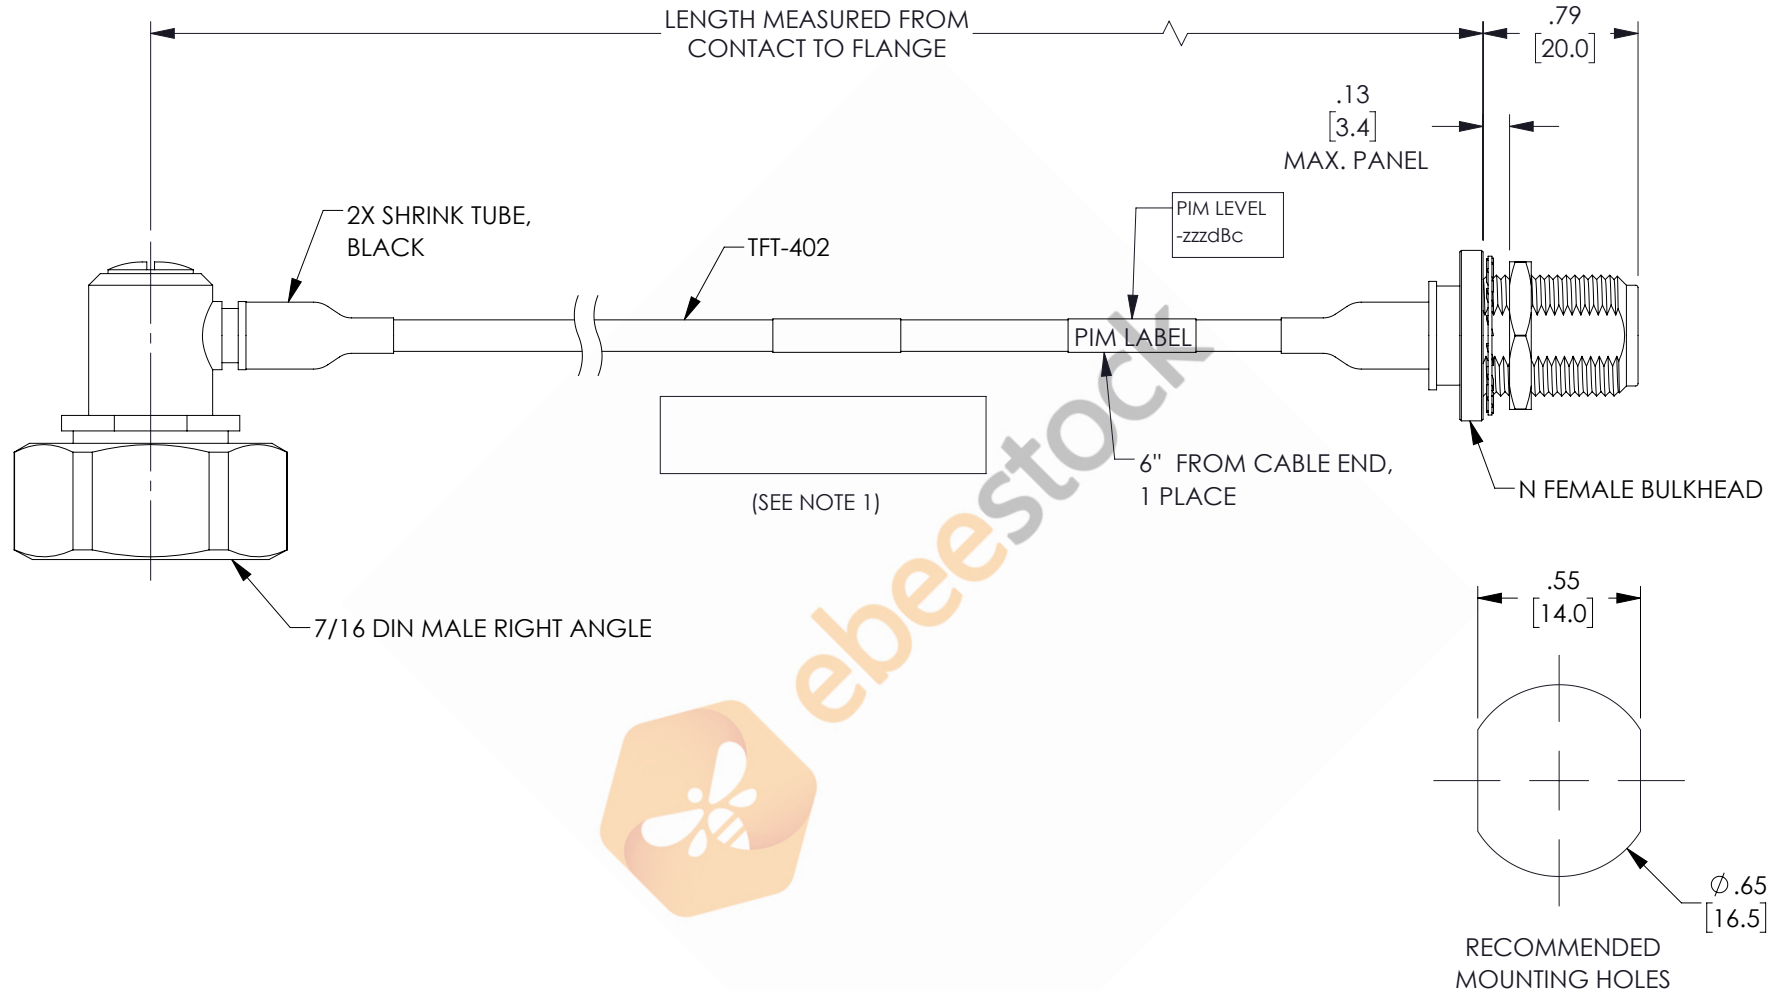

7/16 DIN Male Right Angle to N Female Bulkhead Low PIM Cable 12 Inch Length Using TFT-402 Coax Using Times Microwave Components

REVISIONS			
REV.	DESCRIPTION	DATE	APPROVED
A	INITIAL RELEASE	06/04/2021	AGANWANI

NOTES:

- CABLES 84" AND UNDER HAVE 1 LABEL CENTERED. CABLES OVER 84" HAVE 2 LABELS, ONE AT EACH END 12.0" FROM THE FRONT OF THE CONNECTOR.

THESE COMMODITIES, TECHNOLOGY OR SOFTWARE WERE EXPORTED FROM THE UNITED STATES IN ACCORDANCE WITH THE EXPORT ADMINISTRATION REGULATIONS. DIVERSION CONTRARY TO U.S. LAW PROHIBITED.

UNLESS OTHERWISE SPECIFIED LEADING DIMENSIONS ARE INCHES DIMENSIONS IN [] ARE MILLIMETERS

TOLERANCES:

.X = ±.2	[5.08]	FRACTIONS	
.XX = ±.02	[.51]		± 1/32
.XXX = ±.005	[.13]	ANGLES	± 1°
CABLE LENGTH (L) TOLERANCES:			
L ≤ 12	[305]	= +1	[25] / -0
12 [305] < L ≤ 60	[1524]	= +2	[51] / -0
60 [1524] < L ≤ 120	[3048]	= +4	[102] / -0
120 [3048] < L ≤ 300	[7620]	= +6	[152] / -0
300 [7620] < L		= +5%	L / -0

THIRD-ANGLE PROJECTION

THE INFORMATION AND DESIGN IN THIS DOCUMENT IS THE PROPERTY OF EBEESTOCK CORPORATION. ALL RIGHTS RESERVED.

SHEET 1 OF 1

SCALE N/A

SIZE	CAGE CODE	DRAWN BY	ITEM NO.	REV
A	53919	MVEERAPPAN	ET16742	A