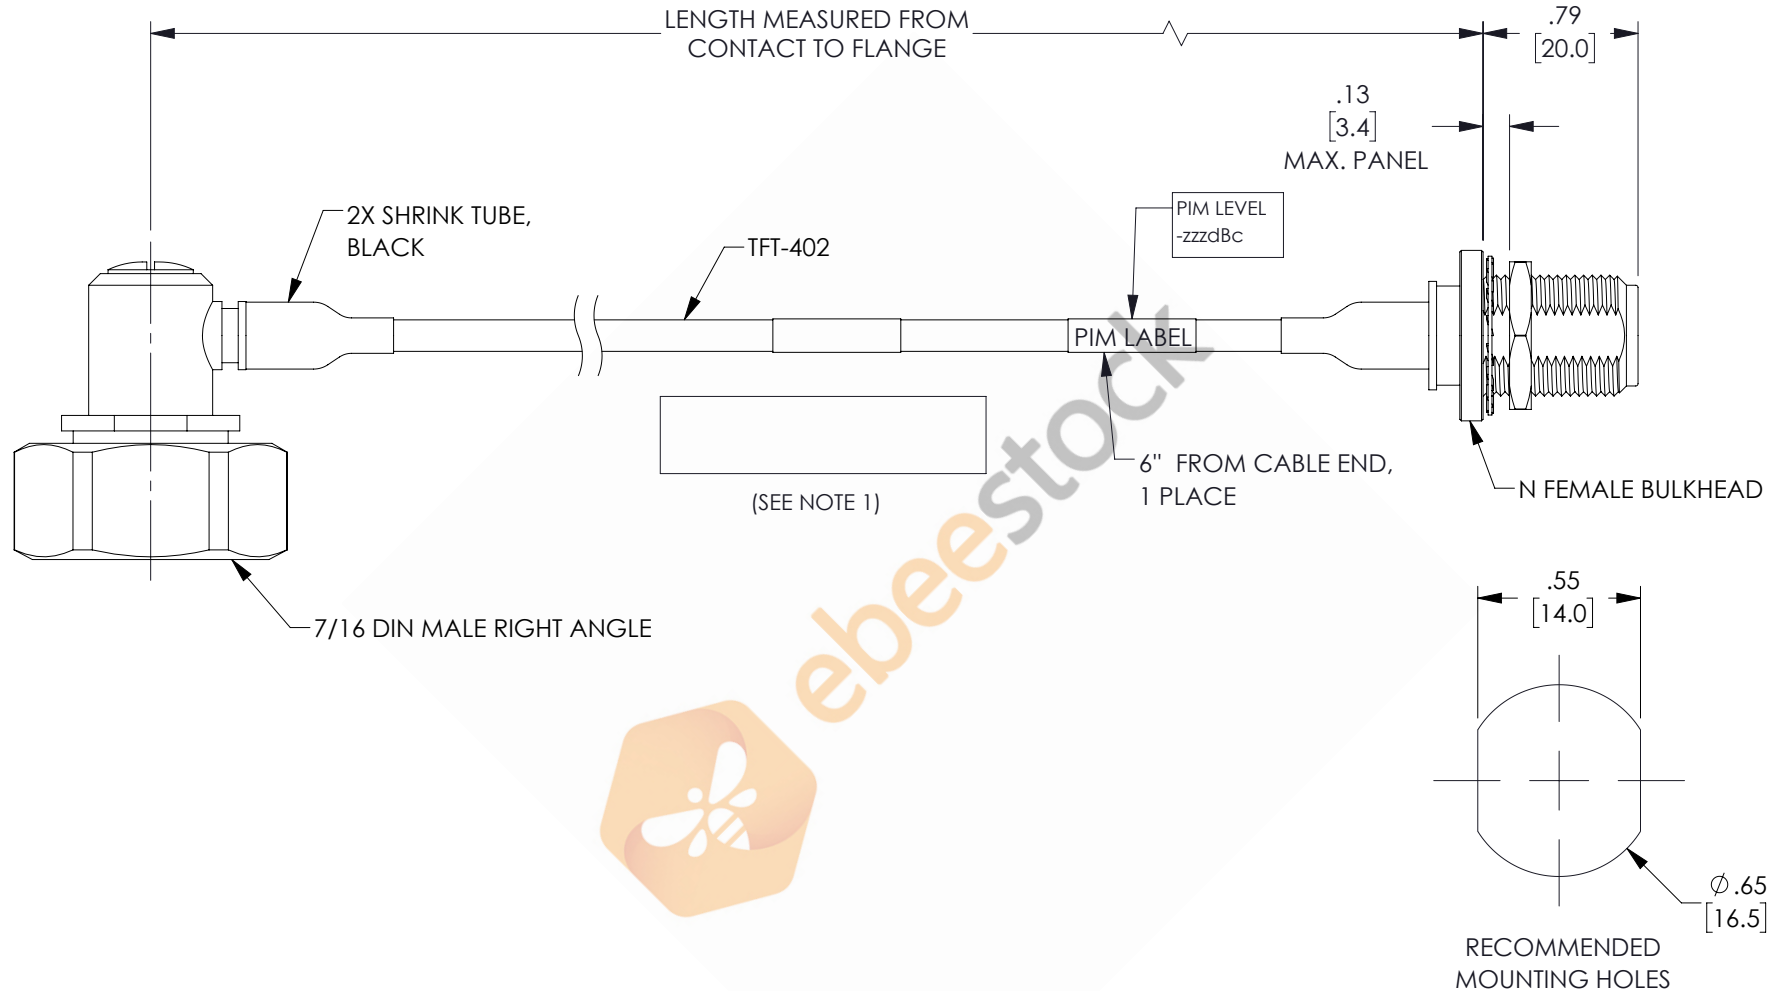

7/16 DIN Male Right Angle to N Female Bulkhead Low PIM Cable 24 Inch Length Using TFT-402 Coax Using Times Microwave Components

REVISIONS			
REV.	DESCRIPTION	DATE	APPROVED
A	INITIAL RELEASE	06/04/2021	AGANWANI

NOTES:

- CABLES 84" AND UNDER HAVE 1 LABEL CENTERED. CABLES OVER 84" HAVE 2 LABELS, ONE AT EACH END 12.0" FROM THE FRONT OF THE CONNECTOR.

THESE COMMODITIES, TECHNOLOGY OR SOFTWARE WERE EXPORTED FROM THE UNITED STATES IN ACCORDANCE WITH THE EXPORT ADMINISTRATION REGULATIONS. DIVERSION CONTRARY TO U.S. LAW PROHIBITED.

UNLESS OTHERWISE SPECIFIED LEADING DIMENSIONS ARE INCHES DIMENSIONS IN [] ARE MILLIMETERS

TOLERANCES:

.X = ±.2	[5.08]	FRACTIONS
.XX = ±.02	[.51]	± 1/32
.XXX = ±.005	[.13]	ANGLES ± 1°

CABLE LENGTH (L) TOLERANCES:

L ≤ 12	[305]	= +1 [25] / -0
12 [305] < L ≤ 60	[1524]	= +2 [51] / -0
60 [1524] < L ≤ 120	[3048]	= +4 [102] / -0
120 [3048] < L ≤ 300	[7620]	= +6 [152] / -0
300 [7620] < L		= +5%L / -0

ALL DIMENSIONS SHOWN ARE FOR REFERENCE ONLY.