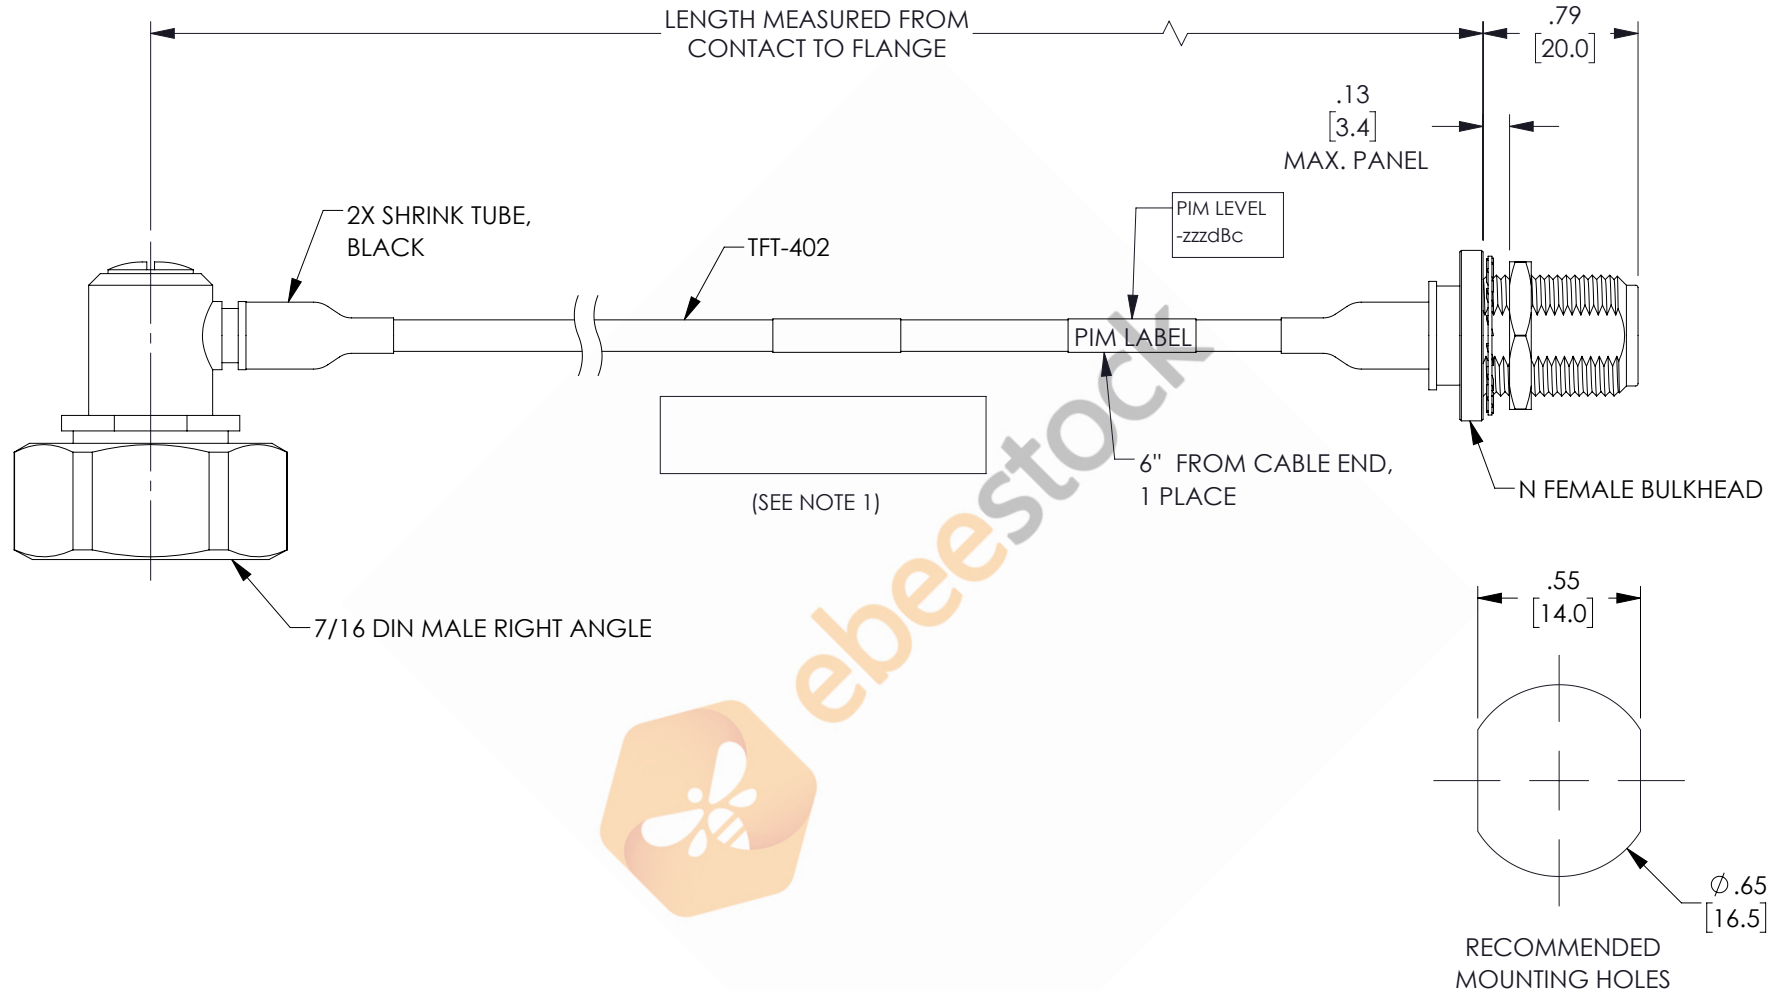

# 7/16 DIN Male Right Angle to N Female Bulkhead Low PIM Cable 36 Inch Length Using TFT-402 Coax Using Times Microwave Components

REVISIONS			
REV.	DESCRIPTION	DATE	APPROVED
A	INITIAL RELEASE	06/04/2021	AGANWANI

## NOTES:

1. CABLES 84" AND UNDER HAVE 1 LABEL CENTERED. CABLES OVER 84" HAVE 2 LABELS, ONE AT EACH END 12.0" FROM THE FRONT OF THE CONNECTOR.

THESE COMMODITIES, TECHNOLOGY OR SOFTWARE WERE EXPORTED FROM THE UNITED STATES IN ACCORDANCE WITH THE EXPORT ADMINISTRATION REGULATIONS. DIVERSION CONTRARY TO U.S. LAW PROHIBITED.

UNLESS OTHERWISE SPECIFIED LEADING DIMENSIONS ARE INCHES DIMENSIONS IN [ ] ARE MILLIMETERS