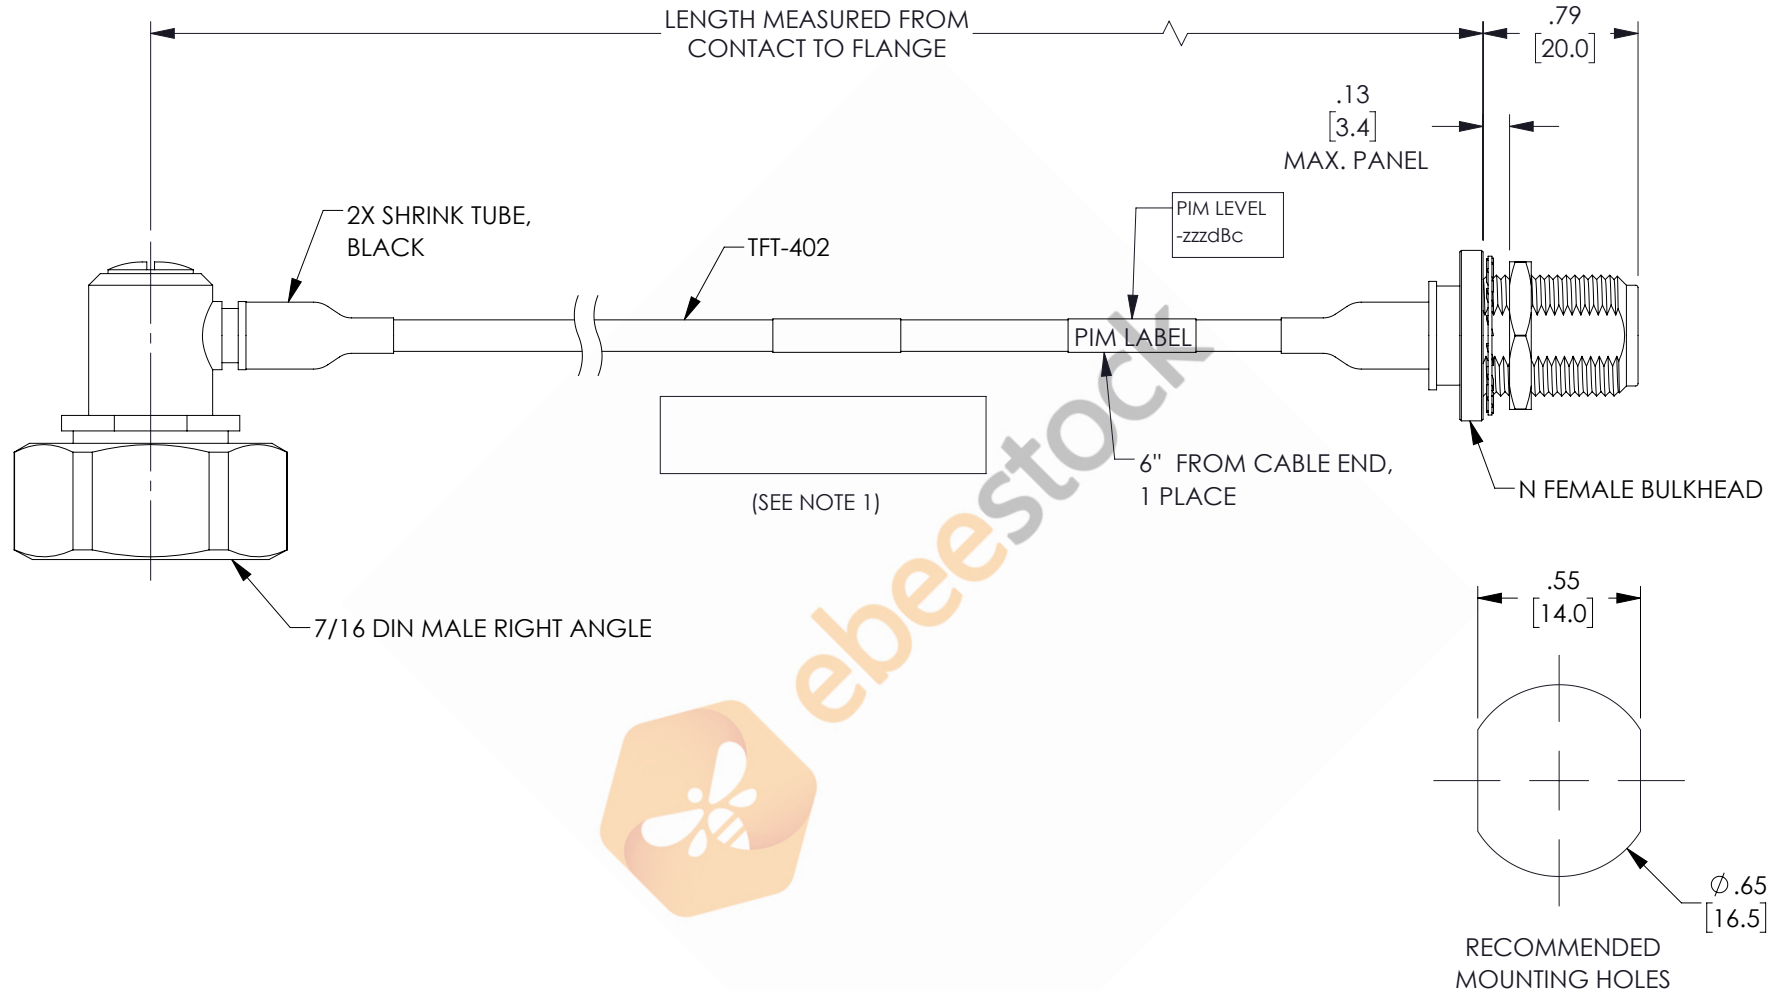

# 7/16 DIN Male Right Angle to N Female Bulkhead Low PIM Cable 48 Inch Length Using TFT-402 Coax Using Times Microwave Components

REVISIONS			
REV.	DESCRIPTION	DATE	APPROVED
A	INITIAL RELEASE	06/04/2021	AGANWANI

## NOTES:

- CABLES 84" AND UNDER HAVE 1 LABEL CENTERED. CABLES OVER 84" HAVE 2 LABELS, ONE AT EACH END 12.0" FROM THE FRONT OF THE CONNECTOR.

THESE COMMODITIES, TECHNOLOGY OR SOFTWARE WERE EXPORTED FROM THE UNITED STATES IN ACCORDANCE WITH THE EXPORT ADMINISTRATION REGULATIONS. DIVERSION CONTRARY TO U.S. LAW PROHIBITED.

UNLESS OTHERWISE SPECIFIED  
LEADING DIMENSIONS ARE INCHES  
DIMENSIONS IN [ ] ARE MILLIMETERS