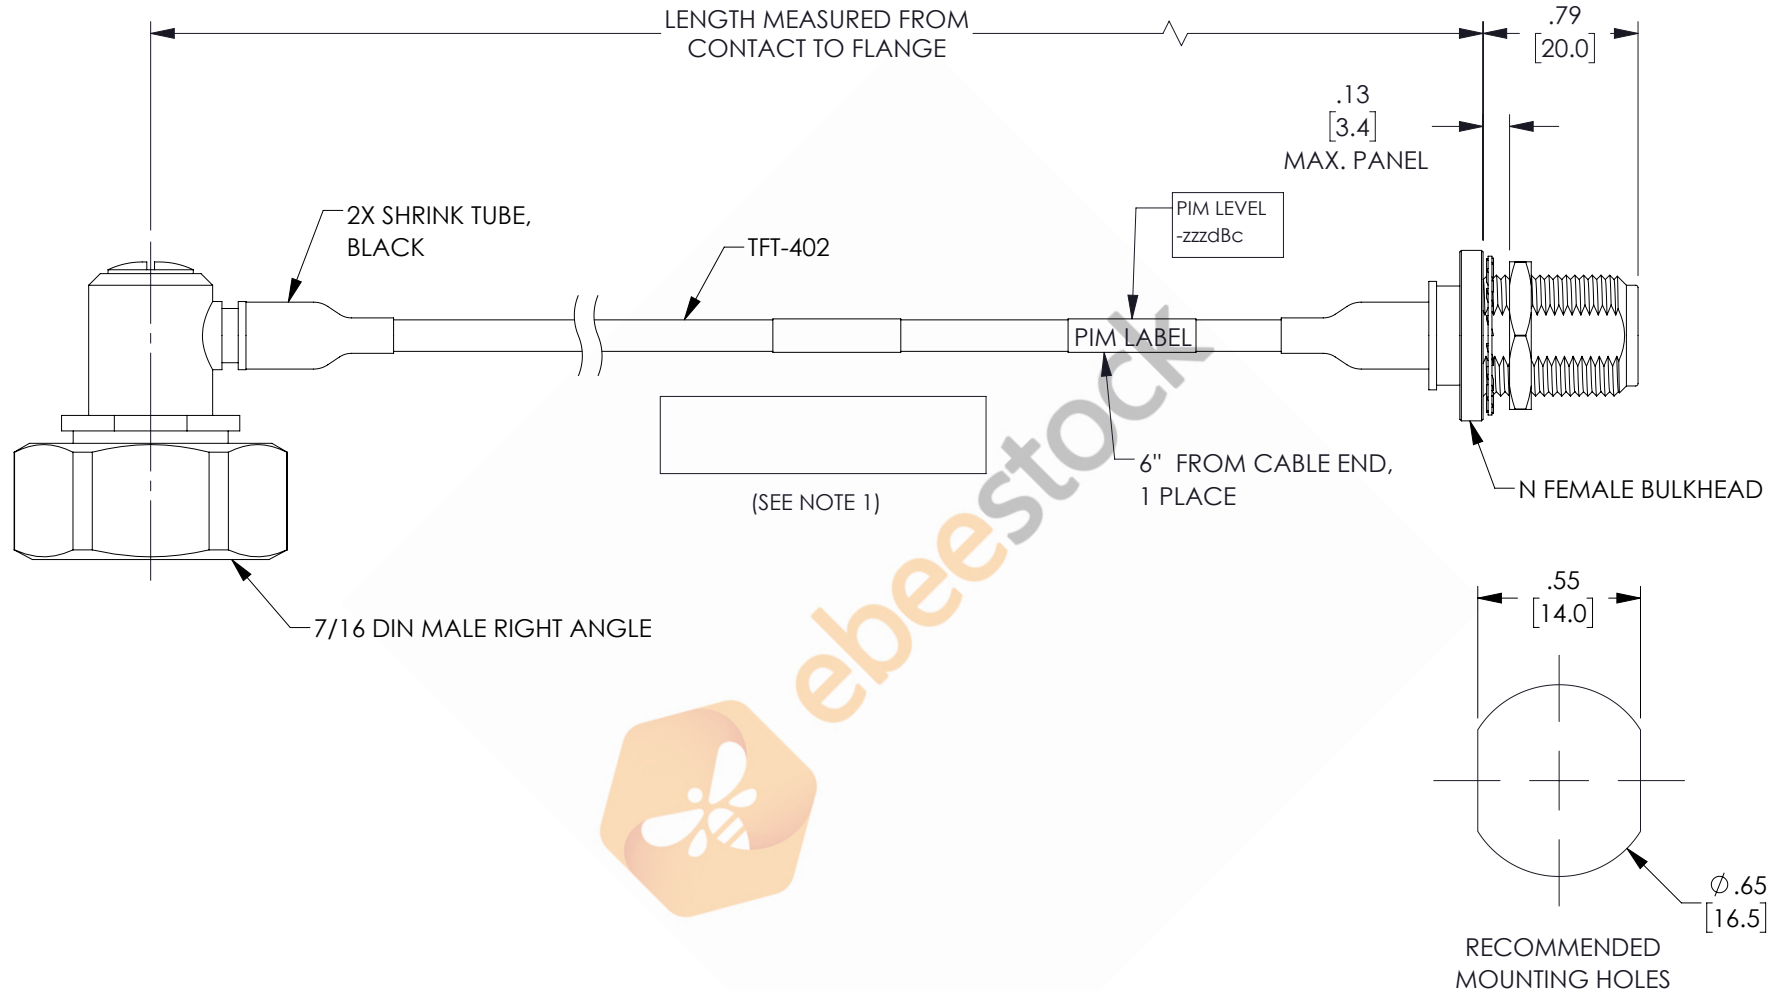

7/16 DIN Male Right Angle to N Female Bulkhead Low PIM Cable 60 Inch Length Using TFT-402 Coax Using Times Microwave Components

REVISIONS			
REV.	DESCRIPTION	DATE	APPROVED
A	INITIAL RELEASE	06/04/2021	AGANWANI

NOTES:

1. CABLES 84" AND UNDER HAVE 1 LABEL CENTERED. CABLES OVER 84" HAVE 2 LABELS, ONE AT EACH END 12.0" FROM THE FRONT OF THE CONNECTOR.

THESE COMMODITIES, TECHNOLOGY OR SOFTWARE WERE EXPORTED FROM THE UNITED STATES IN ACCORDANCE WITH THE EXPORT ADMINISTRATION REGULATIONS. DIVERSION CONTRARY TO U.S. LAW PROHIBITED.

UNLESS OTHERWISE SPECIFIED LEADING DIMENSIONS ARE INCHES DIMENSIONS IN [] ARE MILLIMETERS

TOLERANCES:

.X = ±.2	[5.08]	FRACTIONS	
.XX = ±.02	[.51]		± 1/32
.XXX = ±.005	[.13]	ANGLES	± 1°
CABLE LENGTH (L) TOLERANCES:			
L ≤ 12	[305]	= +1	[25] / -0
12 [305] < L ≤ 60	[1524]	= +2	[51] / -0
60 [1524] < L ≤ 120	[3048]	= +4	[102] / -0
120 [3048] < L ≤ 300	[7620]	= +6	[152] / -0
300 [7620] < L		= +5%	L / -0

THIRD-ANGLE PROJECTION

THE INFORMATION AND DESIGN IN THIS DOCUMENT IS THE PROPERTY OF EBEESTOCK CORPORATION. ALL RIGHTS RESERVED.

SHEET 1 OF 1

SCALE N/A

SIZE	CAGE CODE	DRAWN BY	ITEM NO.	REV
A	53919	MVEERAPPAN	ET16746	A