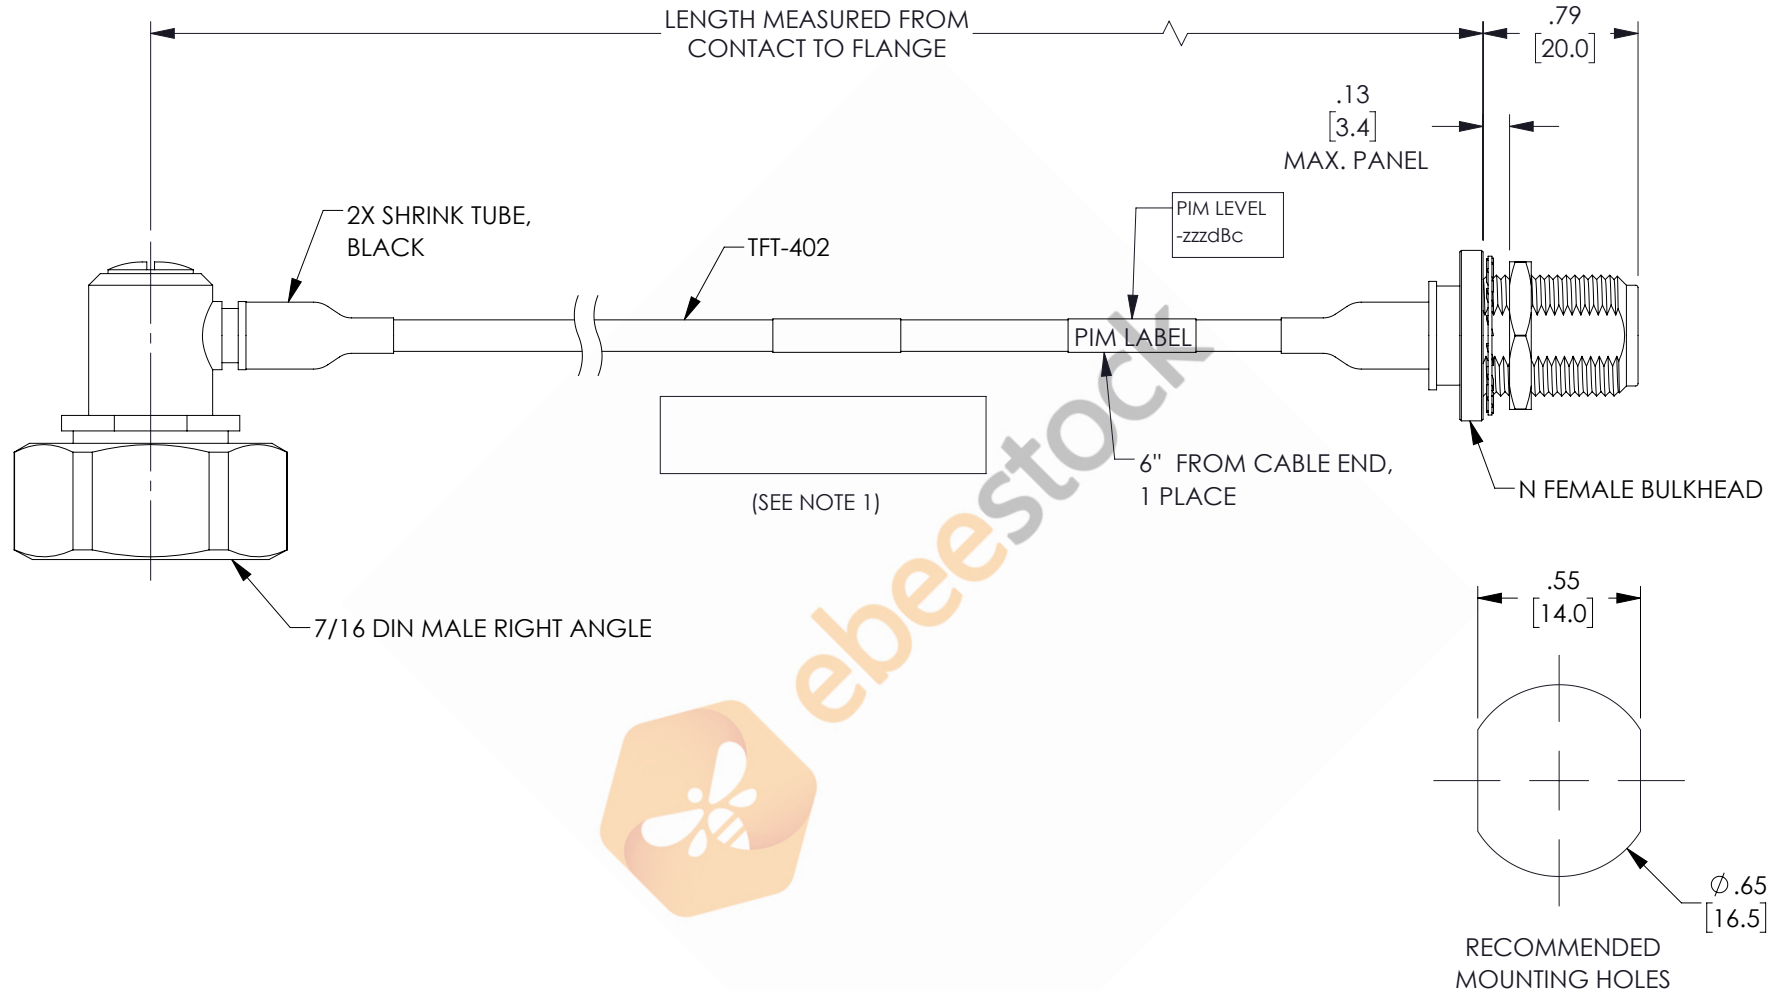

7/16 DIN Male Right Angle to N Female Bulkhead Low PIM Cable 50 CM Length Using TFT-402 Coax Using Times Microwave Components

REVISIONS			
REV.	DESCRIPTION	DATE	APPROVED
A	INITIAL RELEASE	06/04/2021	AGANWANI

NOTES:

- CABLES 84" AND UNDER HAVE 1 LABEL CENTERED. CABLES OVER 84" HAVE 2 LABELS, ONE AT EACH END 12.0" FROM THE FRONT OF THE CONNECTOR.

THESE COMMODITIES, TECHNOLOGY OR SOFTWARE WERE EXPORTED FROM THE UNITED STATES IN ACCORDANCE WITH THE EXPORT ADMINISTRATION REGULATIONS. DIVERSION CONTRARY TO U.S. LAW PROHIBITED.

UNLESS OTHERWISE SPECIFIED
LEADING DIMENSIONS ARE INCHES
DIMENSIONS IN [] ARE MILLIMETERS

TOLERANCES:

.X = ±.2	[5.08]	FRACTIONS
.XX = ±.02	[.51]	± 1/32
.XXX = ±.005	[.13]	ANGLES ± 1°

CABLE LENGTH (L) TOLERANCES:

THE INFORMATION AND
DESIGN IN THIS DOCUMENT
IS THE PROPERTY OF
EBEESTOCK CORPORATION
ALL RIGHTS RESERVED.

SHEET 1 OF 1

SCALE N/A

SIZE	CAGE CODE	DRAWN BY	ITEM NO.	REV
A	53919	MVEERAPPAN	ET16747	A