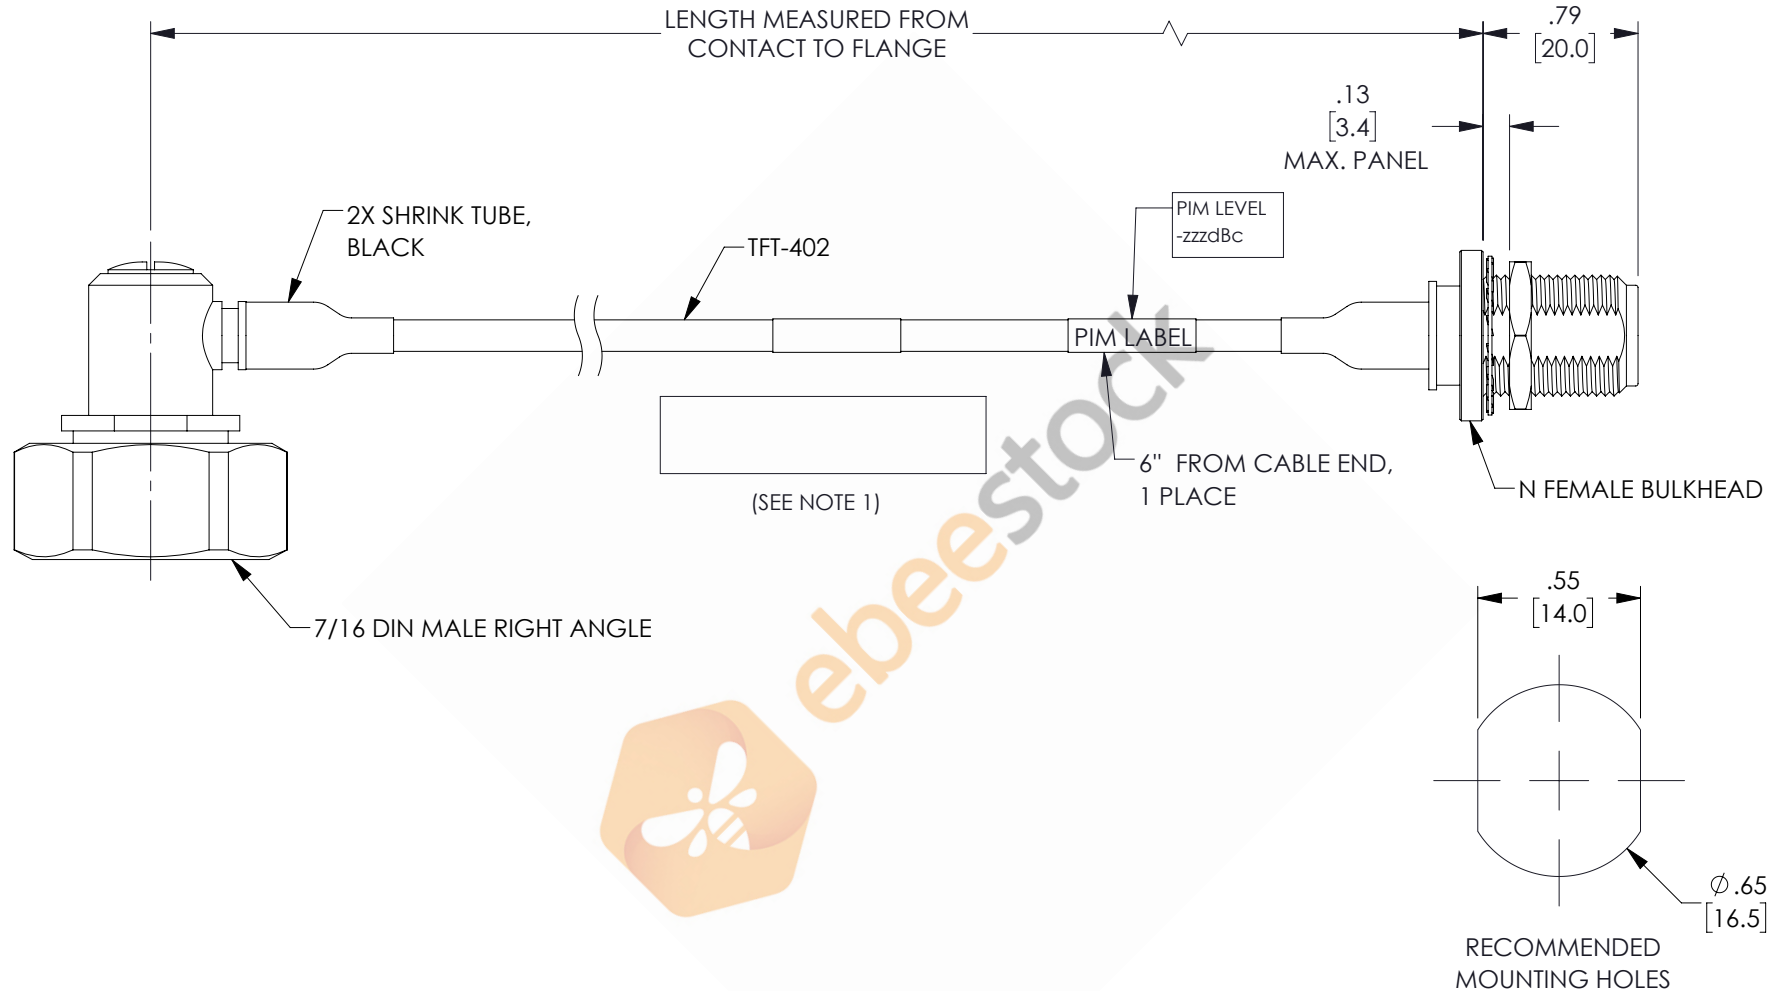

7/16 DIN Male Right Angle to N Female Bulkhead Low PIM Cable 100 CM Length Using TFT-402 Coax Using Times Microwave Components

REVISIONS			
REV.	DESCRIPTION	DATE	APPROVED
A	INITIAL RELEASE	06/04/2021	AGANWANI

NOTES:

- CABLES 84" AND UNDER HAVE 1 LABEL CENTERED. CABLES OVER 84" HAVE 2 LABELS, ONE AT EACH END 12.0" FROM THE FRONT OF THE CONNECTOR.

THESE COMMODITIES, TECHNOLOGY OR SOFTWARE WERE EXPORTED FROM THE UNITED STATES IN ACCORDANCE WITH THE EXPORT ADMINISTRATION REGULATIONS. DIVERSION CONTRARY TO U.S. LAW PROHIBITED.

UNLESS OTHERWISE SPECIFIED LEADING DIMENSIONS ARE INCHES DIMENSIONS IN [] ARE MILLIMETERS

TOLERANCES:

.X = ±.2 [5.08]	FRACTIONS ± 1/32
.XX = ±.02 [.51]	± 1/32
.XXX = ±.005 [.13]	ANGLES ± 1°

CABLE LENGTH (L) TOLERANCES:

L ≤ 12 [305]	= +1 [25] / -0
12 [305] < L ≤ 60 [1524]	= +2 [51] / -0
60 [1524] < L ≤ 120 [3048]	= +4 [102] / -0
120 [3048] < L ≤ 300 [7620]	= +6 [152] / -0
300 [7620] < L	= +5%L / -0

ALL DIMENSIONS SHOWN ARE FOR REFERENCE ONLY.