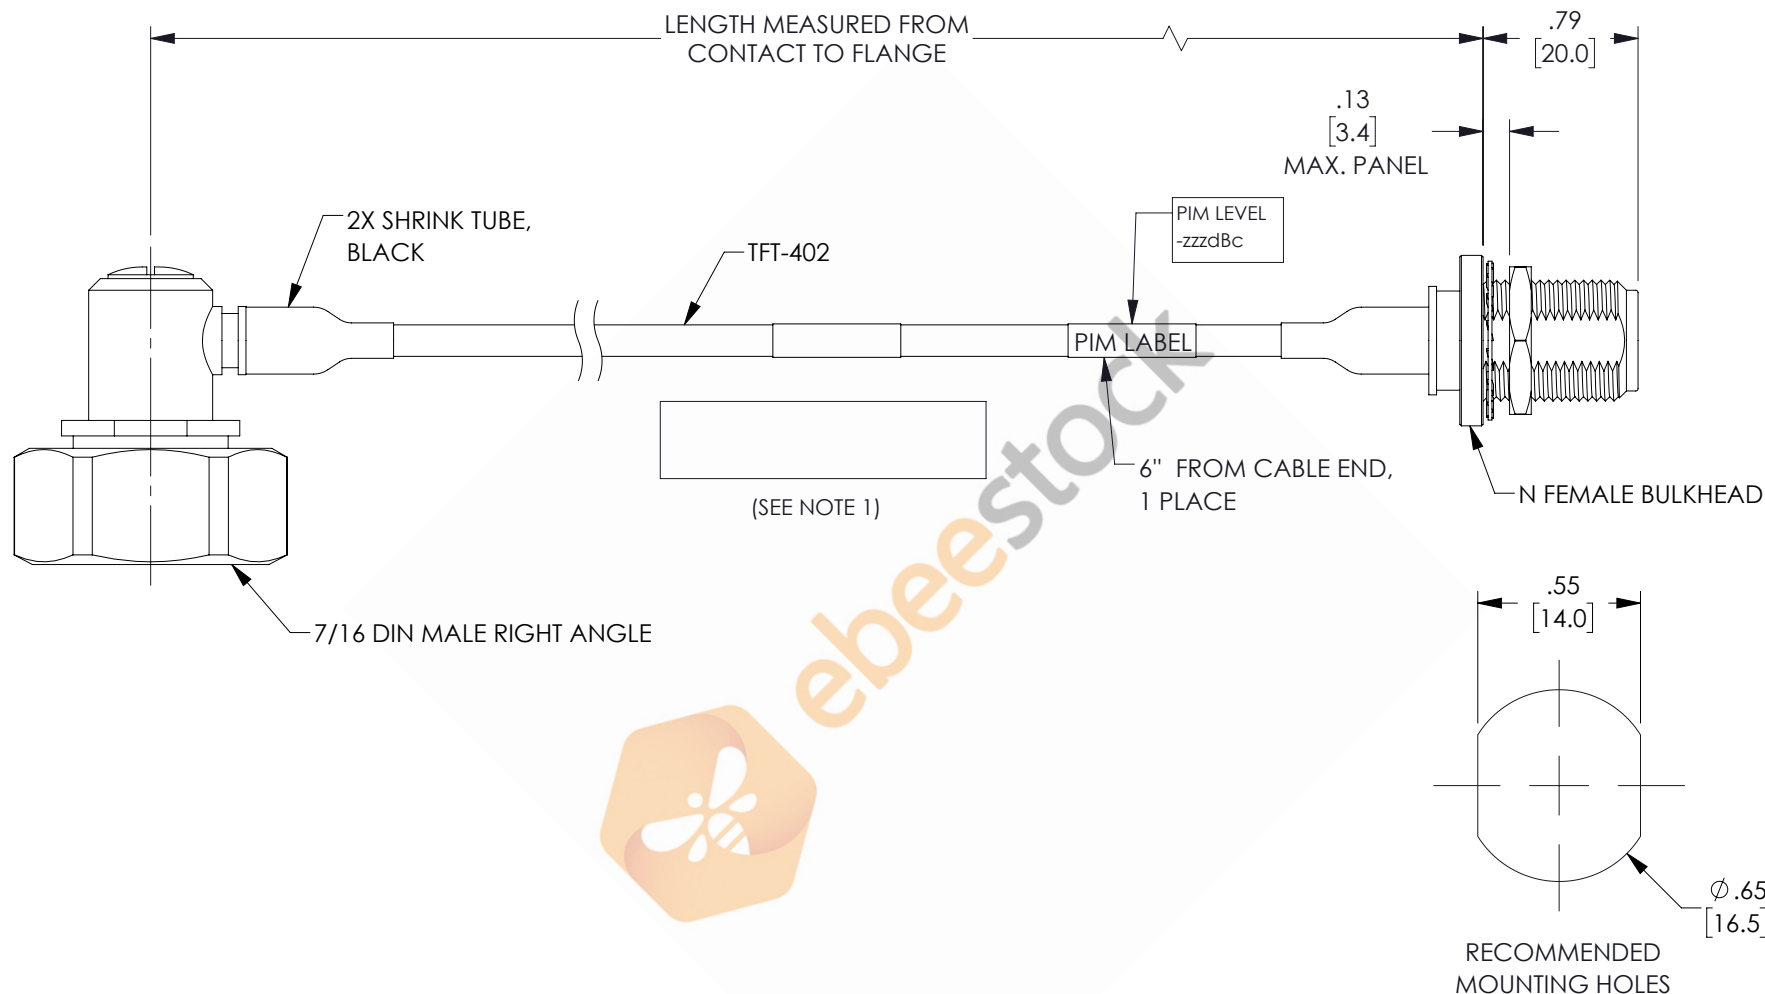

# 7/16 DIN Male Right Angle to N Female Bulkhead Low PIM Cable 150 CM Length Using TFT-402 Coax Using Times Microwave Components

REVISIONS			
REV.	DESCRIPTION	DATE	APPROVED
A	INITIAL RELEASE	06/04/2021	AGANWANI

## NOTES:

- CABLES 84" AND UNDER HAVE 1 LABEL CENTERED. CABLES OVER 84" HAVE 2 LABELS, ONE AT EACH END 12.0" FROM THE FRONT OF THE CONNECTOR.

THESE COMMODITIES, TECHNOLOGY OR SOFTWARE WERE EXPORTED FROM THE UNITED STATES IN ACCORDANCE WITH THE EXPORT ADMINISTRATION REGULATIONS. DIVERSION CONTRARY TO U.S. LAW PROHIBITED.

UNLESS OTHERWISE SPECIFIED LEADING DIMENSIONS ARE INCHES DIMENSIONS IN [ ] ARE MILLIMETERS