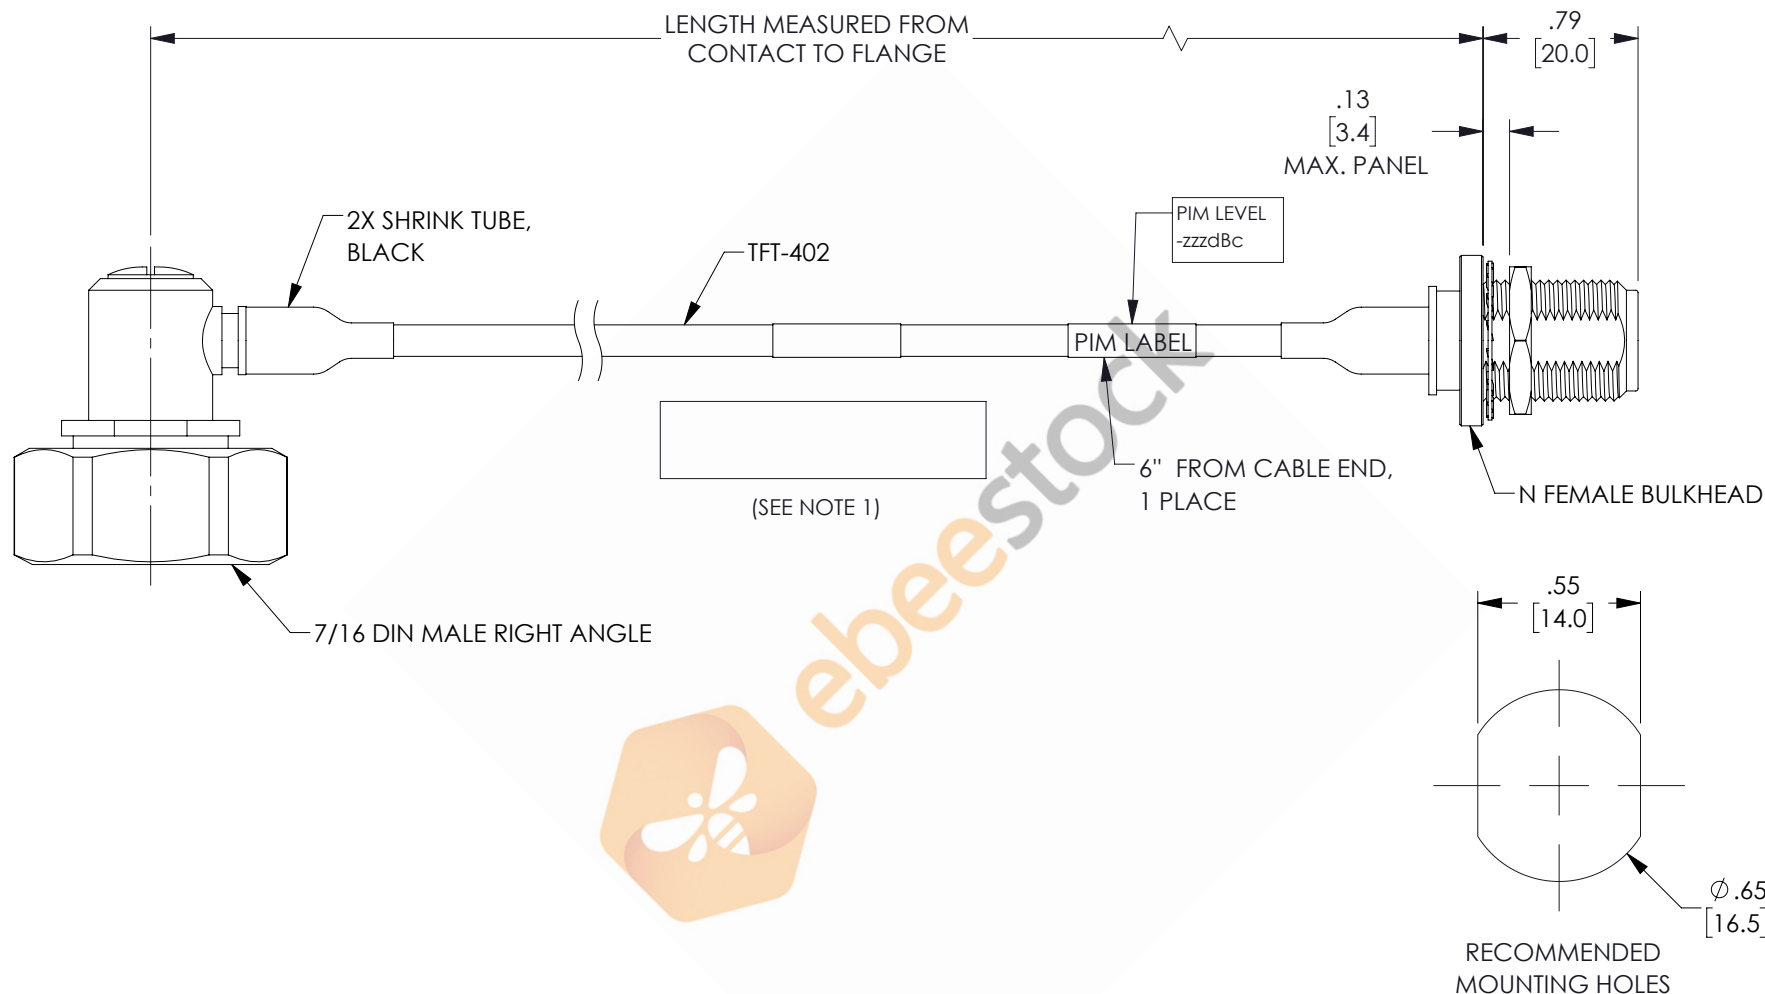

7/16 DIN Male Right Angle to N Female Bulkhead Low PIM Cable 200 CM Length Using TFT-402 Coax Using Times Microwave Components

| REVISIONS | | | |
|-----------|-----------------|------------|----------|
| REV. | DESCRIPTION | DATE | APPROVED |
| A | INITIAL RELEASE | 06/04/2021 | AGANWANI |

NOTES:

- CABLES 84" AND UNDER HAVE 1 LABEL CENTERED. CABLES OVER 84" HAVE 2 LABELS, ONE AT EACH END 12.0" FROM THE FRONT OF THE CONNECTOR.

THESE COMMODITIES, TECHNOLOGY OR SOFTWARE WERE EXPORTED FROM THE UNITED STATES IN ACCORDANCE WITH THE EXPORT ADMINISTRATION REGULATIONS. DIVERSION CONTRARY TO U.S. LAW PROHIBITED.

UNLESS OTHERWISE SPECIFIED LEADING DIMENSIONS ARE INCHES DIMENSIONS IN [] ARE MILLIMETERS

TOLERANCES:

| | |
|--------------------|------------------|
| .X = ±.2 [5.08] | FRACTIONS ± 1/32 |
| .XX = ±.02 [.51] | ANGLES ± 1° |
| .XXX = ±.005 [.13] | |