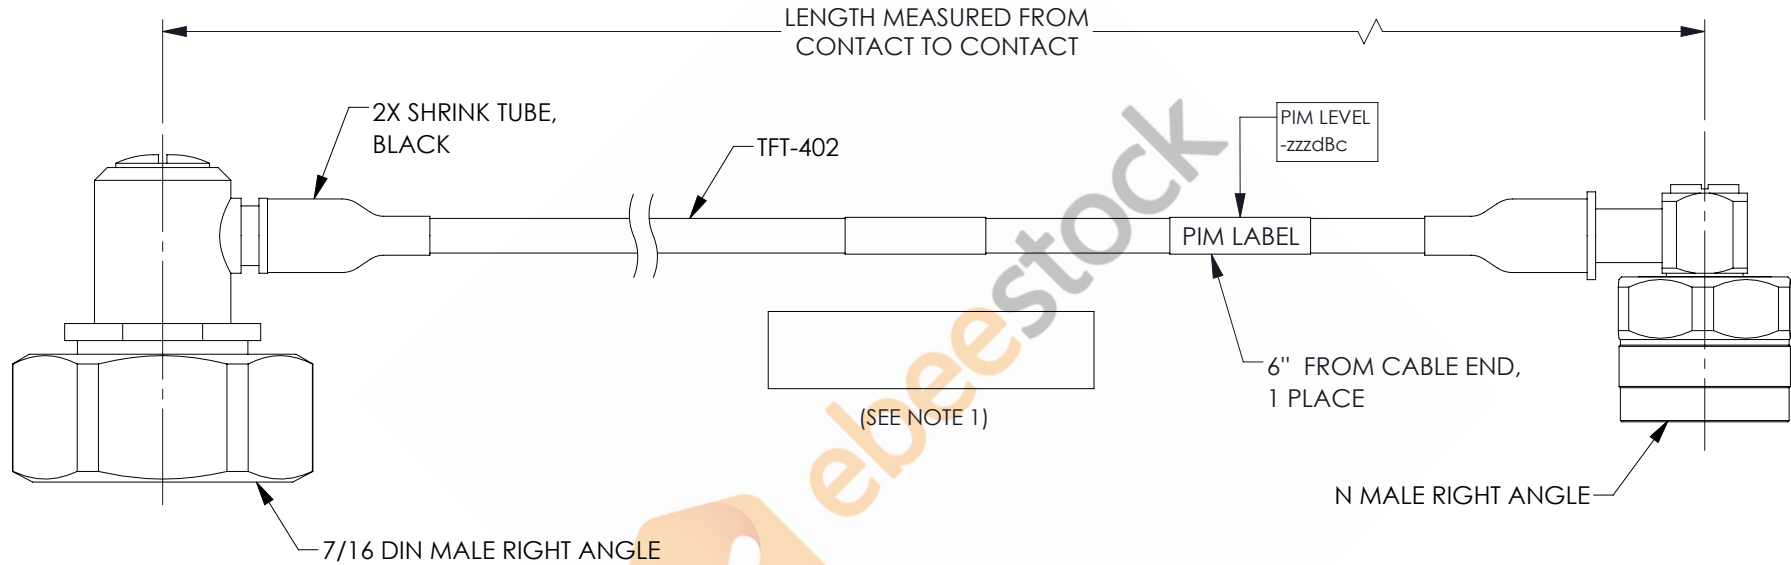

7/16 DIN Male Right Angle to N Male Right Angle Low PIM Cable 12 Inch Length Using TFT-402 Coax Using Times Microwave Components

REVISIONS			
REV.	DESCRIPTION	DATE	APPROVED
A	INITIAL RELEASE	06/04/2021	AGANWANI

NOTES:

1. CABLES 84" AND UNDER HAVE 1 LABEL CENTERED. CABLES OVER 84" HAVE 2 LABELS, ONE AT EACH END 12.0" FROM THE FRONT OF THE CONNECTOR.

THESE COMMODITIES, TECHNOLOGY OR SOFTWARE WERE EXPORTED FROM THE UNITED STATES IN ACCORDANCE WITH THE EXPORT ADMINISTRATION REGULATIONS. DIVERSION CONTRARY TO U.S. LAW PROHIBITED.

UNLESS OTHERWISE SPECIFIED
LEADING DIMENSIONS ARE INCHES
DIMENSIONS IN [] ARE MILLIMETERS

TOLERANCES:

.X = ±.2	[.508]	FRACTIONS
.XX = ±.02	[.51]	± 1/32
.XXX = ±.005	[.13]	ANGLES ± 1°

CABLE LENGTH (L) TOLERANCES: