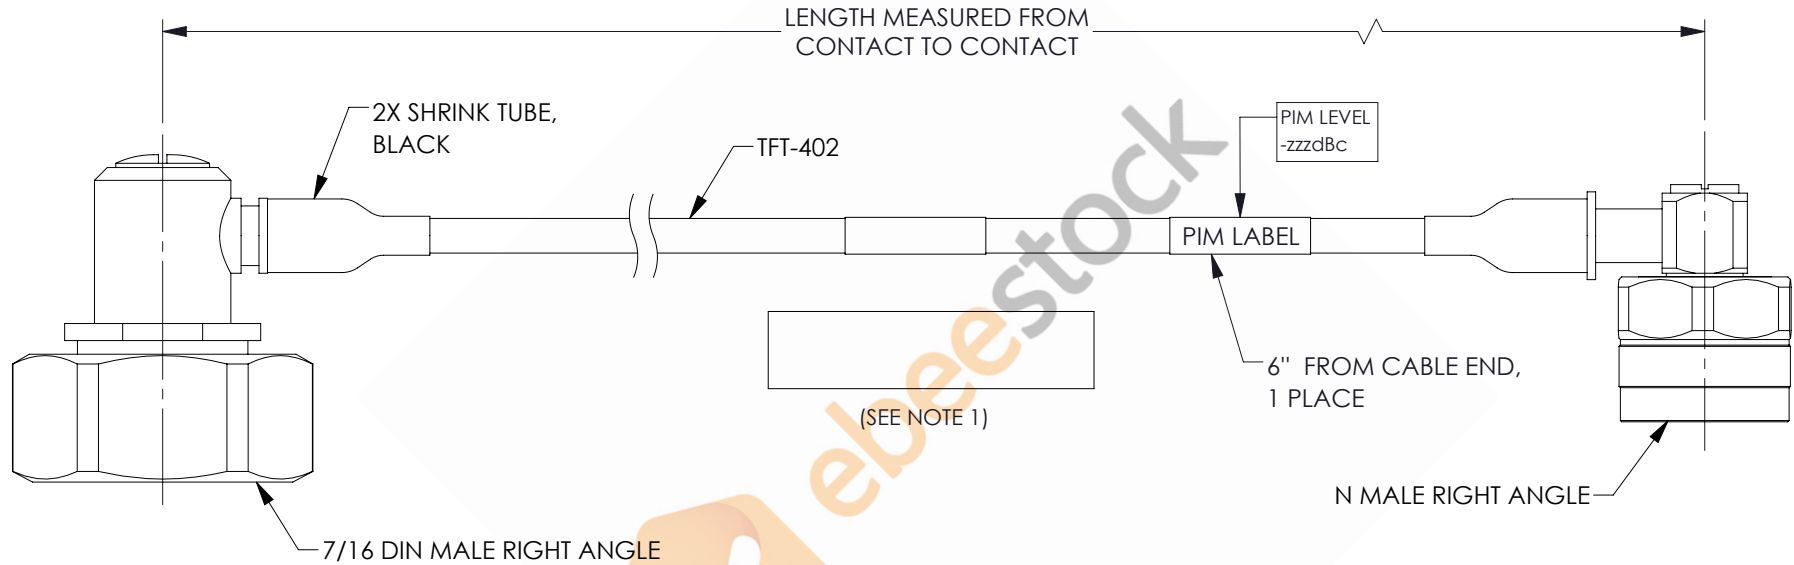

7/16 DIN Male Right Angle to N Male Right Angle Low PIM Cable 100 CM Length Using TFT-402 Coax Using Times Microwave Components

REVISIONS			
REV.	DESCRIPTION	DATE	APPROVED
A	INITIAL RELEASE	06/04/2021	AGANWANI

NOTES:

1. CABLES 84" AND UNDER HAVE 1 LABEL CENTERED. CABLES OVER 84" HAVE 2 LABELS, ONE AT EACH END 12.0" FROM THE FRONT OF THE CONNECTOR.

THESE COMMODITIES, TECHNOLOGY OR SOFTWARE WERE EXPORTED FROM THE UNITED STATES IN ACCORDANCE WITH THE EXPORT ADMINISTRATION REGULATIONS. DIVERSION CONTRARY TO U.S. LAW PROHIBITED.

UNLESS OTHERWISE SPECIFIED LEADING DIMENSIONS ARE INCHES DIMENSIONS IN [] ARE MILLIMETERS

TOLERANCES:

.X = ±.2 [5.08]	FRACTIONS
.XX = ±.02 [.51]	± 1/32
.XXX = ±.005 [.13]	ANGLES ± 1°

CABLE LENGTH (L) TOLERANCES: