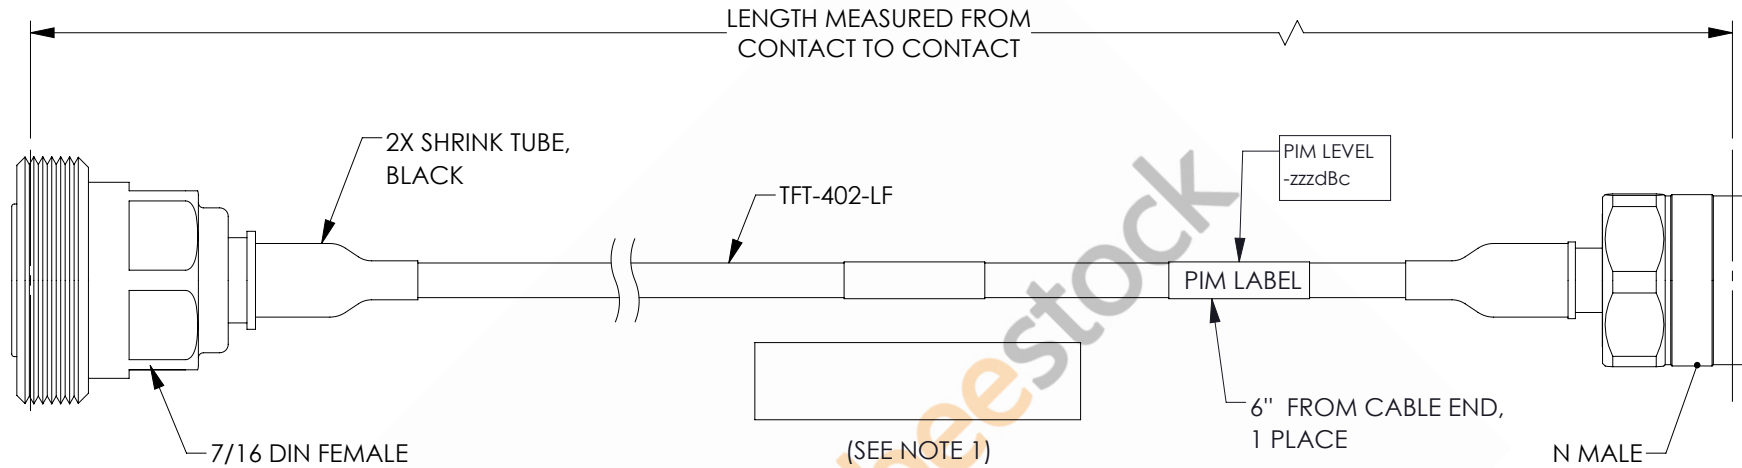

7/16 DIN Female to N Male Low PIM Cable 12 Inch Length Using TFT-402-LF Coax Using Times Microwave Components

REVISIONS			
REV.	DESCRIPTION	DATE	APPROVED
A	INITIAL RELEASE	06/04/2021	AGANWANI

NOTES:

- CABLES 84" AND UNDER HAVE 1 LABEL CENTERED. CABLES OVER 84" HAVE 2 LABELS, ONE AT EACH END 12.0" FROM THE FRONT OF THE CONNECTOR.

THESE COMMODITIES, TECHNOLOGY OR SOFTWARE WERE EXPORTED FROM THE UNITED STATES IN ACCORDANCE WITH THE EXPORT ADMINISTRATION REGULATIONS. DIVERSION CONTRARY TO U.S. LAW PROHIBITED.

UNLESS OTHERWISE SPECIFIED LEADING DIMENSIONS ARE INCHES DIMENSIONS IN [] ARE MILLIMETERS