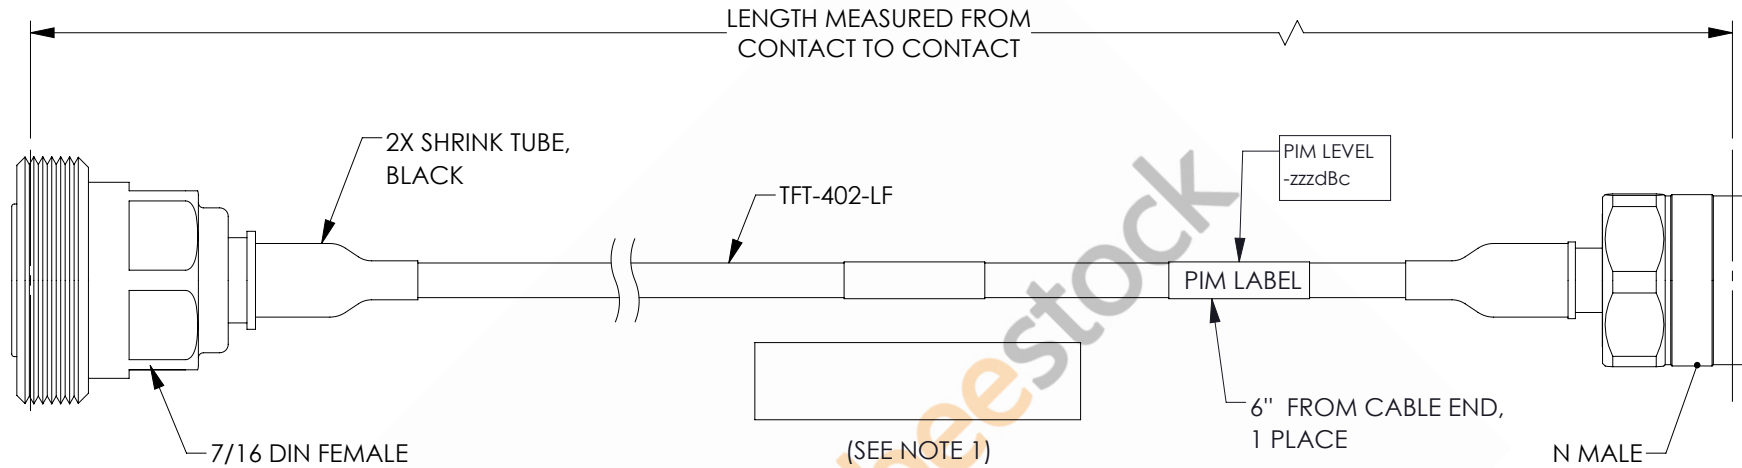

7/16 DIN Female to N Male Low PIM Cable 24 Inch Length Using TFT-402-LF Coax Using Times Microwave Components

REVISIONS			
REV.	DESCRIPTION	DATE	APPROVED
A	INITIAL RELEASE	06/04/2021	AGANWANI

NOTES:

- CABLES 84" AND UNDER HAVE 1 LABEL CENTERED. CABLES OVER 84" HAVE 2 LABELS, ONE AT EACH END 12.0" FROM THE FRONT OF THE CONNECTOR.

THESE COMMODITIES, TECHNOLOGY OR SOFTWARE WERE EXPORTED FROM THE UNITED STATES IN ACCORDANCE WITH THE EXPORT ADMINISTRATION REGULATIONS. DIVERSION CONTRARY TO U.S. LAW PROHIBITED.

UNLESS OTHERWISE SPECIFIED LEADING DIMENSIONS ARE INCHES DIMENSIONS IN [] ARE MILLIMETERS