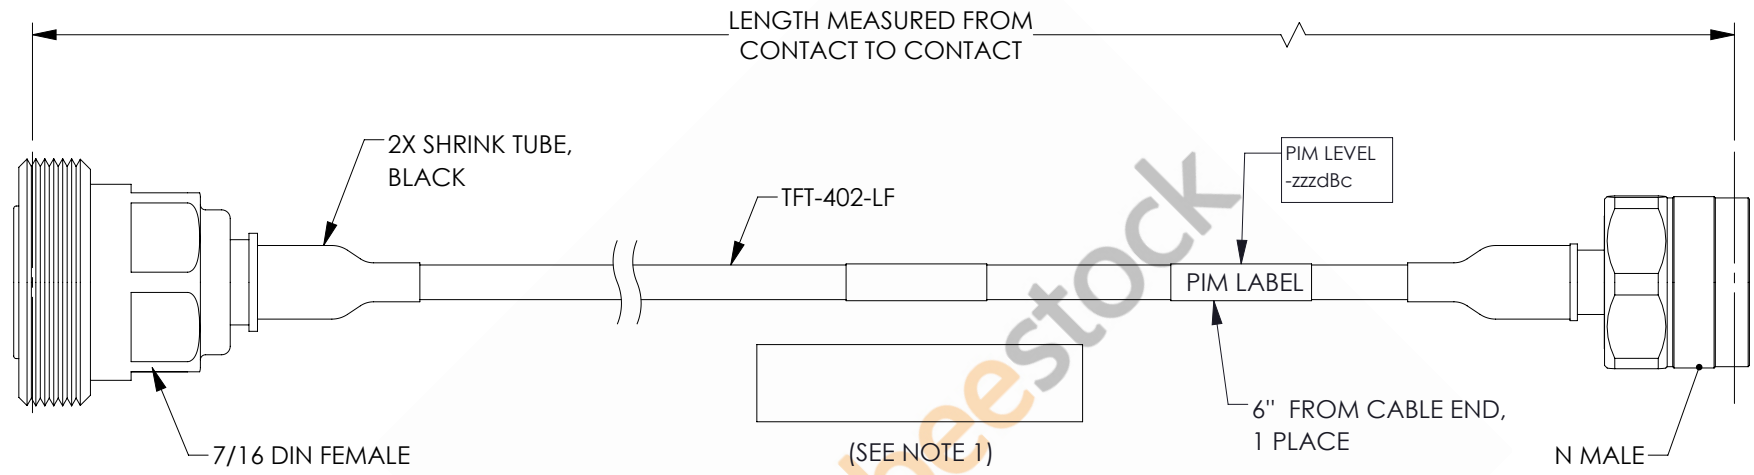

7/16 DIN Female to N Male Low PIM Cable 36 Inch Length Using TFT-402-LF Coax Using Times Microwave Components

REVISIONS			
REV.	DESCRIPTION	DATE	APPROVED
A	INITIAL RELEASE	06/04/2021	AGANWANI

NOTES:

1. CABLES 84" AND UNDER HAVE 1 LABEL CENTERED. CABLES OVER 84" HAVE 2 LABELS, ONE AT EACH END 12.0" FROM THE FRONT OF THE CONNECTOR.