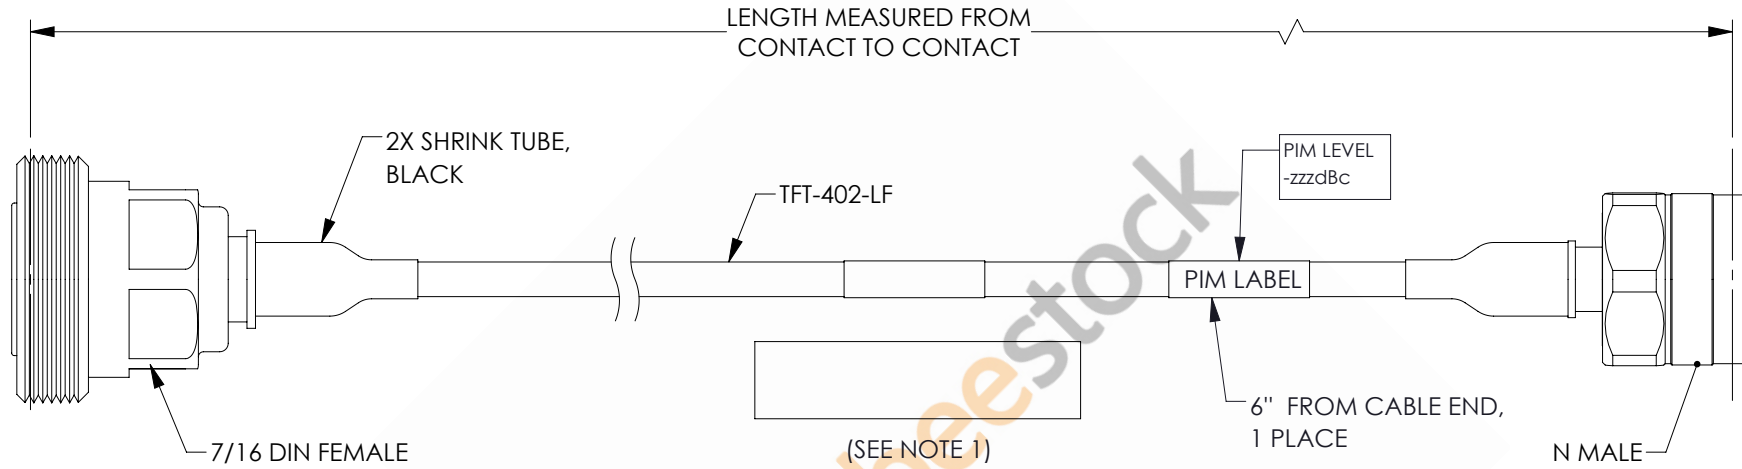

7/16 DIN Female to N Male Low PIM Cable 48 Inch Length Using TFT-402-LF Coax Using Times Microwave Components

REVISIONS			
REV.	DESCRIPTION	DATE	APPROVED
A	INITIAL RELEASE	06/04/2021	AGANWANI

NOTES:

- CABLES 84" AND UNDER HAVE 1 LABEL CENTERED. CABLES OVER 84" HAVE 2 LABELS, ONE AT EACH END 12.0" FROM THE FRONT OF THE CONNECTOR.

THESE COMMODITIES, TECHNOLOGY OR SOFTWARE WERE EXPORTED FROM THE UNITED STATES IN ACCORDANCE WITH THE EXPORT ADMINISTRATION REGULATIONS. DIVERSION CONTRARY TO U.S. LAW PROHIBITED.

UNLESS OTHERWISE SPECIFIED LEADING DIMENSIONS ARE INCHES DIMENSIONS IN [] ARE MILLIMETERS