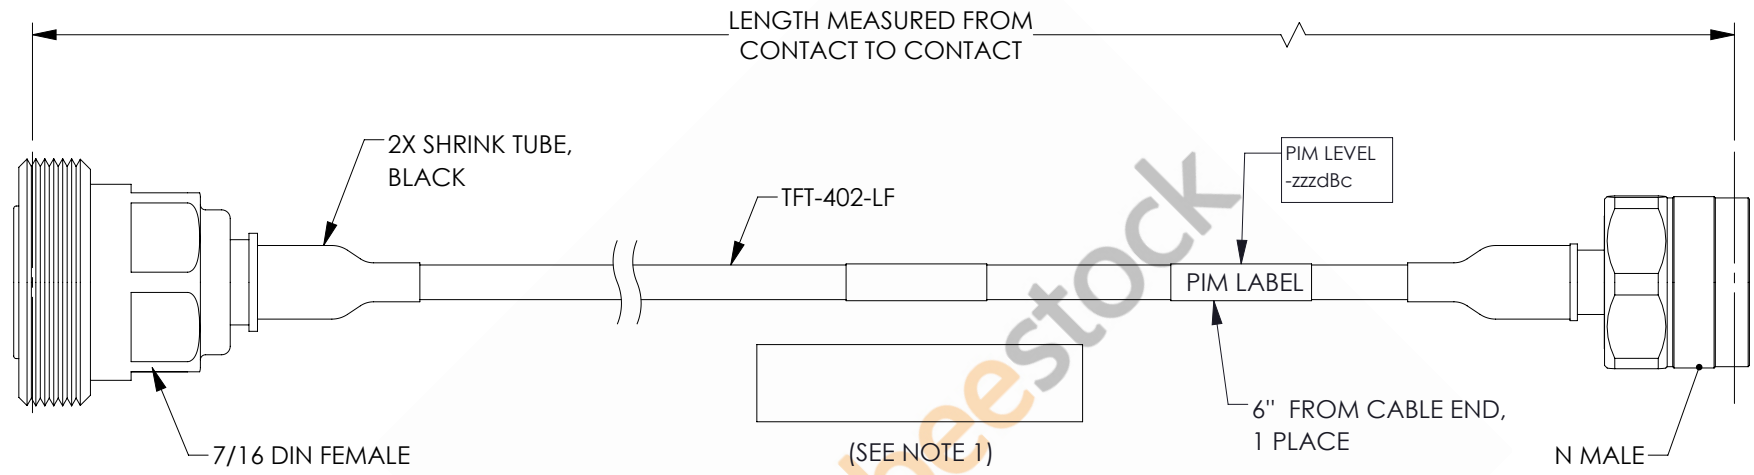

7/16 DIN Female to N Male Low PIM Cable 60 Inch Length Using TFT-402-LF Coax Using Times Microwave Components

| REVISIONS | | | |
|-----------|-----------------|------------|----------|
| REV. | DESCRIPTION | DATE | APPROVED |
| A | INITIAL RELEASE | 06/04/2021 | AGANWANI |

NOTES:

- CABLES 84" AND UNDER HAVE 1 LABEL CENTERED. CABLES OVER 84" HAVE 2 LABELS, ONE AT EACH END 12.0" FROM THE FRONT OF THE CONNECTOR.

THESE COMMODITIES, TECHNOLOGY OR SOFTWARE WERE EXPORTED FROM THE UNITED STATES IN ACCORDANCE WITH THE EXPORT ADMINISTRATION REGULATIONS. DIVERSION CONTRARY TO U.S. LAW PROHIBITED.