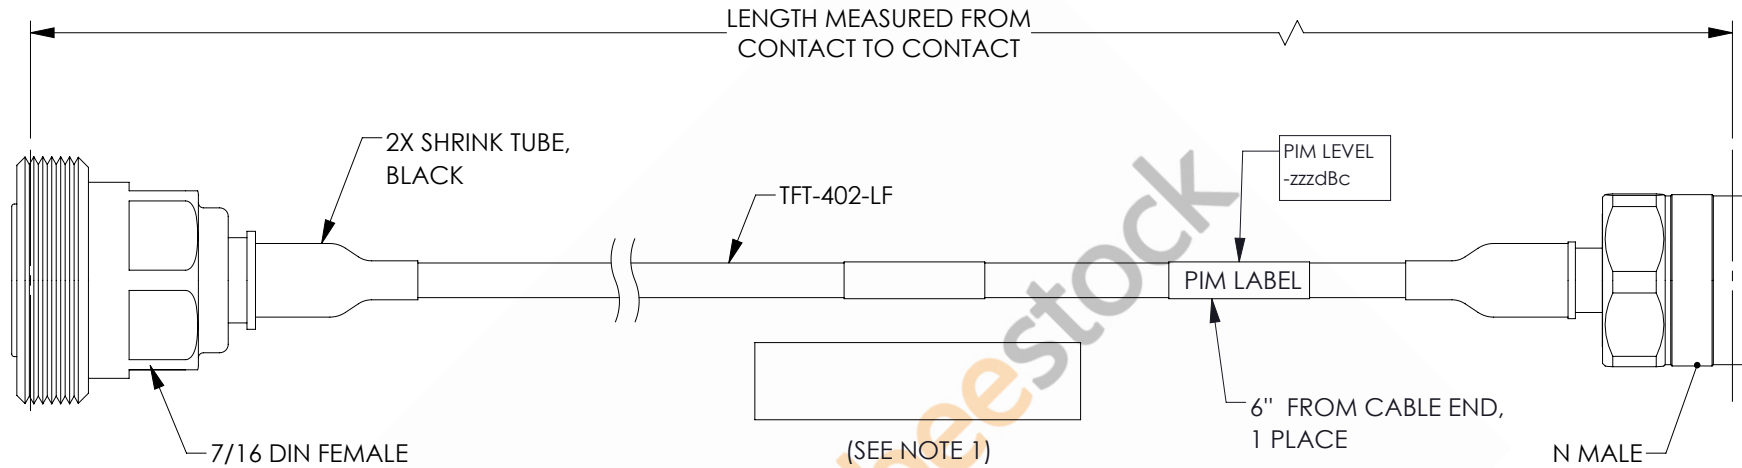

7/16 DIN Female to N Male Low PIM Cable 50 CM Length Using TFT-402-LF Coax Using Times Microwave Components

REVISIONS			
REV.	DESCRIPTION	DATE	APPROVED
A	INITIAL RELEASE	06/04/2021	AGANWANI

NOTES:

1. CABLES 84" AND UNDER HAVE 1 LABEL CENTERED. CABLES OVER 84" HAVE 2 LABELS, ONE AT EACH END 12.0" FROM THE FRONT OF THE CONNECTOR.

THESE COMMODITIES, TECHNOLOGY OR SOFTWARE WERE EXPORTED FROM THE UNITED STATES IN ACCORDANCE WITH THE EXPORT ADMINISTRATION REGULATIONS. DIVERSION CONTRARY TO U.S. LAW PROHIBITED.

UNLESS OTHERWISE SPECIFIED LEADING DIMENSIONS ARE INCHES DIMENSIONS IN [] ARE MILLIMETERS