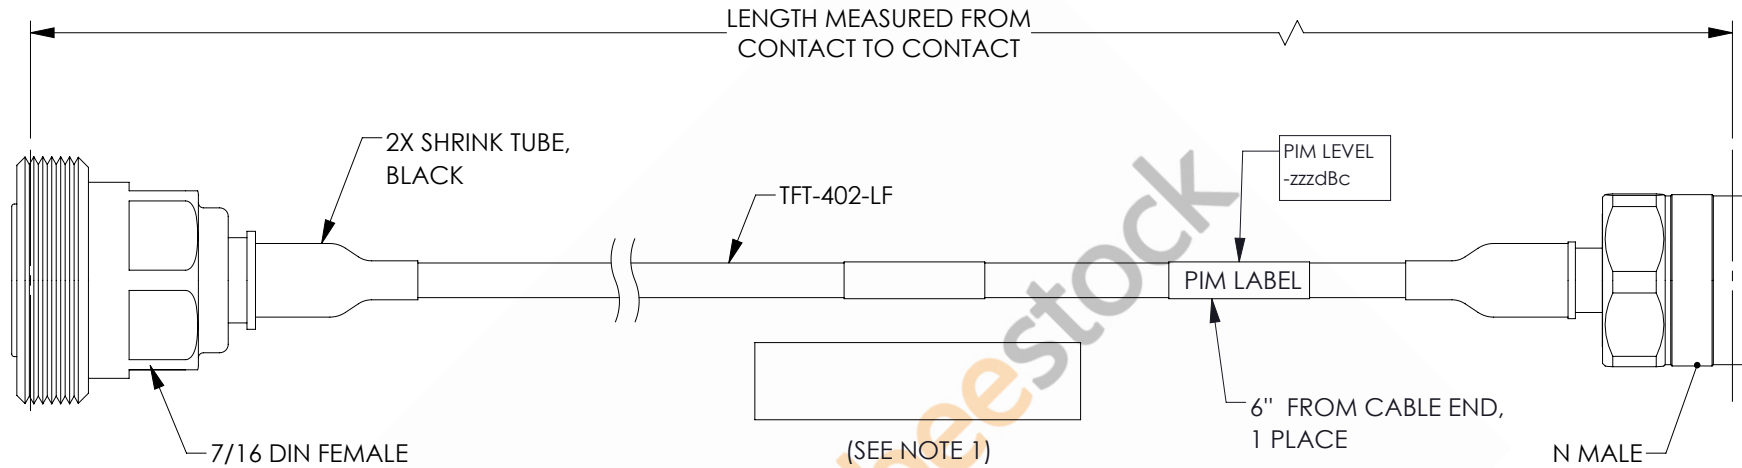

7/16 DIN Female to N Male Low PIM Cable 100 CM Length Using TFT-402-LF Coax Using Times Microwave Components

REVISIONS			
REV.	DESCRIPTION	DATE	APPROVED
A	INITIAL RELEASE	06/04/2021	AGANWANI

NOTES:

- CABLES 84" AND UNDER HAVE 1 LABEL CENTERED. CABLES OVER 84" HAVE 2 LABELS, ONE AT EACH END 12.0" FROM THE FRONT OF THE CONNECTOR.

THESE COMMODITIES, TECHNOLOGY OR SOFTWARE WERE EXPORTED FROM THE UNITED STATES IN ACCORDANCE WITH THE EXPORT ADMINISTRATION REGULATIONS. DIVERSION CONTRARY TO U.S. LAW PROHIBITED.

UNLESS OTHERWISE SPECIFIED LEADING DIMENSIONS ARE INCHES DIMENSIONS IN [] ARE MILLIMETERS