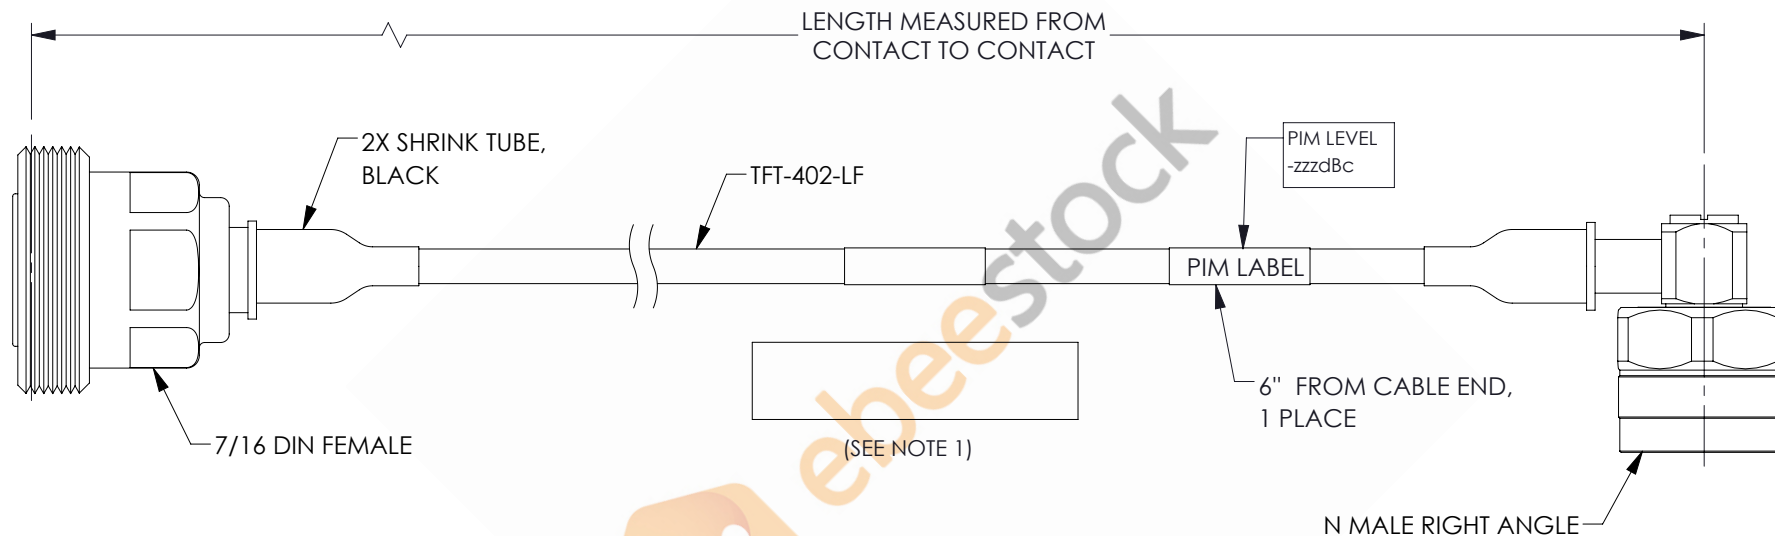

7/16 DIN Female to N Male Right Angle Low PIM Cable 12 Inch Length Using TFT-402-LF Coax Using Times Microwave Components

REVISIONS			
REV.	DESCRIPTION	DATE	APPROVED
A	INITIAL RELEASE	06/04/2021	AGANWANI

NOTES:

1. CABLES 84" AND UNDER HAVE 1 LABEL CENTERED. CABLES OVER 84" HAVE 2 LABELS, ONE AT EACH END 12.0" FROM THE FRONT OF THE CONNECTOR.

THESE COMMODITIES, TECHNOLOGY OR SOFTWARE WERE EXPORTED FROM THE UNITED STATES IN ACCORDANCE WITH THE EXPORT ADMINISTRATION REGULATIONS. DIVERSION CONTRARY TO U.S. LAW PROHIBITED.

UNLESS OTHERWISE SPECIFIED LEADING DIMENSIONS ARE INCHES DIMENSIONS IN [] ARE MILLIMETERS

TOLERANCES:

	FRACTIONS
.X = ±.2 [5.08]	± 1/32
.XX = ±.02 [.51]	± 1/32
.XXX = ±.005 [.13]	ANGLES ± 1°

CABLE LENGTH (L) TOLERANCES:

L ≤ 12 [305]	= +1 [25] / -0
12 [305] < L ≤ 60 [1524]	= +2 [51] / -0
60 [1524] < L ≤ 120 [3048]	= +4 [102] / -0
120 [3048] < L ≤ 300 [7620]	= +6 [152] / -0
300 [7620] < L	= +5%L / -0

ALL DIMENSIONS SHOWN ARE FOR REFERENCE ONLY.