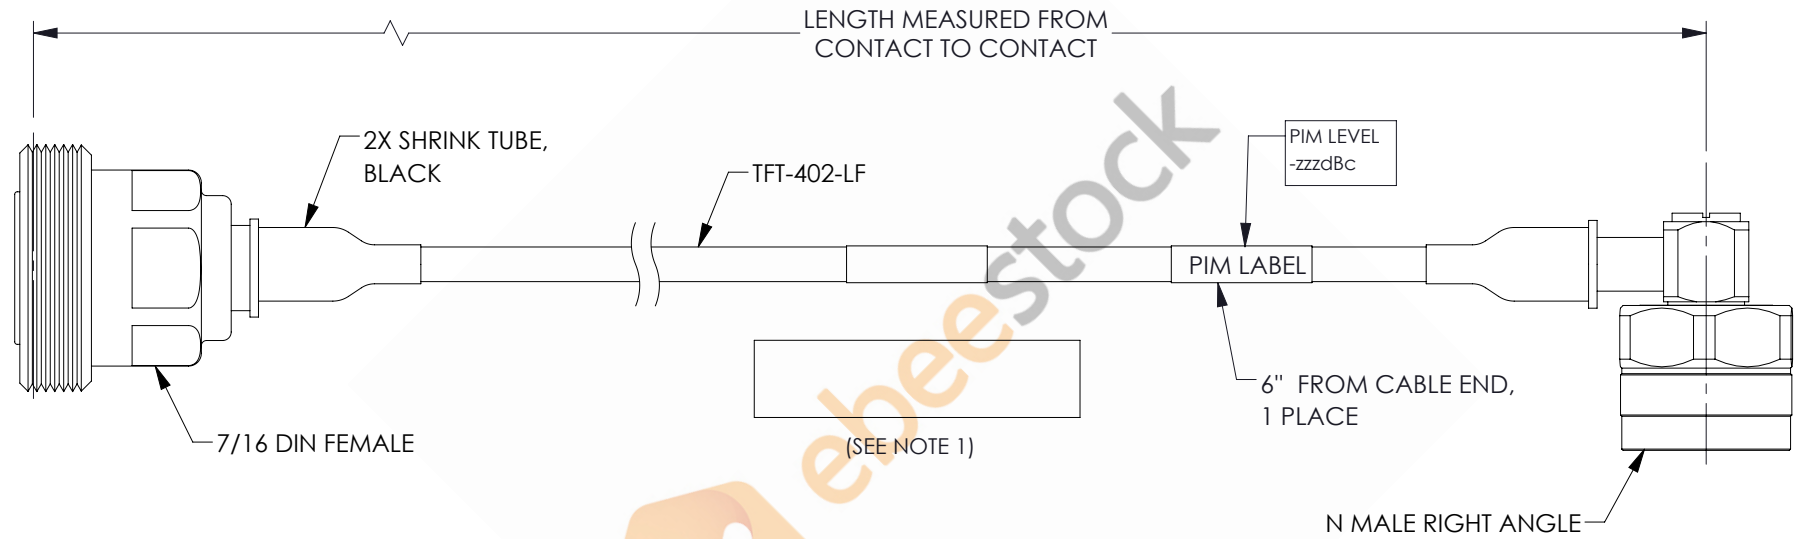

7/16 DIN Female to N Male Right Angle Low PIM Cable 24 Inch Length Using TFT-402-LF Coax Using Times Microwave Components

REVISIONS			
REV.	DESCRIPTION	DATE	APPROVED
A	INITIAL RELEASE	06/04/2021	AGANWANI

NOTES:

1. CABLES 84" AND UNDER HAVE 1 LABEL CENTERED. CABLES OVER 84" HAVE 2 LABELS, ONE AT EACH END 12.0" FROM THE FRONT OF THE CONNECTOR.

THESE COMMODITIES, TECHNOLOGY OR SOFTWARE WERE EXPORTED FROM THE UNITED STATES IN ACCORDANCE WITH THE EXPORT ADMINISTRATION REGULATIONS. DIVERSION CONTRARY TO U.S. LAW PROHIBITED.

UNLESS OTHERWISE SPECIFIED LEADING DIMENSIONS ARE INCHES DIMENSIONS IN [] ARE MILLIMETERS

TOLERANCES:

.X = ±.2 [5.08]	FRACTIONS ± 1/32
.XX = ±.02 [.51]	ANGLES ± 1°
.XXX = ±.005 [.13]	

CABLE LENGTH (L) TOLERANCES: