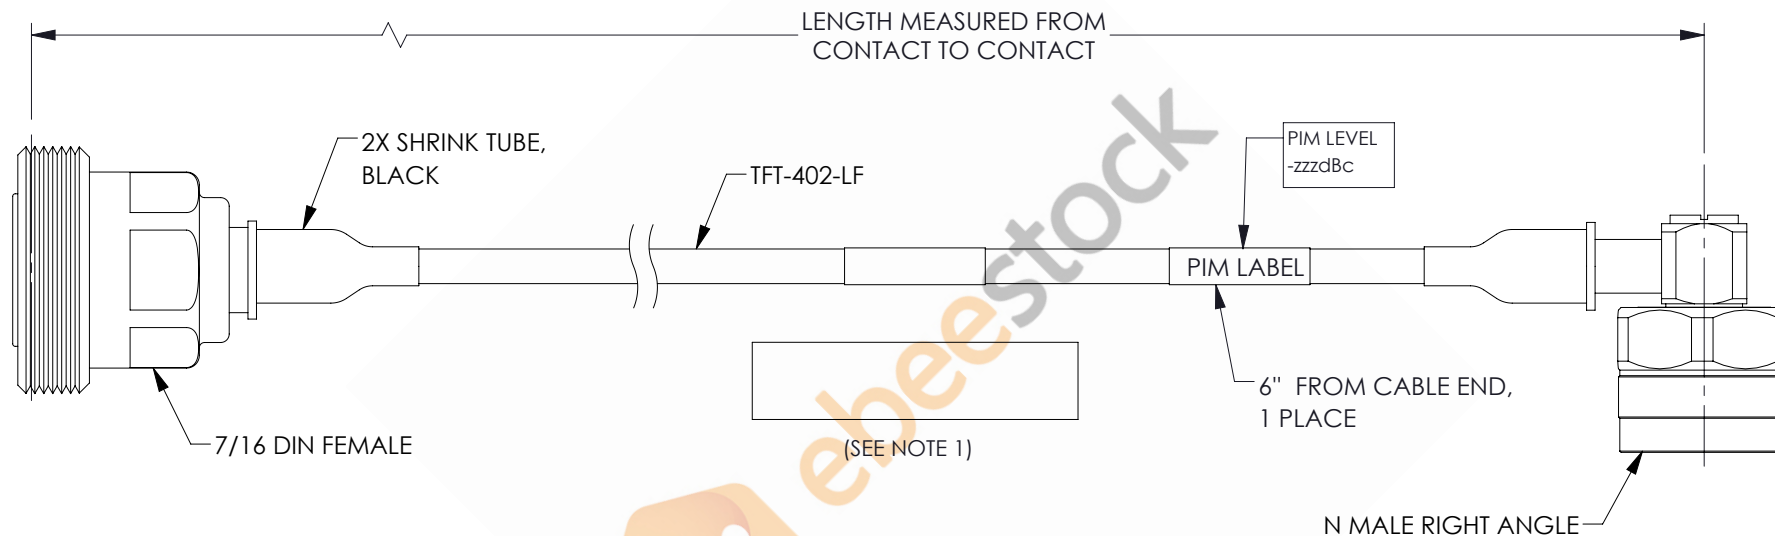

7/16 DIN Female to N Male Right Angle Low PIM Cable 36 Inch Length Using TFT-402-LF Coax Using Times Microwave Components

REVISIONS			
REV.	DESCRIPTION	DATE	APPROVED
A	INITIAL RELEASE	06/04/2021	AGANWANI

NOTES:

1. CABLES 84" AND UNDER HAVE 1 LABEL CENTERED. CABLES OVER 84" HAVE 2 LABELS, ONE AT EACH END 12.0" FROM THE FRONT OF THE CONNECTOR.

THESE COMMODITIES, TECHNOLOGY OR SOFTWARE WERE EXPORTED FROM THE UNITED STATES IN ACCORDANCE WITH THE EXPORT ADMINISTRATION REGULATIONS. DIVERSION CONTRARY TO U.S. LAW PROHIBITED.

UNLESS OTHERWISE SPECIFIED LEADING DIMENSIONS ARE INCHES DIMENSIONS IN [] ARE MILLIMETERS

TOLERANCES:

.X = ±.2 [5.08]	FRACTIONS ± 1/32
.XX = ±.02 [.51]	ANGLES ± 1°
.XXX = ±.005 [.13]	
CABLE LENGTH (L) TOLERANCES:	
L ≤ 12 [305]	= +1 [25] / -0
12 [305] < L ≤ 60 [1524]	= +2 [51] / -0
60 [1524] < L ≤ 120 [3048]	= +4 [102] / -0
120 [3048] < L ≤ 300 [7620]	= +6 [152] / -0
300 [7620] < L	= +5%L / -0