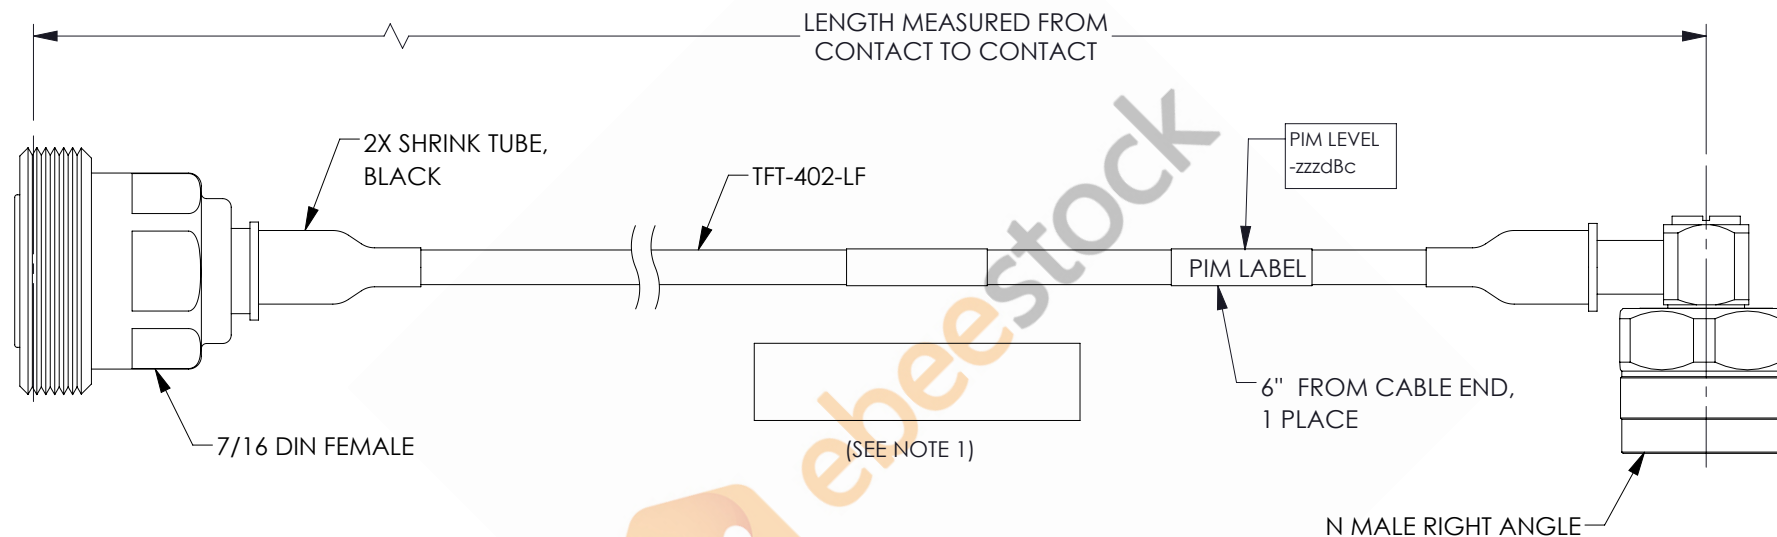

7/16 DIN Female to N Male Right Angle Low PIM Cable 48 Inch Length Using TFT-402-LF Coax Using Times Microwave Components

REVISIONS			
REV.	DESCRIPTION	DATE	APPROVED
A	INITIAL RELEASE	06/04/2021	AGANWANI

NOTES:

1. CABLES 84" AND UNDER HAVE 1 LABEL CENTERED. CABLES OVER 84" HAVE 2 LABELS, ONE AT EACH END 12.0" FROM THE FRONT OF THE CONNECTOR.

THESE COMMODITIES, TECHNOLOGY OR SOFTWARE WERE EXPORTED FROM THE UNITED STATES IN ACCORDANCE WITH THE EXPORT ADMINISTRATION REGULATIONS. DIVERSION CONTRARY TO U.S. LAW PROHIBITED.

UNLESS OTHERWISE SPECIFIED LEADING DIMENSIONS ARE INCHES DIMENSIONS IN [] ARE MILLIMETERS

TOLERANCES:

	FRACTIONS
.X = ±.2 [5.08]	± 1/32
.XX = ±.02 [.51]	± 1/32
.XXX = ±.005 [.13]	± 1/32
ANGLES ± 1°	
CABLE LENGTH (L) TOLERANCES:	
L ≤ 12 [305]	± 1 [25] / -0
12 [305] < L ≤ 60 [1524]	± 2 [51] / -0
60 [1524] < L ≤ 120 [3048]	± 4 [102] / -0
120 [3048] < L ≤ 300 [7620]	± 6 [152] / -0
300 [7620] < L	± 5%L / -0