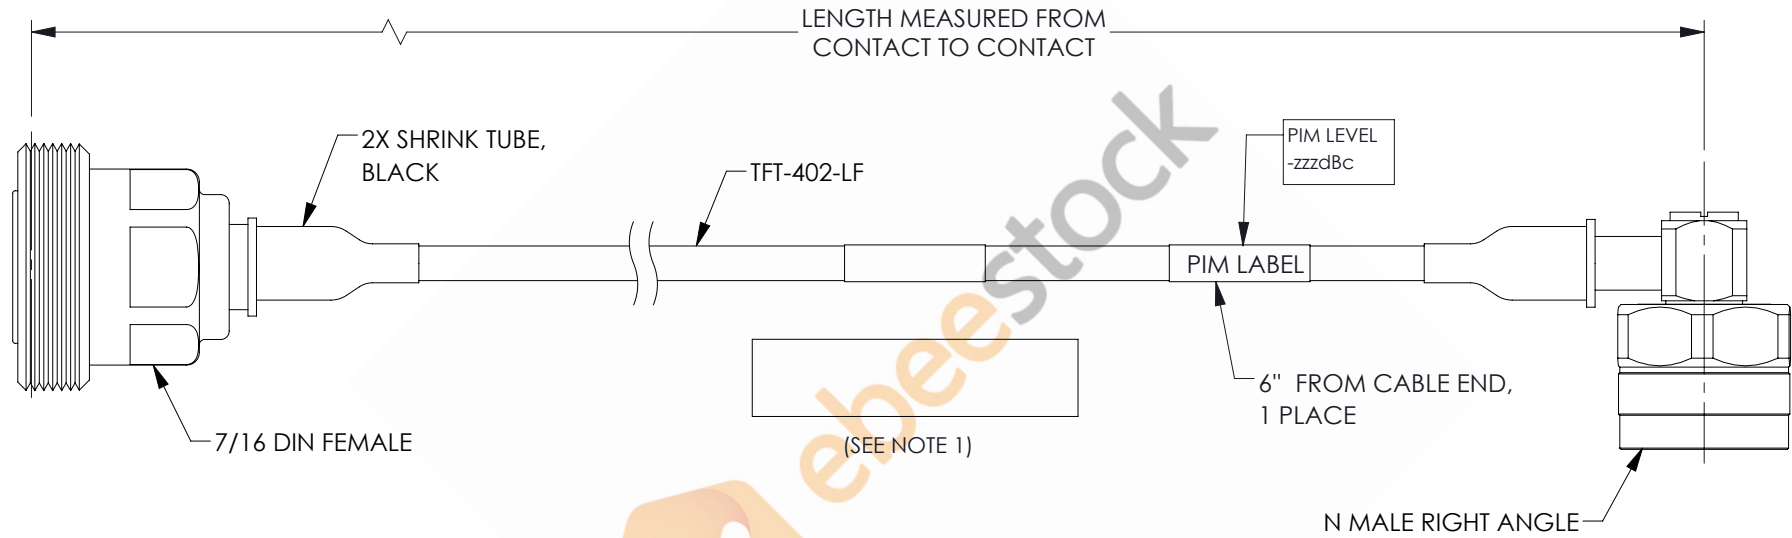

7/16 DIN Female to N Male Right Angle Low PIM Cable 60 Inch Length Using TFT-402-LF Coax Using Times Microwave Components

REVISIONS			
REV.	DESCRIPTION	DATE	APPROVED
A	INITIAL RELEASE	06/04/2021	AGANWANI

NOTES:

1. CABLES 84" AND UNDER HAVE 1 LABEL CENTERED. CABLES OVER 84" HAVE 2 LABELS, ONE AT EACH END 12.0" FROM THE FRONT OF THE CONNECTOR.

THESE COMMODITIES, TECHNOLOGY OR SOFTWARE WERE EXPORTED FROM THE UNITED STATES IN ACCORDANCE WITH THE EXPORT ADMINISTRATION REGULATIONS. DIVERSION CONTRARY TO U.S. LAW PROHIBITED.

UNLESS OTHERWISE SPECIFIED LEADING DIMENSIONS ARE INCHES DIMENSIONS IN [] ARE MILLIMETERS

TOLERANCES:

	FRACTIONS
.X = ±.2 [5.08]	± 1/32
.XX = ±.02 [.51]	± 1/32
.XXX = ±.005 [.13]	ANGLES ± 1°

CABLE LENGTH (L) TOLERANCES: