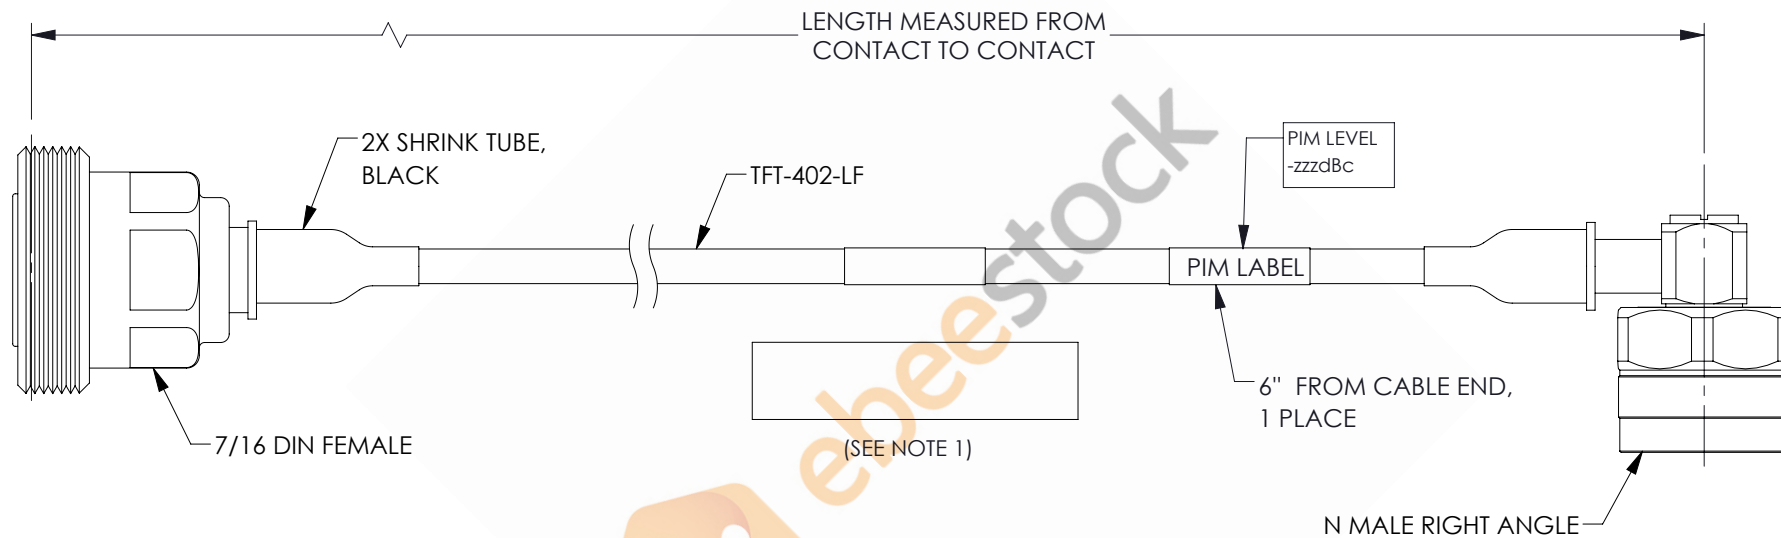

7/16 DIN Female to N Male Right Angle Low PIM Cable 50 CM Length Using TFT-402-LF Coax Using Times Microwave Components

REVISIONS			
REV.	DESCRIPTION	DATE	APPROVED
A	INITIAL RELEASE	06/04/2021	AGANWANI

NOTES:

1. CABLES 84" AND UNDER HAVE 1 LABEL CENTERED. CABLES OVER 84" HAVE 2 LABELS, ONE AT EACH END 12.0" FROM THE FRONT OF THE CONNECTOR.

THESE COMMODITIES, TECHNOLOGY OR SOFTWARE WERE EXPORTED FROM THE UNITED STATES IN ACCORDANCE WITH THE EXPORT ADMINISTRATION REGULATIONS. DIVERSION CONTRARY TO U.S. LAW PROHIBITED.

UNLESS OTHERWISE SPECIFIED LEADING DIMENSIONS ARE INCHES DIMENSIONS IN [] ARE MILLIMETERS

TOLERANCES:

	FRACTIONS
.X = ±.2 [5.08]	± 1/32
.XX = ±.02 [.51]	± 1/32
.XXX = ±.005 [.13]	ANGLES ± 1°

CABLE LENGTH (L) TOLERANCES:

L ≤ 12 [305]	= +1 [25] / -0
12 [305] < L ≤ 60 [1524]	= +2 [51] / -0
60 [1524] < L ≤ 120 [3048]	= +4 [102] / -0
120 [3048] < L ≤ 300 [7620]	= +6 [152] / -0
300 [7620] < L	= +5%L / -0

ALL DIMENSIONS SHOWN ARE FOR REFERENCE ONLY.