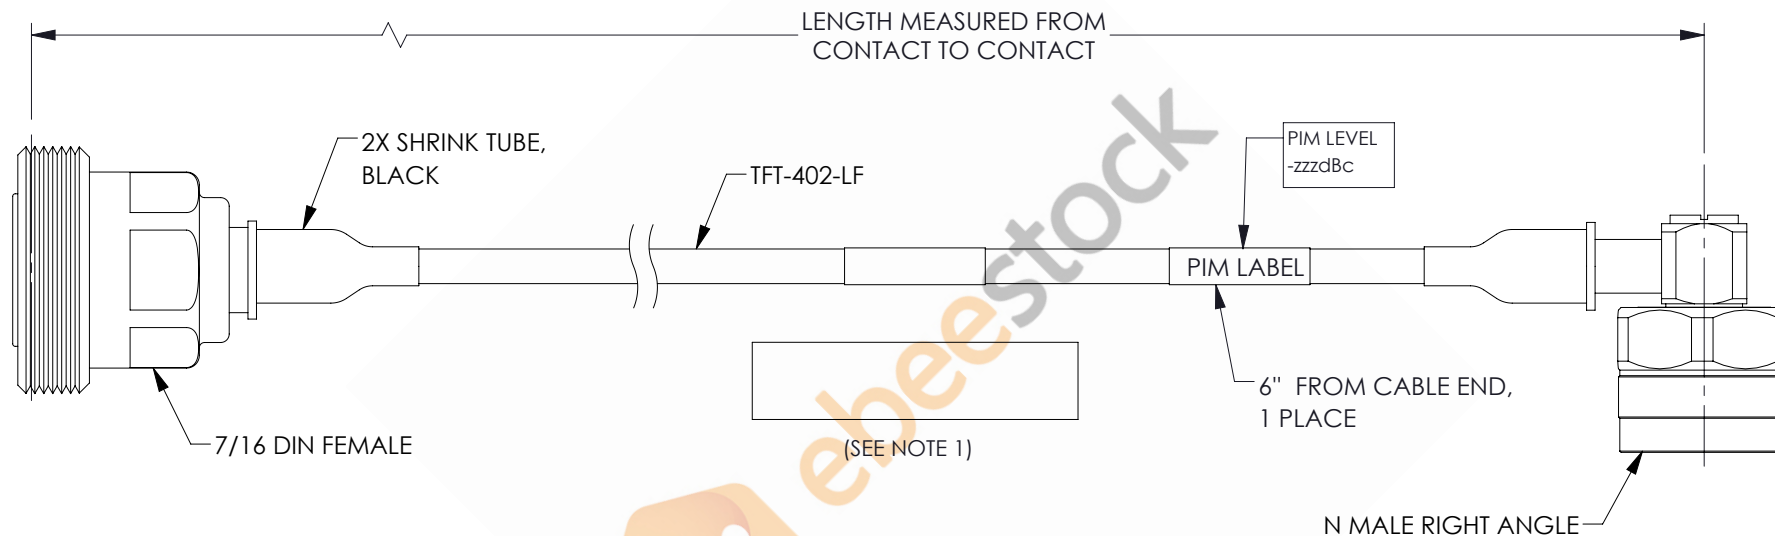

7/16 DIN Female to N Male Right Angle Low PIM Cable 150 CM Length Using TFT-402-LF Coax Using Times Microwave Components

REVISIONS			
REV.	DESCRIPTION	DATE	APPROVED
A	INITIAL RELEASE	06/04/2021	AGANWANI

NOTES:

1. CABLES 84" AND UNDER HAVE 1 LABEL CENTERED. CABLES OVER 84" HAVE 2 LABELS, ONE AT EACH END 12.0" FROM THE FRONT OF THE CONNECTOR.

THESE COMMODITIES, TECHNOLOGY OR SOFTWARE WERE EXPORTED FROM THE UNITED STATES IN ACCORDANCE WITH THE EXPORT ADMINISTRATION REGULATIONS. DIVERSION CONTRARY TO U.S. LAW PROHIBITED.

UNLESS OTHERWISE SPECIFIED LEADING DIMENSIONS ARE INCHES DIMENSIONS IN [] ARE MILLIMETERS

TOLERANCES:

.X = ±.2 [5.08]	FRACTIONS ± 1/32
.XX = ±.02 [.51]	ANGLES ± 1°
.XXX = ±.005 [.13]	

CABLE LENGTH (L) TOLERANCES:

L ≤ 12 [305]	= +1 [25] / -0
12 [305] < L ≤ 60 [1524]	= +2 [51] / -0
60 [1524] < L ≤ 120 [3048]	= +4 [102] / -0
120 [3048] < L ≤ 300 [7620]	= +6 [152] / -0
300 [7620] < L	= +5%L / -0

ALL DIMENSIONS SHOWN ARE FOR REFERENCE ONLY.