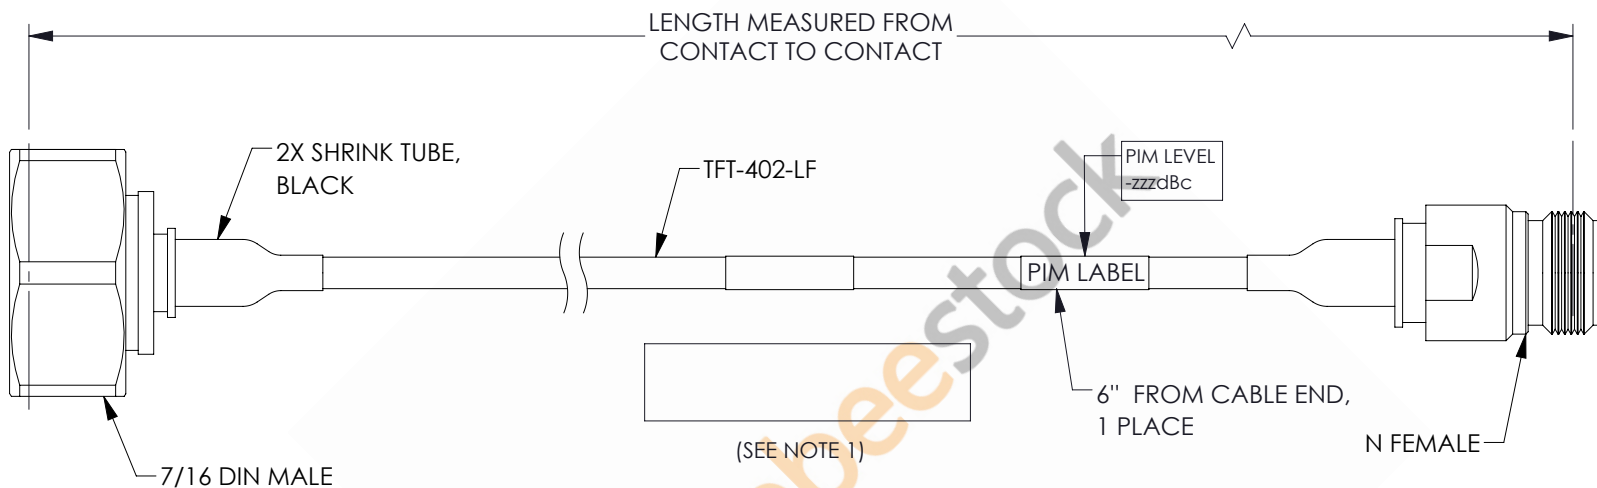

7/16 DIN Male to N Female Low PIM Cable 12 Inch Length Using TFT-402-LF Coax Using Times Microwave Components

REVISIONS			
REV.	DESCRIPTION	DATE	APPROVED
A	INITIAL RELEASE	06/04/2021	AGANWANI

NOTES:

- CABLES 84" AND UNDER HAVE 1 LABEL CENTERED. CABLES OVER 84" HAVE 2 LABELS, ONE AT EACH END 12.0" FROM THE FRONT OF THE CONNECTOR.