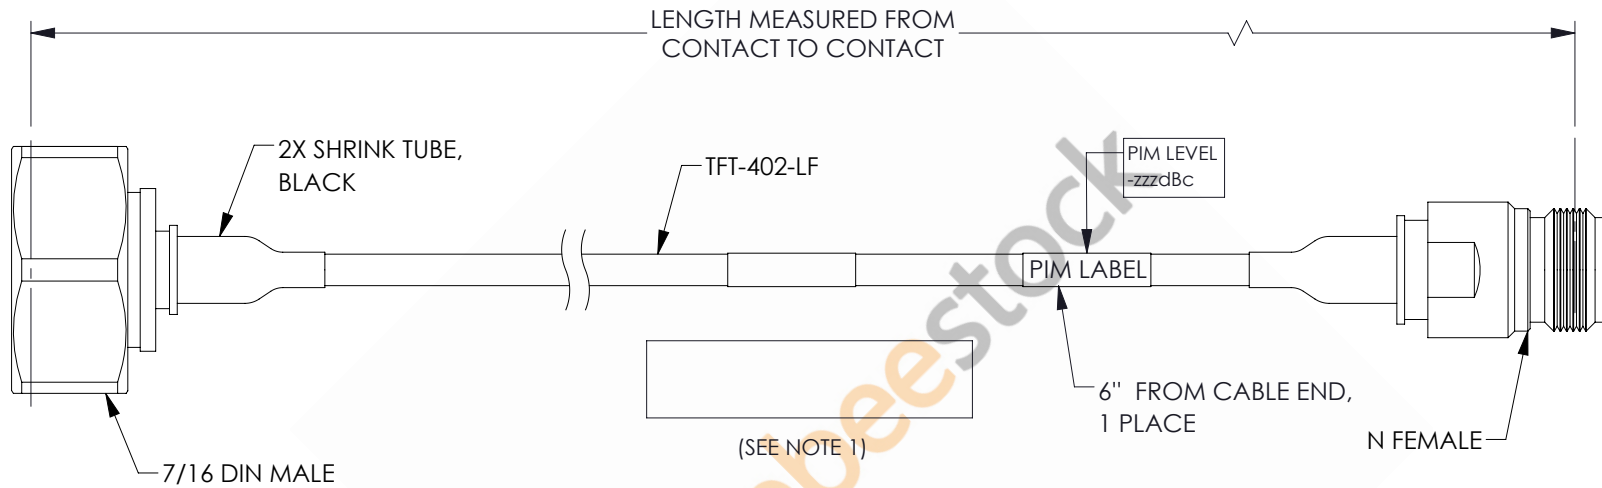

7/16 DIN Male to N Female Low PIM Cable 24 Inch Length Using TFT-402-LF Coax Using Times Microwave Components

REVISIONS			
REV.	DESCRIPTION	DATE	APPROVED
A	INITIAL RELEASE	06/04/2021	AGANWANI

NOTES:

- CABLES 84" AND UNDER HAVE 1 LABEL CENTERED. CABLES OVER 84" HAVE 2 LABELS, ONE AT EACH END 12.0" FROM THE FRONT OF THE CONNECTOR.

THESE COMMODITIES, TECHNOLOGY OR SOFTWARE WERE EXPORTED FROM THE UNITED STATES IN ACCORDANCE WITH THE EXPORT ADMINISTRATION REGULATIONS. DIVERSION CONTRARY TO U.S. LAW PROHIBITED.

UNLESS OTHERWISE SPECIFIED LEADING DIMENSIONS ARE INCHES DIMENSIONS IN [] ARE MILLIMETERS