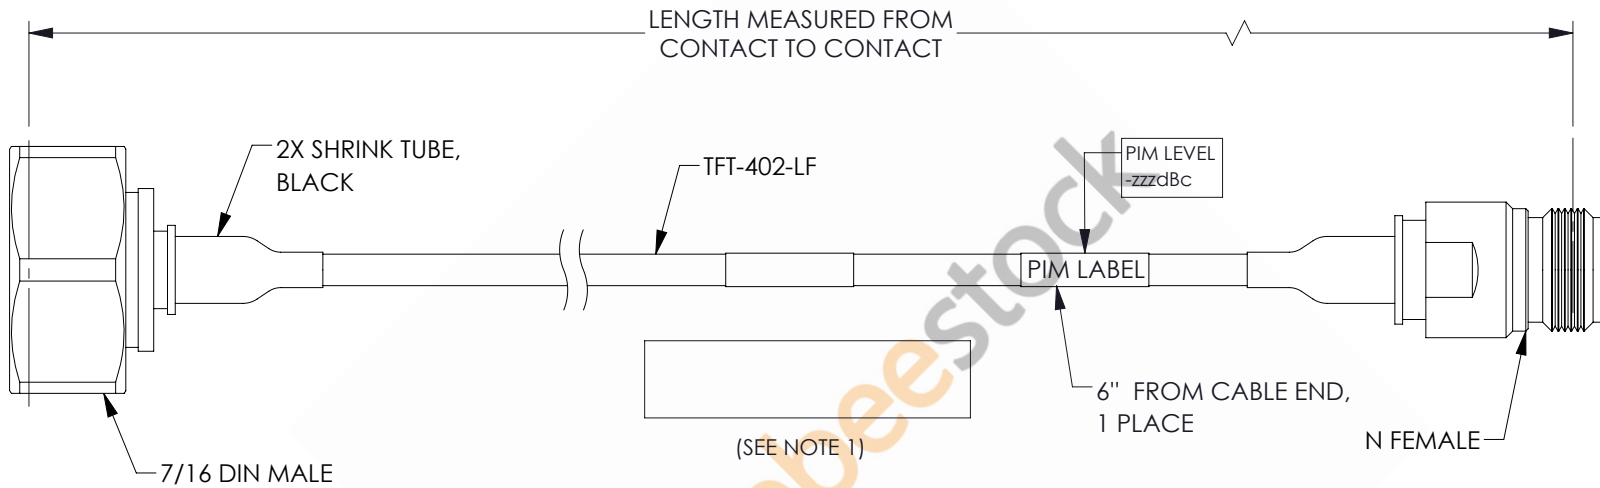

# 7/16 DIN Male to N Female Low PIM Cable 36 Inch Length Using TFT-402-LF Coax Using Times Microwave Components

REVISIONS			
REV.	DESCRIPTION	DATE	APPROVED
A	INITIAL RELEASE	06/04/2021	AGANWANI

## NOTES:

- CABLES 84" AND UNDER HAVE 1 LABEL CENTERED. CABLES OVER 84" HAVE 2 LABELS, ONE AT EACH END 12.0" FROM THE FRONT OF THE CONNECTOR.

THESE COMMODITIES, TECHNOLOGY OR SOFTWARE WERE EXPORTED FROM THE UNITED STATES IN ACCORDANCE WITH THE EXPORT ADMINISTRATION REGULATIONS. DIVERSION CONTRARY TO U.S. LAW PROHIBITED.