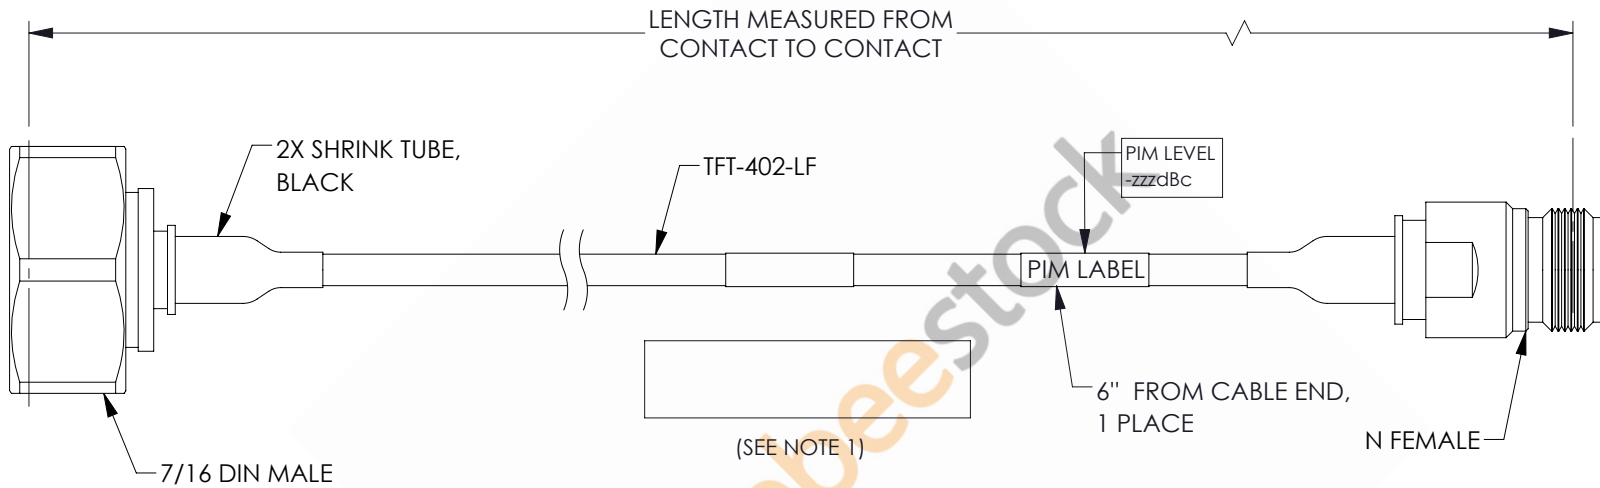

7/16 DIN Male to N Female Low PIM Cable 48 Inch Length Using TFT-402-LF Coax Using Times Microwave Components

REVISIONS			
REV.	DESCRIPTION	DATE	APPROVED
A	INITIAL RELEASE	06/04/2021	AGANWANI

NOTES:

- CABLES 84" AND UNDER HAVE 1 LABEL CENTERED. CABLES OVER 84" HAVE 2 LABELS, ONE AT EACH END 12.0" FROM THE FRONT OF THE CONNECTOR.

THESE COMMODITIES, TECHNOLOGY OR SOFTWARE WERE EXPORTED FROM THE UNITED STATES IN ACCORDANCE WITH THE EXPORT ADMINISTRATION REGULATIONS. DIVERSION CONTRARY TO U.S. LAW PROHIBITED.

UNLESS OTHERWISE SPECIFIED LEADING DIMENSIONS ARE INCHES DIMENSIONS IN [] ARE MILLIMETERS