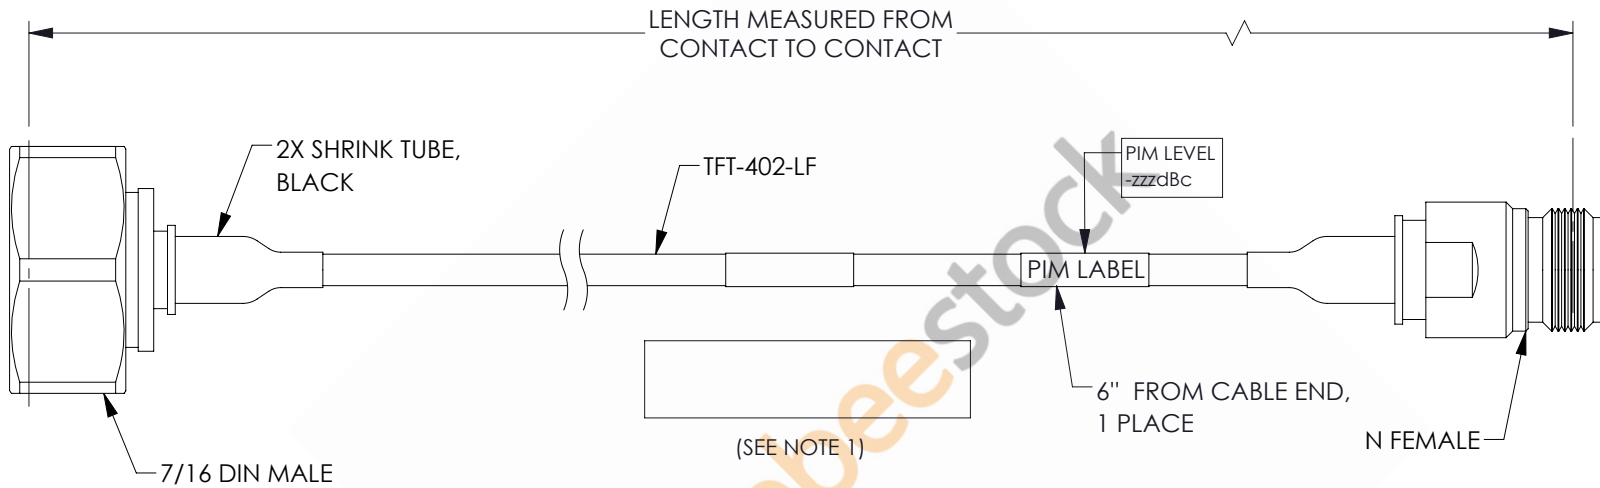

7/16 DIN Male to N Female Low PIM Cable 60 Inch Length Using TFT-402-LF Coax Using Times Microwave Components

| REVISIONS | | | |
|-----------|-----------------|------------|----------|
| REV. | DESCRIPTION | DATE | APPROVED |
| A | INITIAL RELEASE | 06/04/2021 | AGANWANI |

NOTES:

- CABLES 84" AND UNDER HAVE 1 LABEL CENTERED. CABLES OVER 84" HAVE 2 LABELS, ONE AT EACH END 12.0" FROM THE FRONT OF THE CONNECTOR.

THESE COMMODITIES, TECHNOLOGY OR SOFTWARE WERE EXPORTED FROM THE UNITED STATES IN ACCORDANCE WITH THE EXPORT ADMINISTRATION REGULATIONS. DIVERSION CONTRARY TO U.S. LAW PROHIBITED.