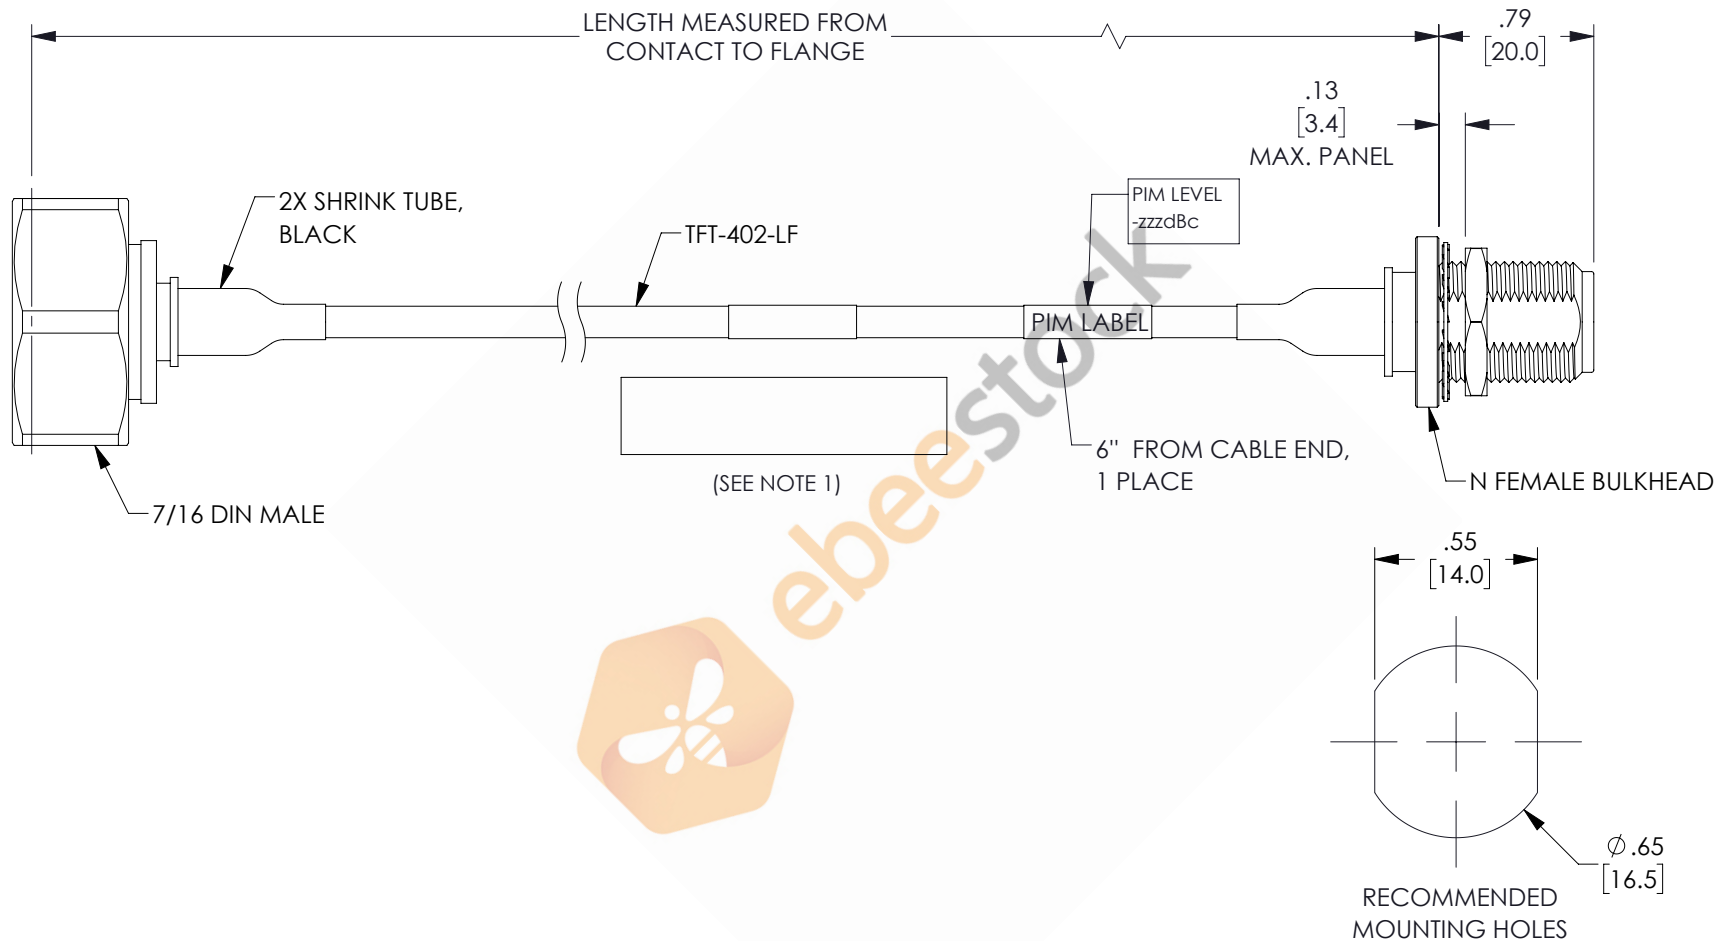

# 7/16 DIN Male to N Female Bulkhead Low PIM Cable 12 Inch Length Using TFT-402-LF Coax Using Times Microwave Components

REVISIONS			
REV.	DESCRIPTION	DATE	APPROVED
A	INITIAL RELEASE	06/04/2021	AGANWANI

## NOTES:

1. CABLES 84" AND UNDER HAVE 1 LABEL CENTERED. CABLES OVER 84" HAVE 2 LABELS, ONE AT EACH END 12.0" FROM THE FRONT OF THE CONNECTOR.

THESE COMMODITIES, TECHNOLOGY OR SOFTWARE WERE EXPORTED FROM THE UNITED STATES IN ACCORDANCE WITH THE EXPORT ADMINISTRATION REGULATIONS. DIVERSION CONTRARY TO U.S. LAW PROHIBITED.

UNLESS OTHERWISE SPECIFIED  
LEADING DIMENSIONS ARE INCHES  
DIMENSIONS IN [ ] ARE MILLIMETERS

### THIRD-ANGLE PROJECTION

THE INFORMATION AND  
DESIGN IN THIS DOCUMENT  
IS THE PROPERTY OF  
EBEESTOCK CORPORATION  
ALL RIGHTS RESERVED.

SHEET 1 OF 1

SCALE N/A

SIZE	CAGE CODE	DRAWN BY	ITEM NO.	REV
A	53919	MVEERAPPAN	ET16796	A