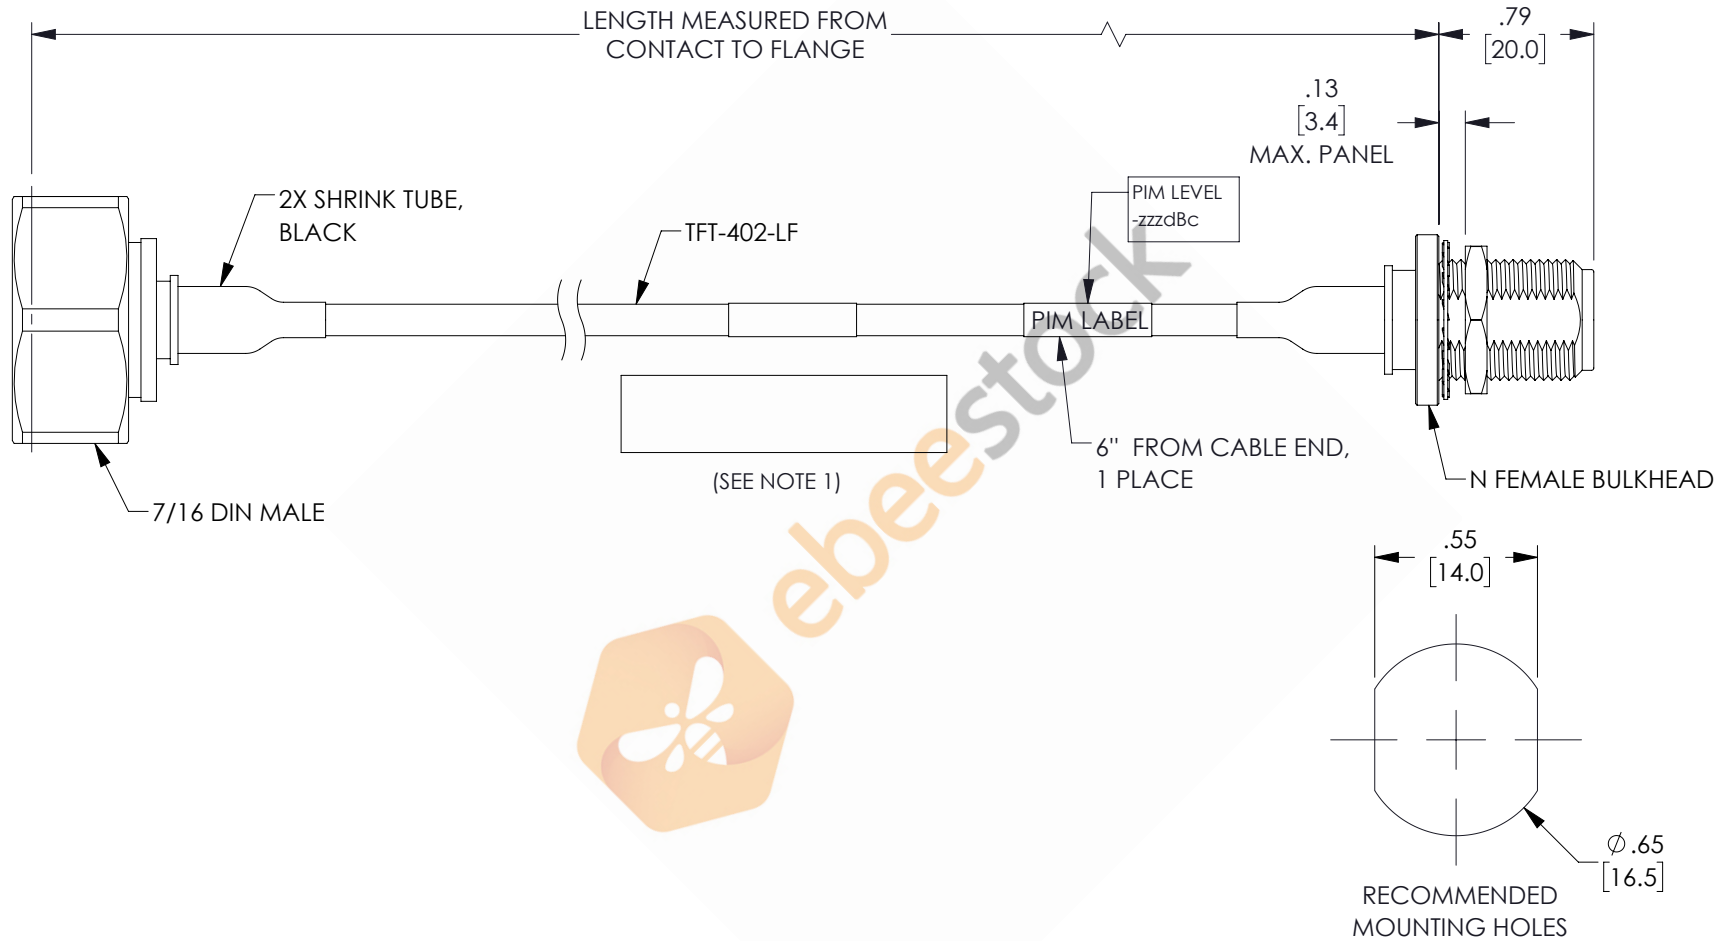

# 7/16 DIN Male to N Female Bulkhead Low PIM Cable 24 Inch Length Using TFT-402-LF Coax Using Times Microwave Components

REVISIONS			
REV.	DESCRIPTION	DATE	APPROVED
A	INITIAL RELEASE	06/04/2021	AGANWANI

## NOTES:

- CABLES 84" AND UNDER HAVE 1 LABEL CENTERED. CABLES OVER 84" HAVE 2 LABELS, ONE AT EACH END 12.0" FROM THE FRONT OF THE CONNECTOR.

THESE COMMODITIES, TECHNOLOGY OR SOFTWARE WERE EXPORTED FROM THE UNITED STATES IN ACCORDANCE WITH THE EXPORT ADMINISTRATION REGULATIONS. DIVERSION CONTRARY TO U.S. LAW PROHIBITED.

UNLESS OTHERWISE SPECIFIED  
LEADING DIMENSIONS ARE INCHES  
DIMENSIONS IN [ ] ARE MILLIMETERS