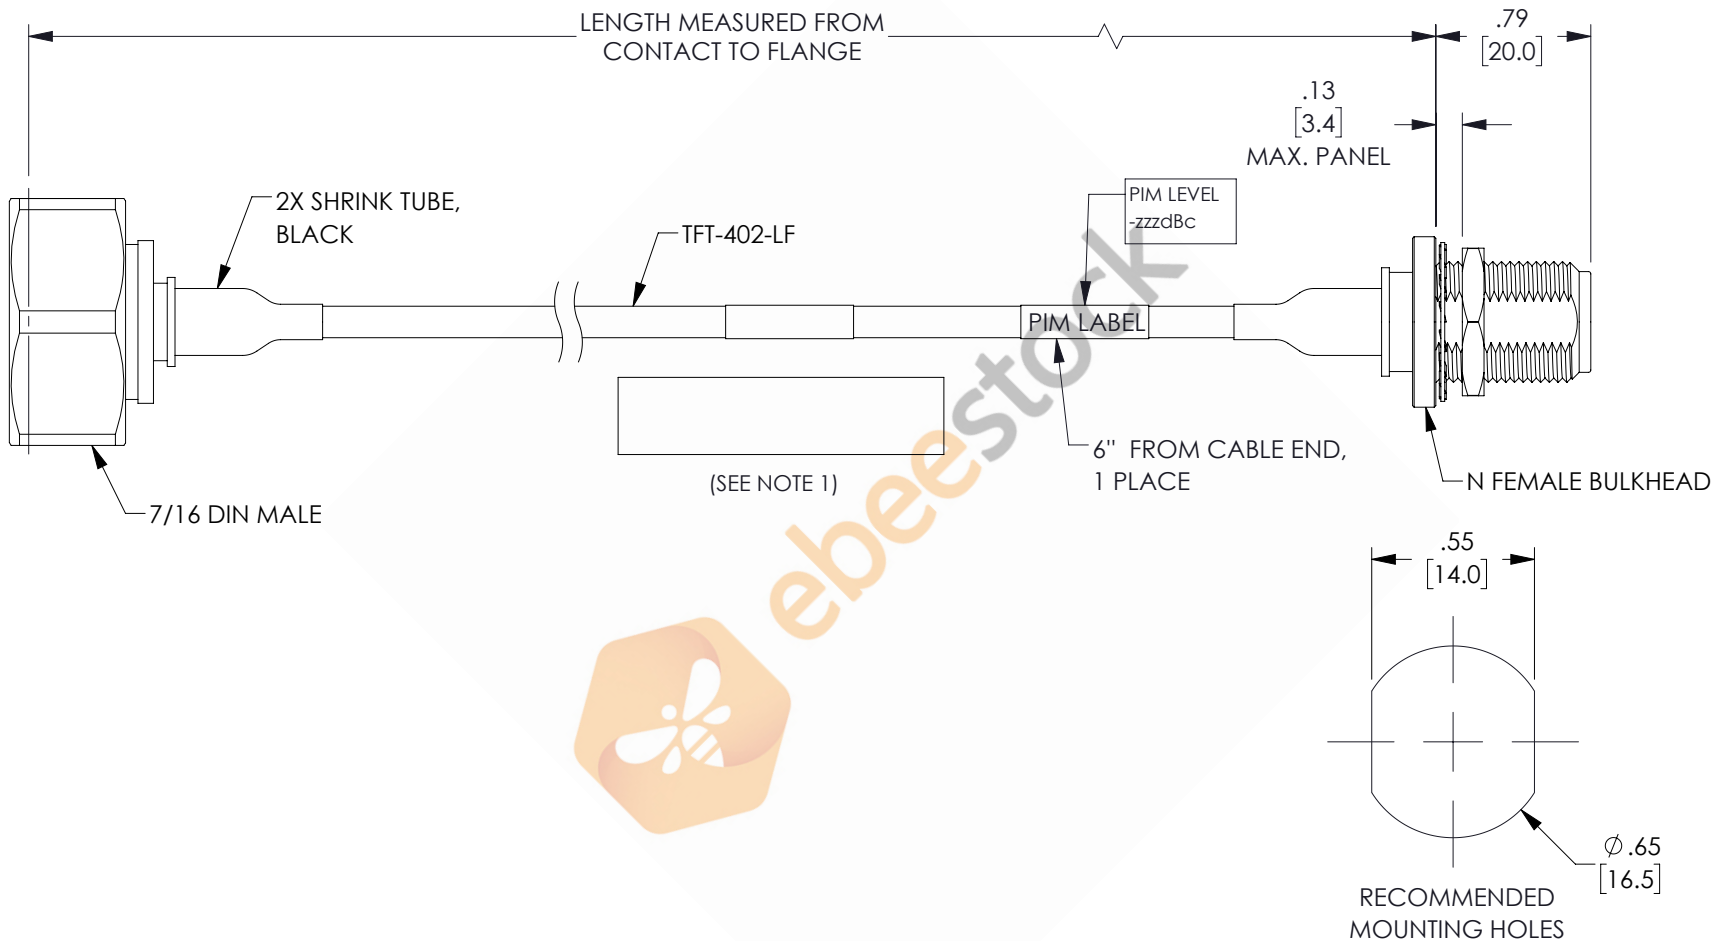

7/16 DIN Male to N Female Bulkhead Low PIM Cable 60 Inch Length Using TFT-402-LF Coax Using Times Microwave Components

| REVISIONS | | | |
|-----------|-----------------|------------|----------|
| REV. | DESCRIPTION | DATE | APPROVED |
| A | INITIAL RELEASE | 06/04/2021 | AGANWANI |

NOTES:

1. CABLES 84" AND UNDER HAVE 1 LABEL CENTERED. CABLES OVER 84" HAVE 2 LABELS, ONE AT EACH END 12.0" FROM THE FRONT OF THE CONNECTOR.

THESE COMMODITIES, TECHNOLOGY OR SOFTWARE WERE EXPORTED FROM THE UNITED STATES IN ACCORDANCE WITH THE EXPORT ADMINISTRATION REGULATIONS. DIVERSION CONTRARY TO U.S. LAW PROHIBITED.

UNLESS OTHERWISE SPECIFIED LEADING DIMENSIONS ARE INCHES DIMENSIONS IN [] ARE MILLIMETERS

TOLERANCES:

| | FRACTIONS |
|--------------------|-------------|
| .X = ±.2 [5.08] | ± 1/32 |
| .XX = ±.02 [.51] | ± 1/32 |
| .XXX = ±.005 [.13] | ANGLES ± 1° |

THIRD-ANGLE PROJECTION

THE INFORMATION AND DESIGN IN THIS DOCUMENT IS THE PROPERTY OF EBEESTOCK CORPORATION ALL RIGHTS RESERVED.

SHEET 1 OF 1

SCALE N/A

| SIZE | CAGE CODE | DRAWN BY | ITEM NO. | REV |
|------|-----------|------------|----------|-----|
| A | 53919 | MVEERAPPAN | ET16800 | A |