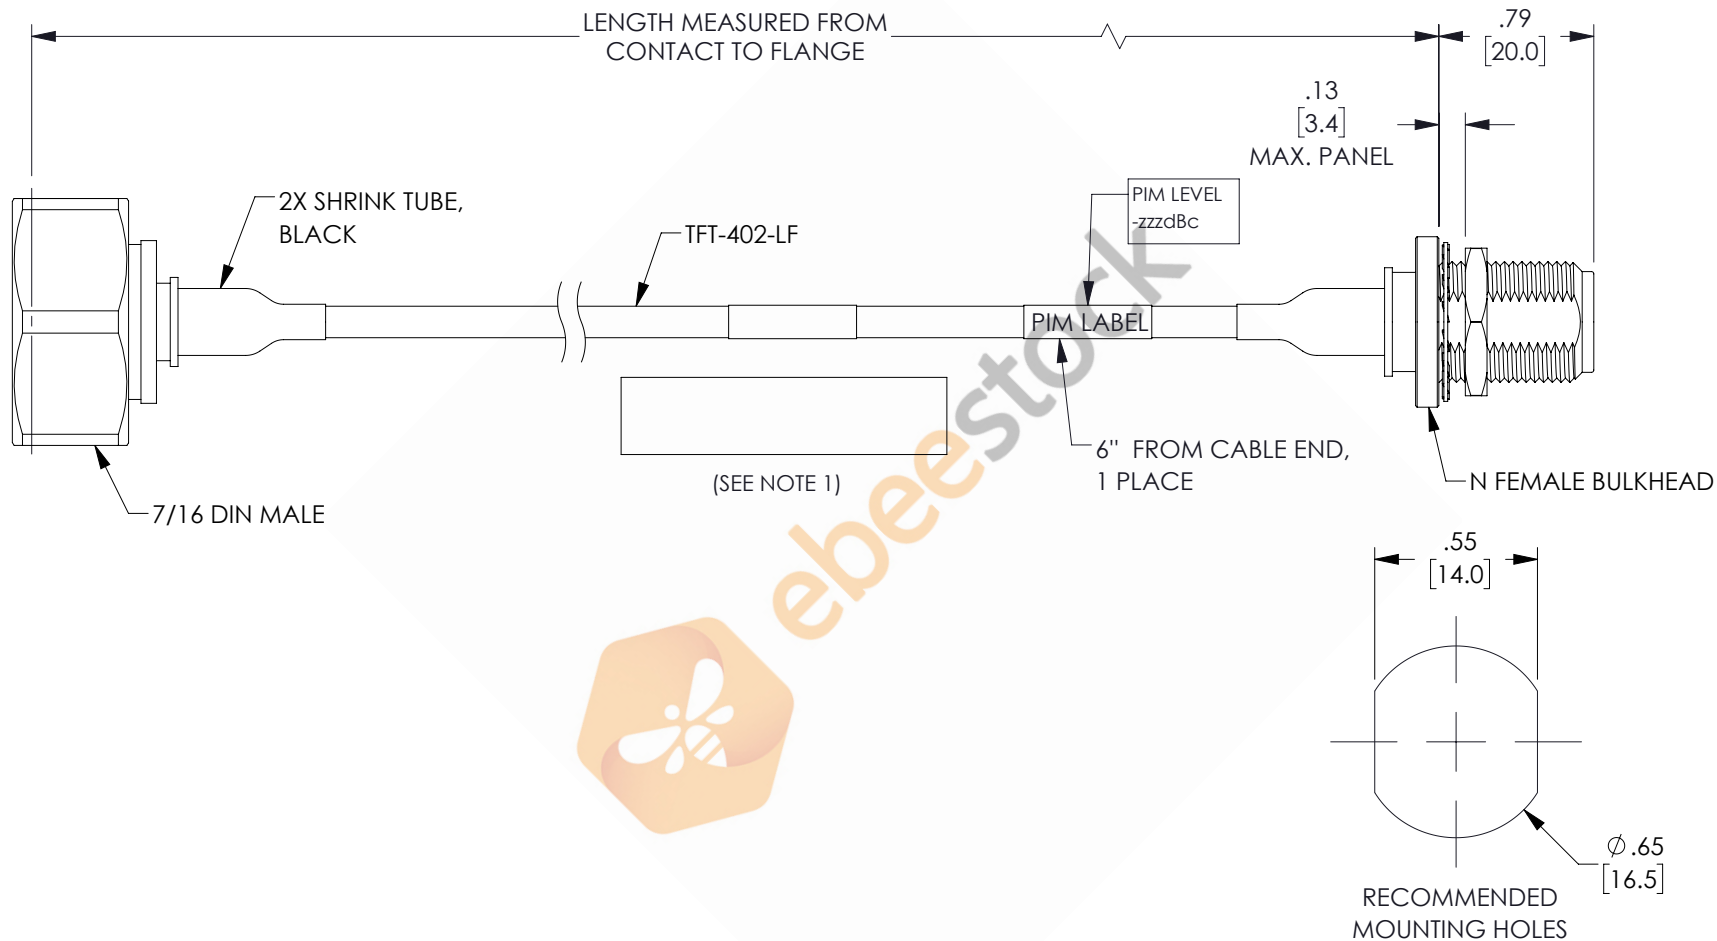

7/16 DIN Male to N Female Bulkhead Low PIM Cable 50 CM Length Using TFT-402-LF Coax Using Times Microwave Components

REVISIONS			
REV.	DESCRIPTION	DATE	APPROVED
A	INITIAL RELEASE	06/04/2021	AGANWANI

NOTES:

- CABLES 84" AND UNDER HAVE 1 LABEL CENTERED. CABLES OVER 84" HAVE 2 LABELS, ONE AT EACH END 12.0" FROM THE FRONT OF THE CONNECTOR.

THESE COMMODITIES, TECHNOLOGY OR SOFTWARE WERE EXPORTED FROM THE UNITED STATES IN ACCORDANCE WITH THE EXPORT ADMINISTRATION REGULATIONS. DIVERSION CONTRARY TO U.S. LAW PROHIBITED.

UNLESS OTHERWISE SPECIFIED LEADING DIMENSIONS ARE INCHES DIMENSIONS IN [] ARE MILLIMETERS

TOLERANCES:

.X = ±.2	[5.08]	FRACTIONS
.XX = ±.02	[.51]	± 1/32
.XXX = ±.005	[.13]	ANGLES ± 1°

CABLE LENGTH (L) TOLERANCES:

THE INFORMATION AND DESIGN IN THIS DOCUMENT IS THE PROPERTY OF EBEESTOCK CORPORATION. ALL RIGHTS RESERVED.

SHEET 1 OF 1

SCALE N/A

SIZE	CAGE CODE	DRAWN BY	ITEM NO.	REV
A	53919	MVEERAPPAN	ET16801	A