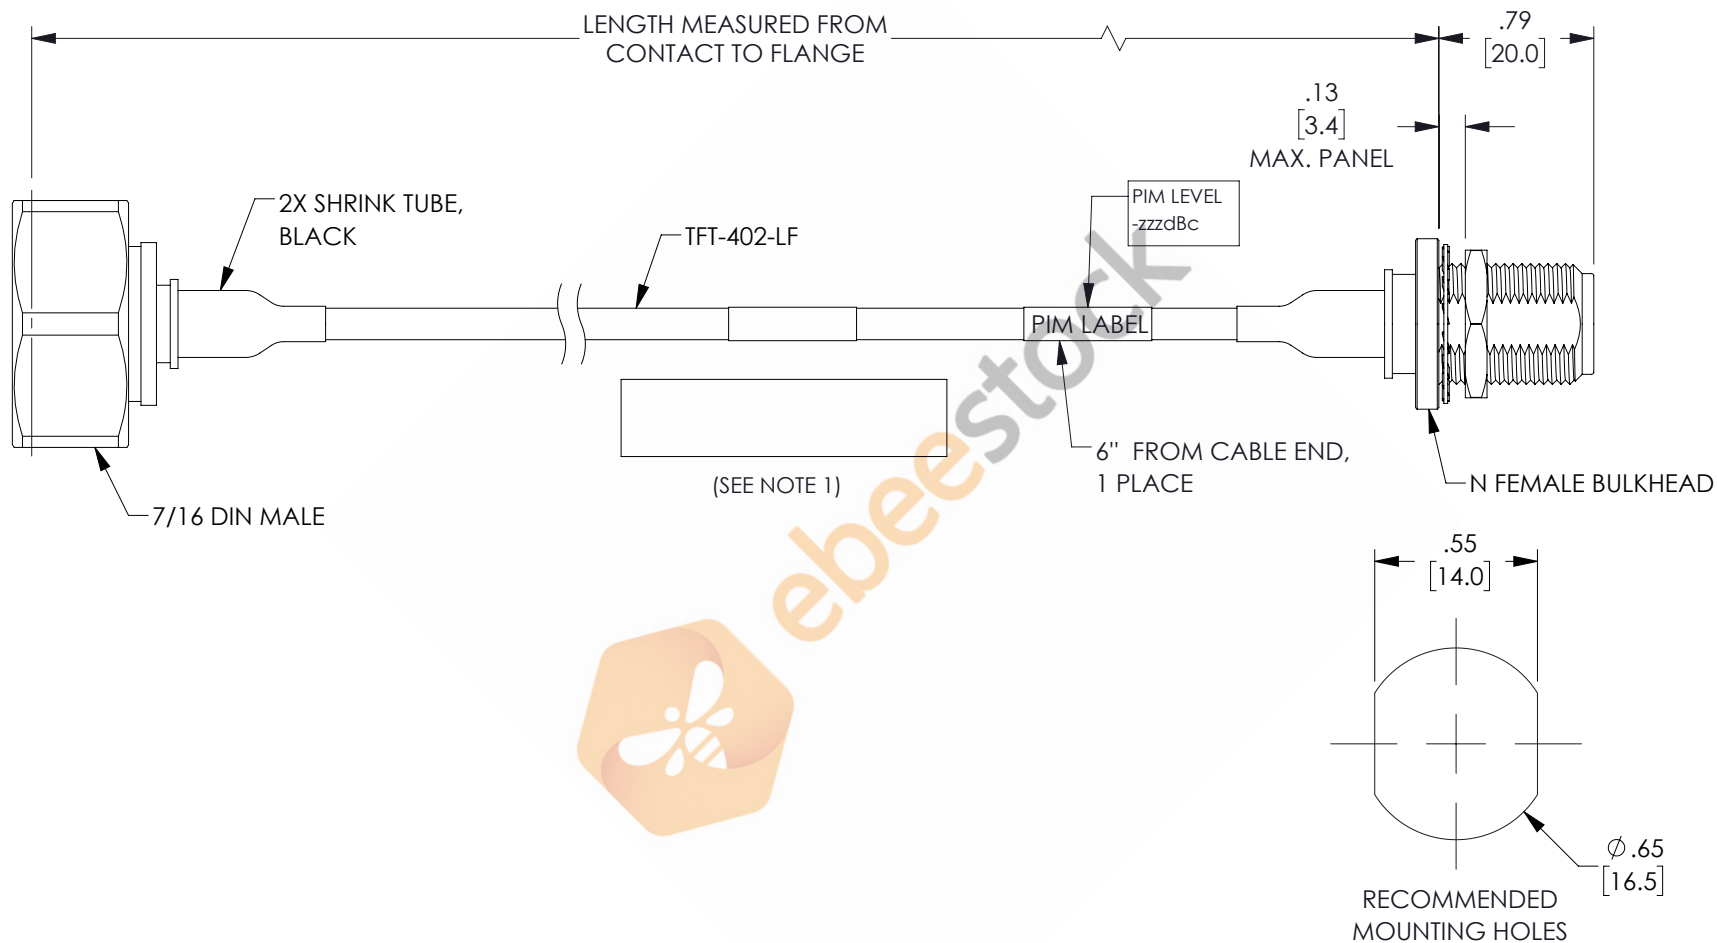

7/16 DIN Male to N Female Bulkhead Low PIM Cable 150 CM Length Using TFT-402-LF Coax Using Times Microwave Components

REVISIONS			
REV.	DESCRIPTION	DATE	APPROVED
A	INITIAL RELEASE	06/04/2021	AGANWANI

NOTES:

- CABLES 84" AND UNDER HAVE 1 LABEL CENTERED. CABLES OVER 84" HAVE 2 LABELS, ONE AT EACH END 12.0" FROM THE FRONT OF THE CONNECTOR.

THESE COMMODITIES, TECHNOLOGY OR SOFTWARE WERE EXPORTED FROM THE UNITED STATES IN ACCORDANCE WITH THE EXPORT ADMINISTRATION REGULATIONS. DIVERSION CONTRARY TO U.S. LAW PROHIBITED.

UNLESS OTHERWISE SPECIFIED
LEADING DIMENSIONS ARE INCHES
DIMENSIONS IN [] ARE MILLIMETERS

TOLERANCES:

.X = ±.2	[5.08]	FRACTIONS
.XX = ±.02	[.51]	± 1/32
.XXX = ±.005	[.13]	ANGLES ± 1°

CABLE LENGTH (L) TOLERANCES:

THE INFORMATION AND
DESIGN IN THIS DOCUMENT
IS THE PROPERTY OF
EBEESTOCK CORPORATION
ALL RIGHTS RESERVED.

SHEET 1 OF 1

SCALE N/A

SIZE	CAGE CODE	DRAWN BY	ITEM NO.	REV
A	53919	MVEERAPPAN	ET16803	A