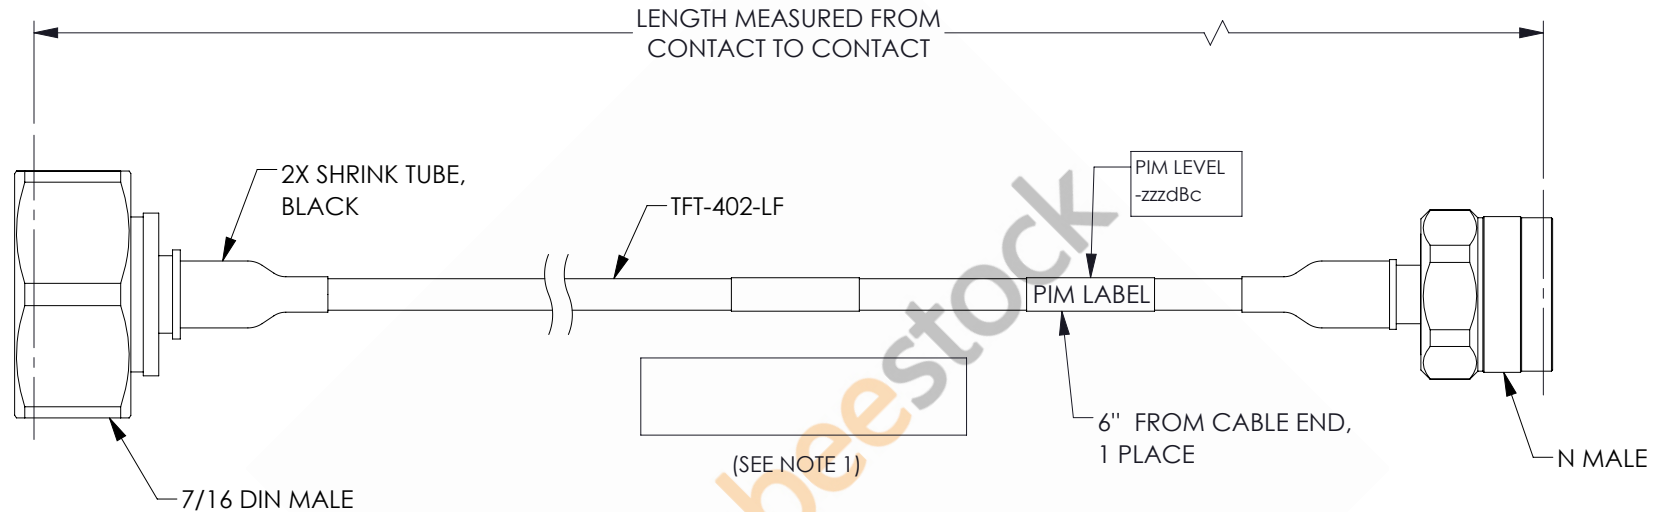

7/16 DIN Male to N Male Low PIM Cable 24 Inch Length Using TFT-402-LF Coax Using Times Microwave Components

REVISIONS			
REV.	DESCRIPTION	DATE	APPROVED
A	INITIAL RELEASE	06/04/2021	AGANWANI

NOTES:

- CABLES 84" AND UNDER HAVE 1 LABEL CENTERED.
CABLES OVER 84" HAVE 2 LABELS, ONE AT EACH END 12.0" FROM THE FRONT OF THE CONNECTOR.

THESE COMMODITIES, TECHNOLOGY OR SOFTWARE WERE EXPORTED FROM THE UNITED STATES IN ACCORDANCE WITH THE EXPORT ADMINISTRATION REGULATIONS. DIVERSION CONTRARY TO U.S. LAW PROHIBITED.

UNLESS OTHERWISE SPECIFIED LEADING DIMENSIONS ARE INCHES DIMENSIONS IN [] ARE MILLIMETERS