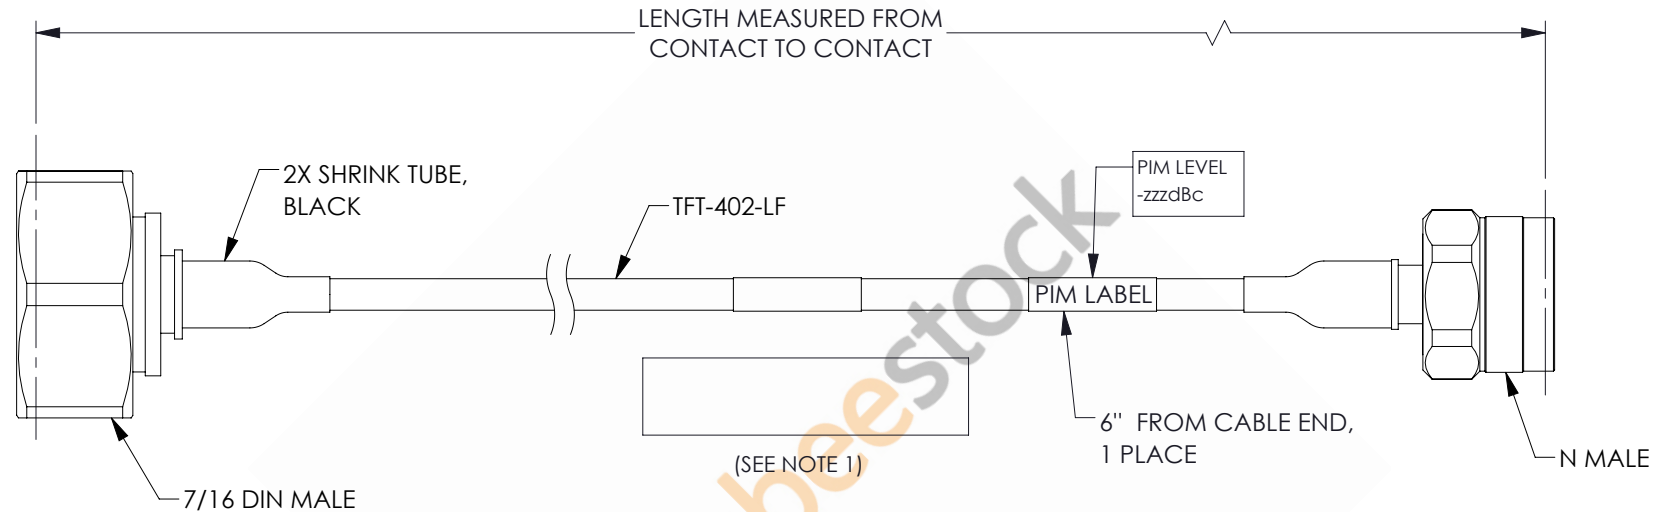

7/16 DIN Male to N Male Low PIM Cable 48 Inch Length Using TFT-402-LF Coax Using Times Microwave Components

REVISIONS			
REV.	DESCRIPTION	DATE	APPROVED
A	INITIAL RELEASE	06/04/2021	AGANWANI

NOTES:

- CABLES 84" AND UNDER HAVE 1 LABEL CENTERED.
CABLES OVER 84" HAVE 2 LABELS, ONE AT EACH END
12.0" FROM THE FRONT OF THE CONNECTOR.

THESE COMMODITIES, TECHNOLOGY OR SOFTWARE WERE EXPORTED FROM THE UNITED STATES IN ACCORDANCE WITH THE EXPORT ADMINISTRATION REGULATIONS. DIVERSION CONTRARY TO U.S. LAW PROHIBITED.

UNLESS OTHERWISE SPECIFIED
LEADING DIMENSIONS ARE INCHES
DIMENSIONS IN [] ARE MILLIMETERS