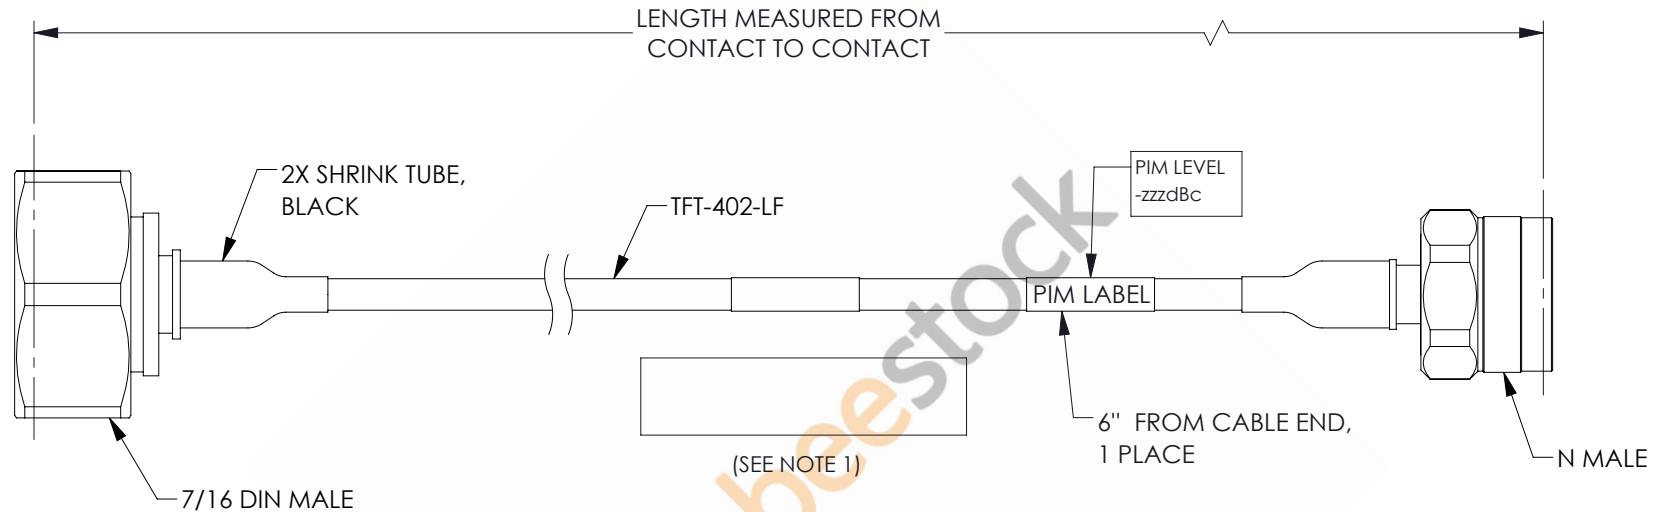

7/16 DIN Male to N Male Low PIM Cable 60 Inch Length Using TFT-402-LF Coax Using Times Microwave Components

REVISIONS			
REV.	DESCRIPTION	DATE	APPROVED
A	INITIAL RELEASE	06/04/2021	AGANWANI

NOTES:

- CABLES 84" AND UNDER HAVE 1 LABEL CENTERED.
CABLES OVER 84" HAVE 2 LABELS, ONE AT EACH END
12.0" FROM THE FRONT OF THE CONNECTOR.

THESE COMMODITIES, TECHNOLOGY OR SOFTWARE WERE EXPORTED FROM THE UNITED STATES IN ACCORDANCE WITH THE EXPORT ADMINISTRATION REGULATIONS. DIVERSION CONTRARY TO U.S. LAW PROHIBITED.

UNLESS OTHERWISE SPECIFIED
LEADING DIMENSIONS ARE INCHES
DIMENSIONS IN [] ARE MILLIMETERS