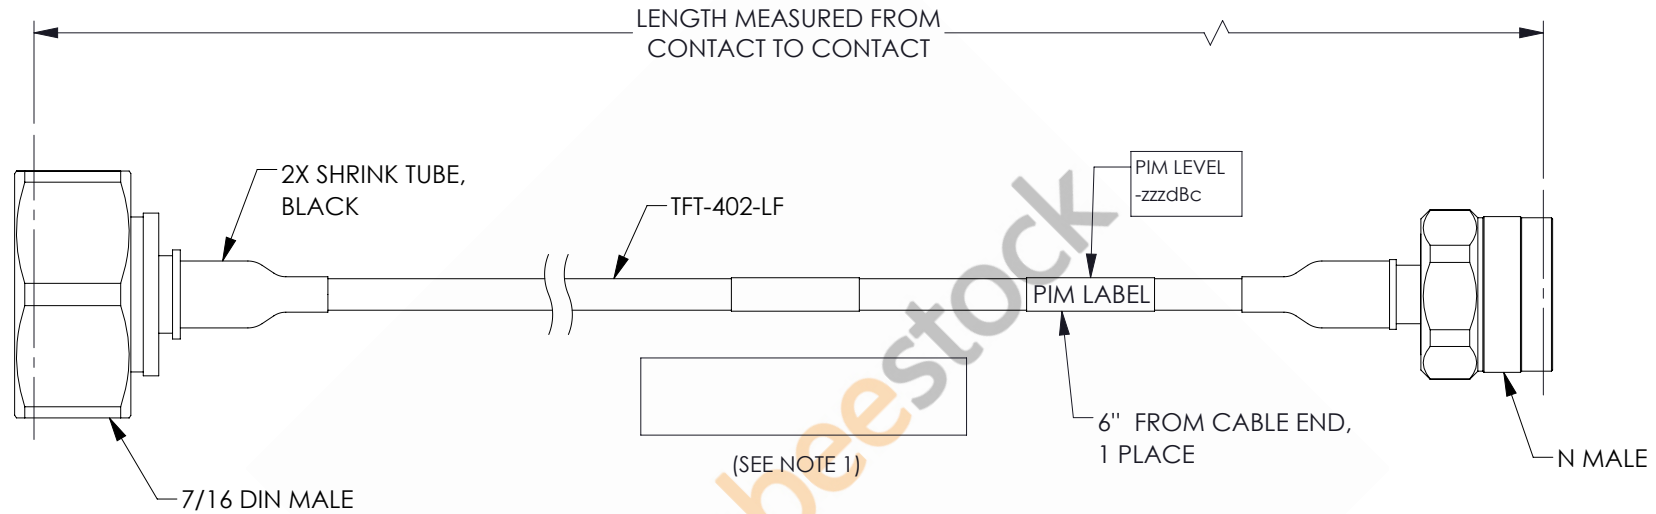

7/16 DIN Male to N Male Low PIM Cable 50 CM Length Using TFT-402-LF Coax Using Times Microwave Components

REVISIONS			
REV.	DESCRIPTION	DATE	APPROVED
A	INITIAL RELEASE	06/04/2021	AGANWANI

NOTES:

1. CABLES 84" AND UNDER HAVE 1 LABEL CENTERED.
CABLES OVER 84" HAVE 2 LABELS, ONE AT EACH END
12.0" FROM THE FRONT OF THE CONNECTOR.

THESE COMMODITIES, TECHNOLOGY OR SOFTWARE WERE EXPORTED FROM THE UNITED STATES IN ACCORDANCE WITH THE EXPORT ADMINISTRATION REGULATIONS. DIVERSION CONTRARY TO U.S. LAW PROHIBITED.

UNLESS OTHERWISE SPECIFIED
LEADING DIMENSIONS ARE INCHES
DIMENSIONS IN [] ARE MILLIMETERS

THIRD-ANGLE PROJECTION

THE INFORMATION AND
DESIGN IN THIS DOCUMENT
IS THE PROPERTY OF
EBEESTOCK CORPORATION
ALL RIGHTS RESERVED.

SHEET 1 OF 1

SCALE N/A

SIZE	CAGE CODE	DRAWN BY	ITEM NO.	REV
A	53919	MVEERAPPAN	ET16810	A