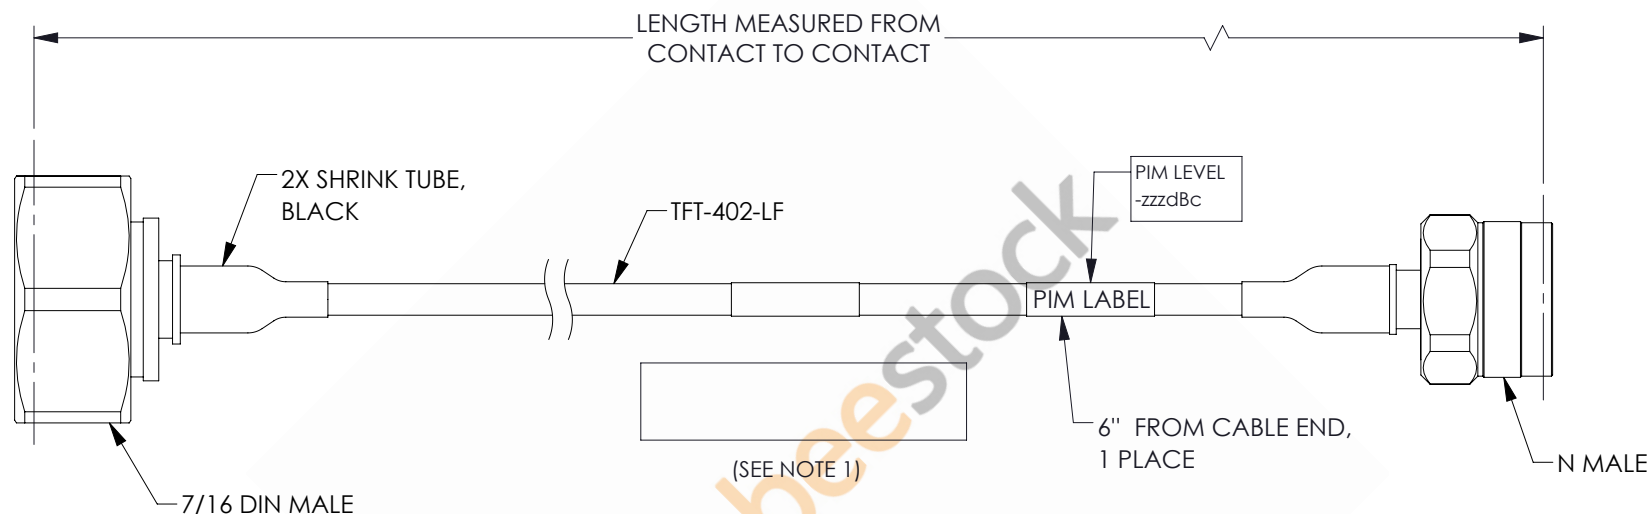

7/16 DIN Male to N Male Low PIM Cable 100 CM Length Using TFT-402-LF Coax Using Times Microwave Components

REVISIONS			
REV.	DESCRIPTION	DATE	APPROVED
A	INITIAL RELEASE	06/04/2021	AGANWANI

NOTES:

1. CABLES 84" AND UNDER HAVE 1 LABEL CENTERED.
CABLES OVER 84" HAVE 2 LABELS, ONE AT EACH END
12.0" FROM THE FRONT OF THE CONNECTOR.

THESE COMMODITIES, TECHNOLOGY OR SOFTWARE WERE EXPORTED FROM THE UNITED STATES IN ACCORDANCE WITH THE EXPORT ADMINISTRATION REGULATIONS. DIVERSION CONTRARY TO U.S. LAW PROHIBITED.

UNLESS OTHERWISE SPECIFIED
LEADING DIMENSIONS ARE INCHES
DIMENSIONS IN [] ARE MILLIMETERS