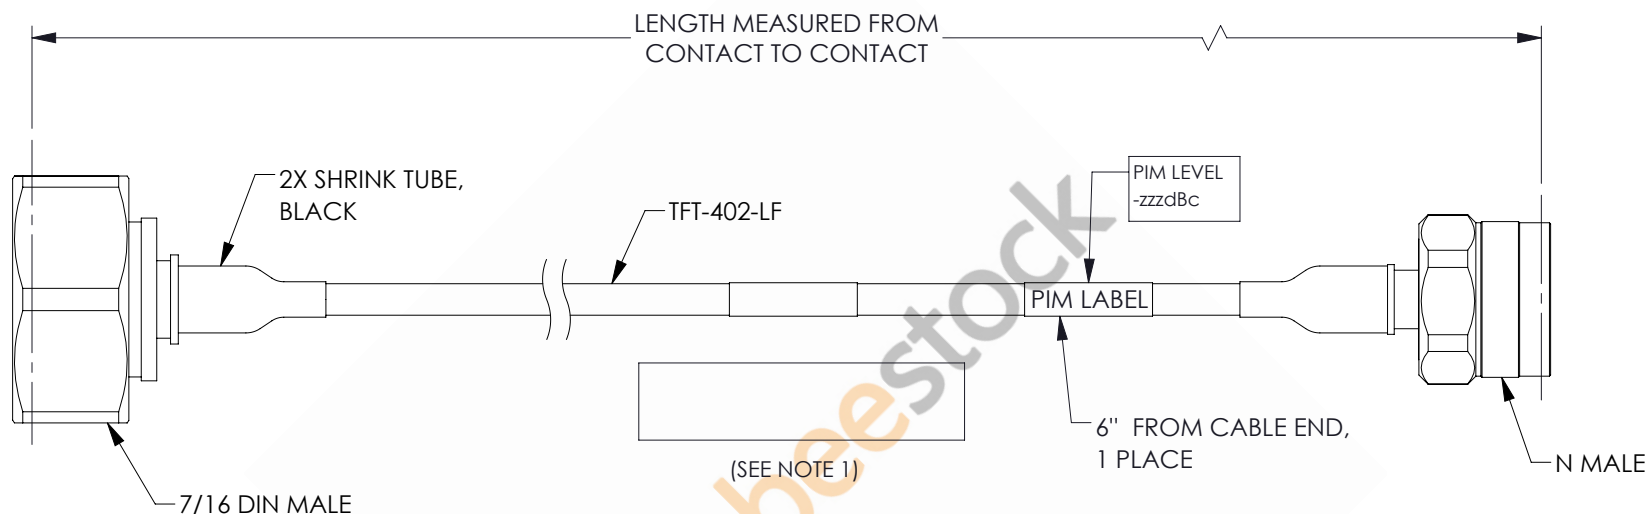

7/16 DIN Male to N Male Low PIM Cable 150 CM Length Using TFT-402-LF Coax Using Times Microwave Components

REVISIONS			
REV.	DESCRIPTION	DATE	APPROVED
A	INITIAL RELEASE	06/04/2021	AGANWANI

NOTES:

1. CABLES 84" AND UNDER HAVE 1 LABEL CENTERED.
CABLES OVER 84" HAVE 2 LABELS, ONE AT EACH END
12.0" FROM THE FRONT OF THE CONNECTOR.